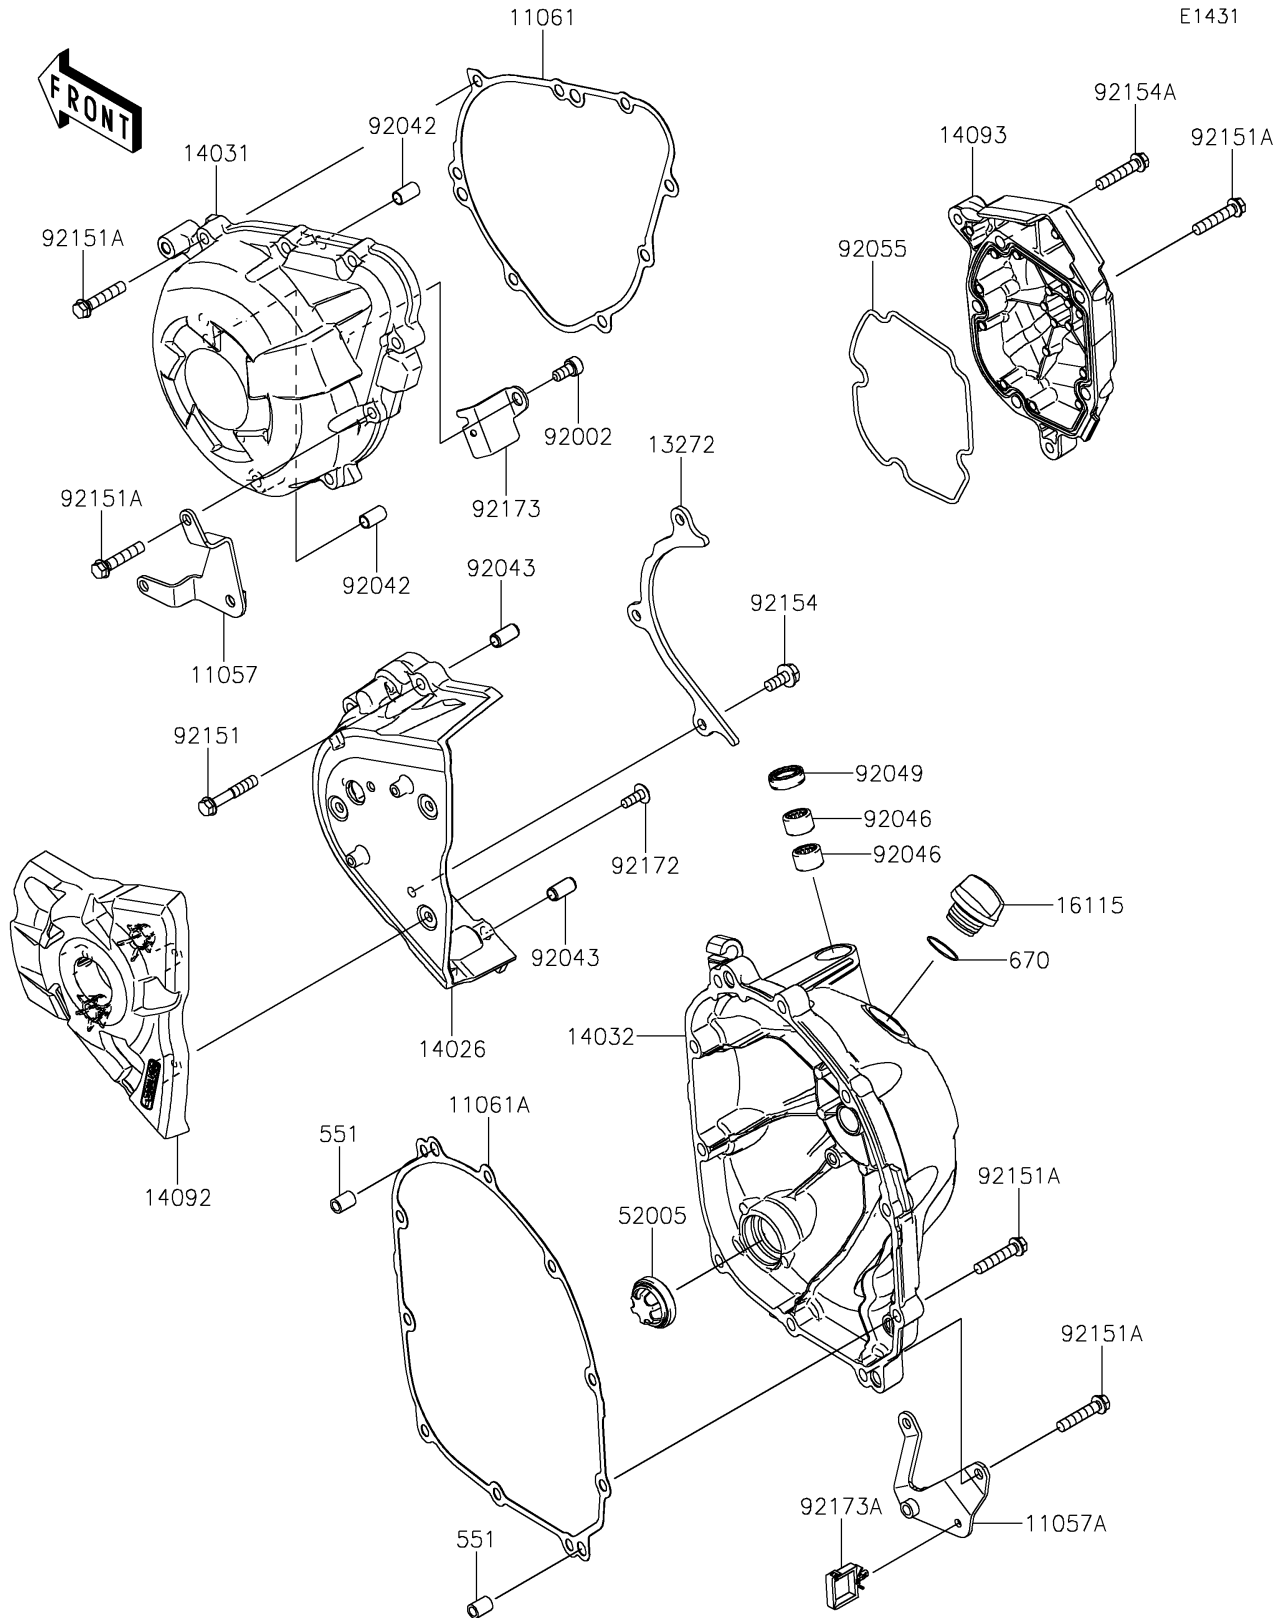

2022 NINJA[®] 1000SX PARTS DIAGRAM

Engine Cover(s)

2022 NINJA® 1000SX PARTS LIST

Engine Cover(s)

ITEM NAME	PART NUMBER	QUANTITY
BRACKET (Ref # 11057)	11057-2957	1
BRACKET (Ref # 11057A)	11057-2958	1
GASKET,GENERATOR COVER (Ref # 11061)	11061-0403	1
GASKET,CLUTCH COVER (Ref # 11061A)	11061-0404	1
PLATE (Ref # 13272)	13272-0859	1
COVER-CHAIN (Ref # 14026)	14026-0093	1
COVER-GENERATOR (Ref # 14031)	14031-0610	1
COVER-CLUTCH (Ref # 14032)	14032-0631	1
COVER,OUTER (Ref # 14092)	14092-0032	1
COVER,PULSER (Ref # 14093)	14093-0543	1
CAP-OIL FILLER (Ref # 16115)	16115-1053	1
GAUGE (Ref # 52005)	52005-1120	1
BOLT,SOCKET,6X12 (Ref # 92002)	92002-1796	1
PIN,DOWEL,6.3X8X14 (Ref # 92042)	92042-007	2
PIN,6.2X8X14 (Ref # 92043)	92043-1263	2
BEARING-NEEDLE,HK1210FM (Ref # 92046)	92046-0034	2
SEAL-OIL,CLUTCH RELEASE (Ref # 92049)	92049-1475	1
RING-O,PULSER COVER (Ref # 92055)	92055-0199	1
BOLT,6X35 (Ref # 92151)	92151-1135	4
BOLT,6X30 (Ref # 92151A)	92151-1873	22
BOLT,FLANGED,6X14 (Ref # 92154)	92154-0482	3
BOLT,6X30 (Ref # 92154A)	92154-2652	1
SCREW,TAPPING,5X14 (Ref # 92172)	92172-0265	3
CLAMP (Ref # 92173)	92173-1321	1
CLAMP (Ref # 92173A)	92173-1513	1
PIN-DOWEL,8X14 (Ref # 551)	551A0814	2
O RING,20MM (Ref # 670)	670B2020	1