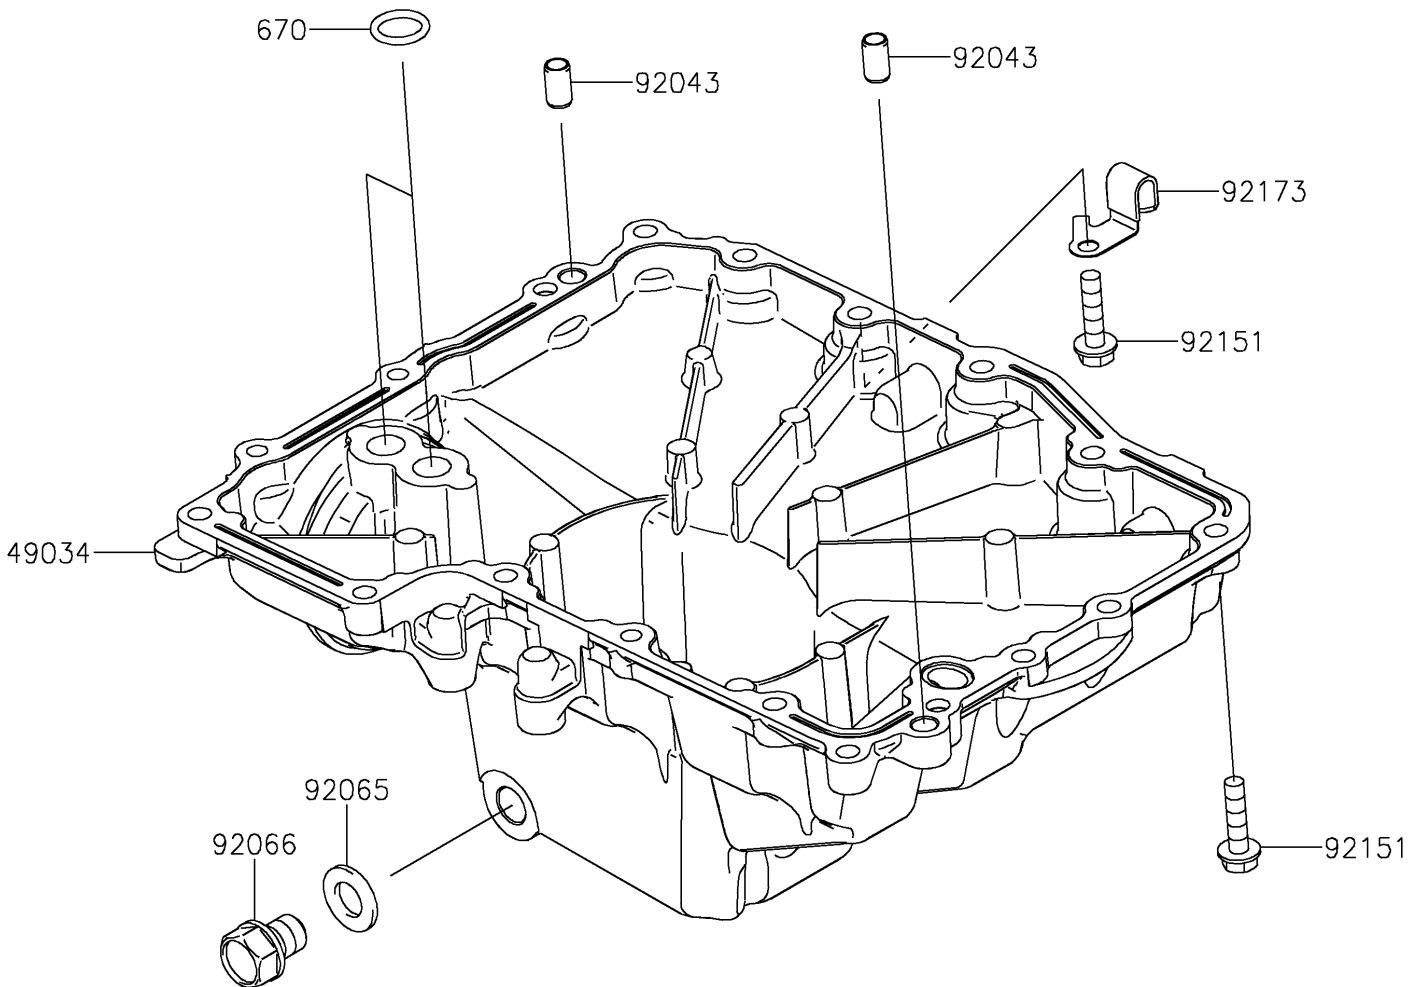

2022 NINJA® 1000SX PARTS DIAGRAM

Oil Pan

E1434

2022 NINJA® 1000SX PARTS LIST

Oil Pan

ITEM NAME	PART NUMBER	QUANTITY
PAN-OIL (Ref # 49034)	49034-0577	1
PIN,6.2X8X14 (Ref # 92043)	92043-1263	2
GASKET,12X22X2 (Ref # 92065)	92065-097	1
PLUG,12X15 (Ref # 92066)	92066-0079	1
BOLT,FLANGED,6X25 (Ref # 92151)	92151-1225	18
CLAMP,OIL PAN (Ref # 92173)	92173-1917	1
O RING,14MM (Ref # 670)	670D2014	2