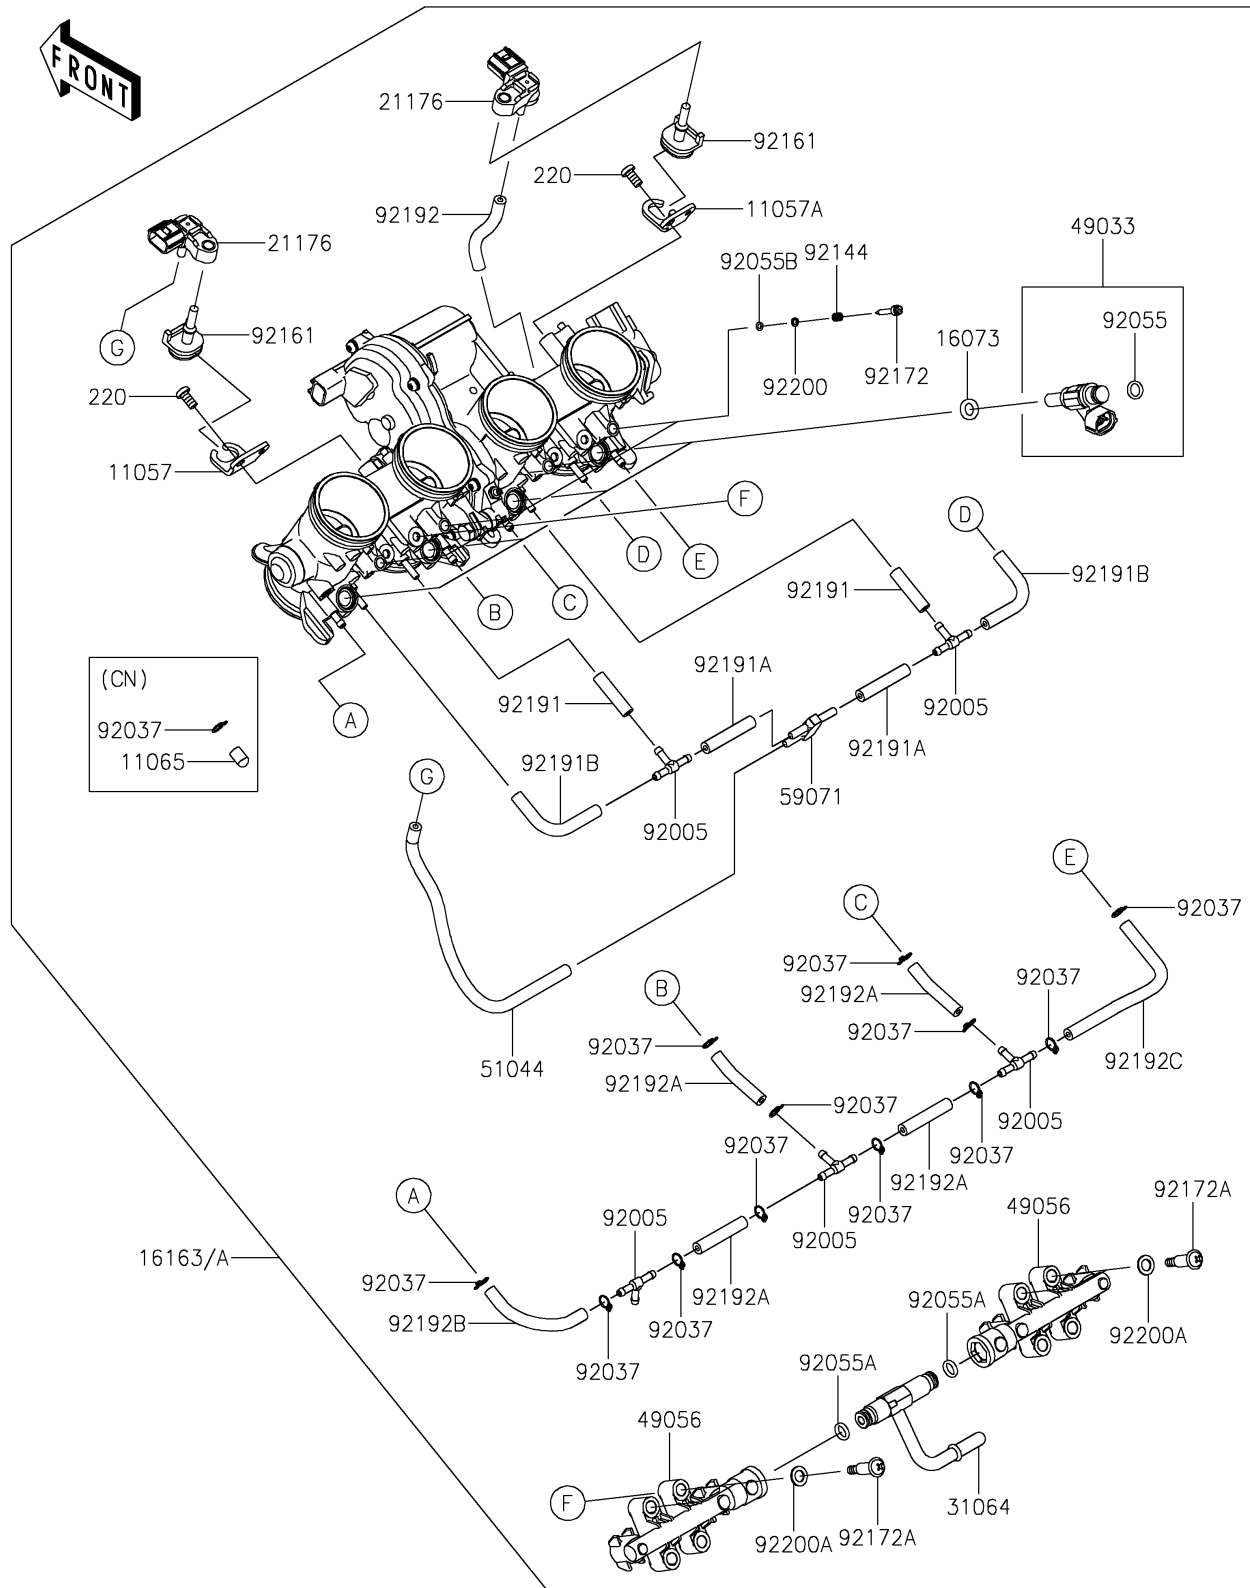

2022 NINJA® 1000SX PARTS DIAGRAM

Throttle

E1510

2022 NINJA® 1000SX PARTS LIST

Throttle

ITEM NAME	PART NUMBER	QUANTITY
BRACKET (Ref # 11057)	11057-2646	1
BRACKET (Ref # 11057A)	11057-2647	1
CAP (Ref # 11065)	11065-0072	4
INSULATOR (Ref # 16073)	16073-0848	4
THROTTLE-ASSY (Ref # 16163A)	16163-1202	1
SENSOR,PRESSURE (Ref # 21176)	21176-0906	2
PIPE-COMP (Ref # 31064)	31064-0714	1
NOZZLE-INJECTION (Ref # 49033)	49033-0563	4
PIPE-INJECTION (Ref # 49056)	49056-0561	2
TUBE-ASSY (Ref # 51044)	51044-0915	1
JOINT (Ref # 59071)	59071-0022	1
FITTING (Ref # 92005)	92005-1380	2
CLAMP,TUBE (Ref # 92037)	92037-1124	4
RING-O,INJECTION NOZZLE (Ref # 92055)	92055-0124	4
RING-O (Ref # 92055A)	92055-0761	2
RING-O (Ref # 92055B)	92055-0840	4
SPRING,THROTTLE STOP SCREW (Ref # 92144)	92144-1674	4
DAMPER (Ref # 92161)	92161-0673	2
SCREW (Ref # 92172)	92172-0156	4
SCREW,PIPE INJECTION (Ref # 92172A)	92172-0828	4
TUBE,3.2X7.4X30 (Ref # 92191)	92191-1550	2
TUBE,3.2X7.4X40 (Ref # 92191A)	92191-1551	2
TUBE,3.2X7.4X70 (Ref # 92191B)	92191-1552	2
TUBE (Ref # 92192)	92192-1493	1
WASHER,PILOT AIR SCREW (Ref # 92200)	92200-1564	4
WASHER (Ref # 92200A)	92200-3807	4
SCREW-PAN-CROS,5X10 (Ref # 220)	220AA0510	2