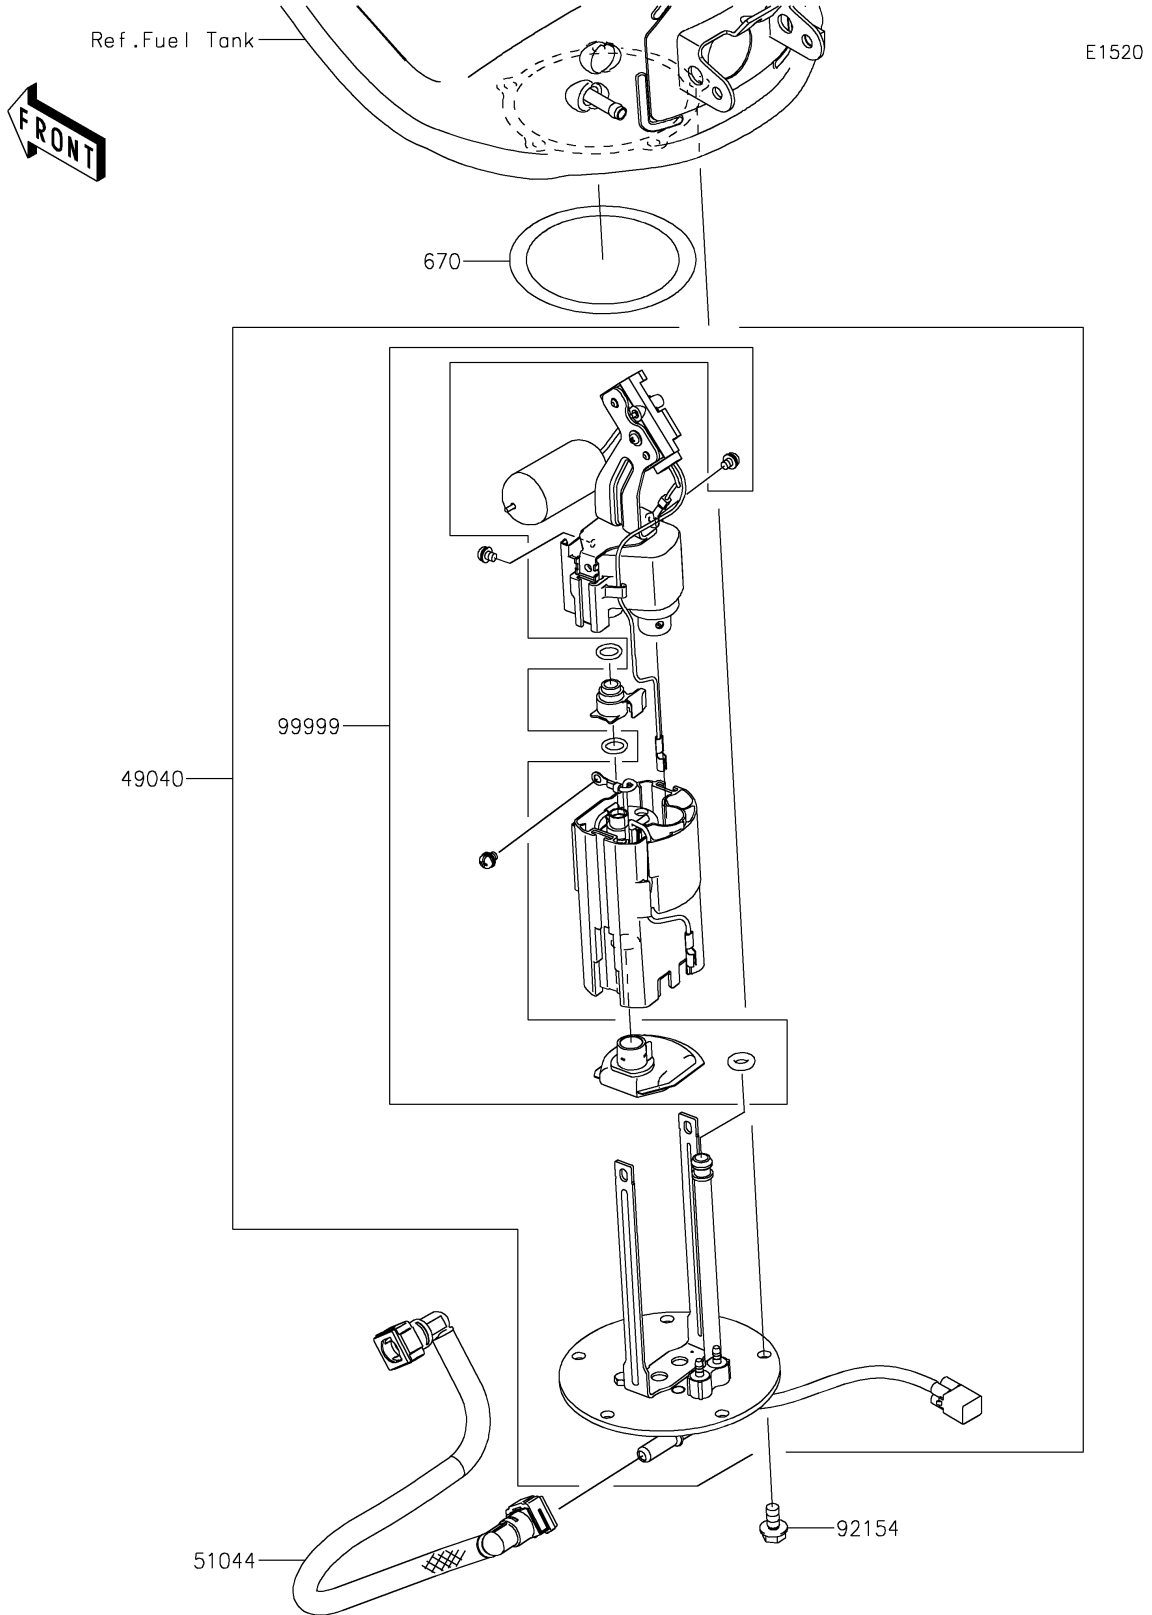

2022 NINJA® 1000SX PARTS DIAGRAM

Fuel Pump

2022 NINJA® 1000SX PARTS LIST

Fuel Pump

ITEM NAME	PART NUMBER	QUANTITY
PUMP-FUEL (Ref # 49040)	49040-0727	1
TUBE-ASSY,FUEL (Ref # 51044)	51044-0899	1
BOLT,FLANGED,6X12 (Ref # 92154)	92154-1848	5
KIT,FUEL FILTER (Ref # 99999)	99999-0522	1
O RING (Ref # 670)	670E5075	1