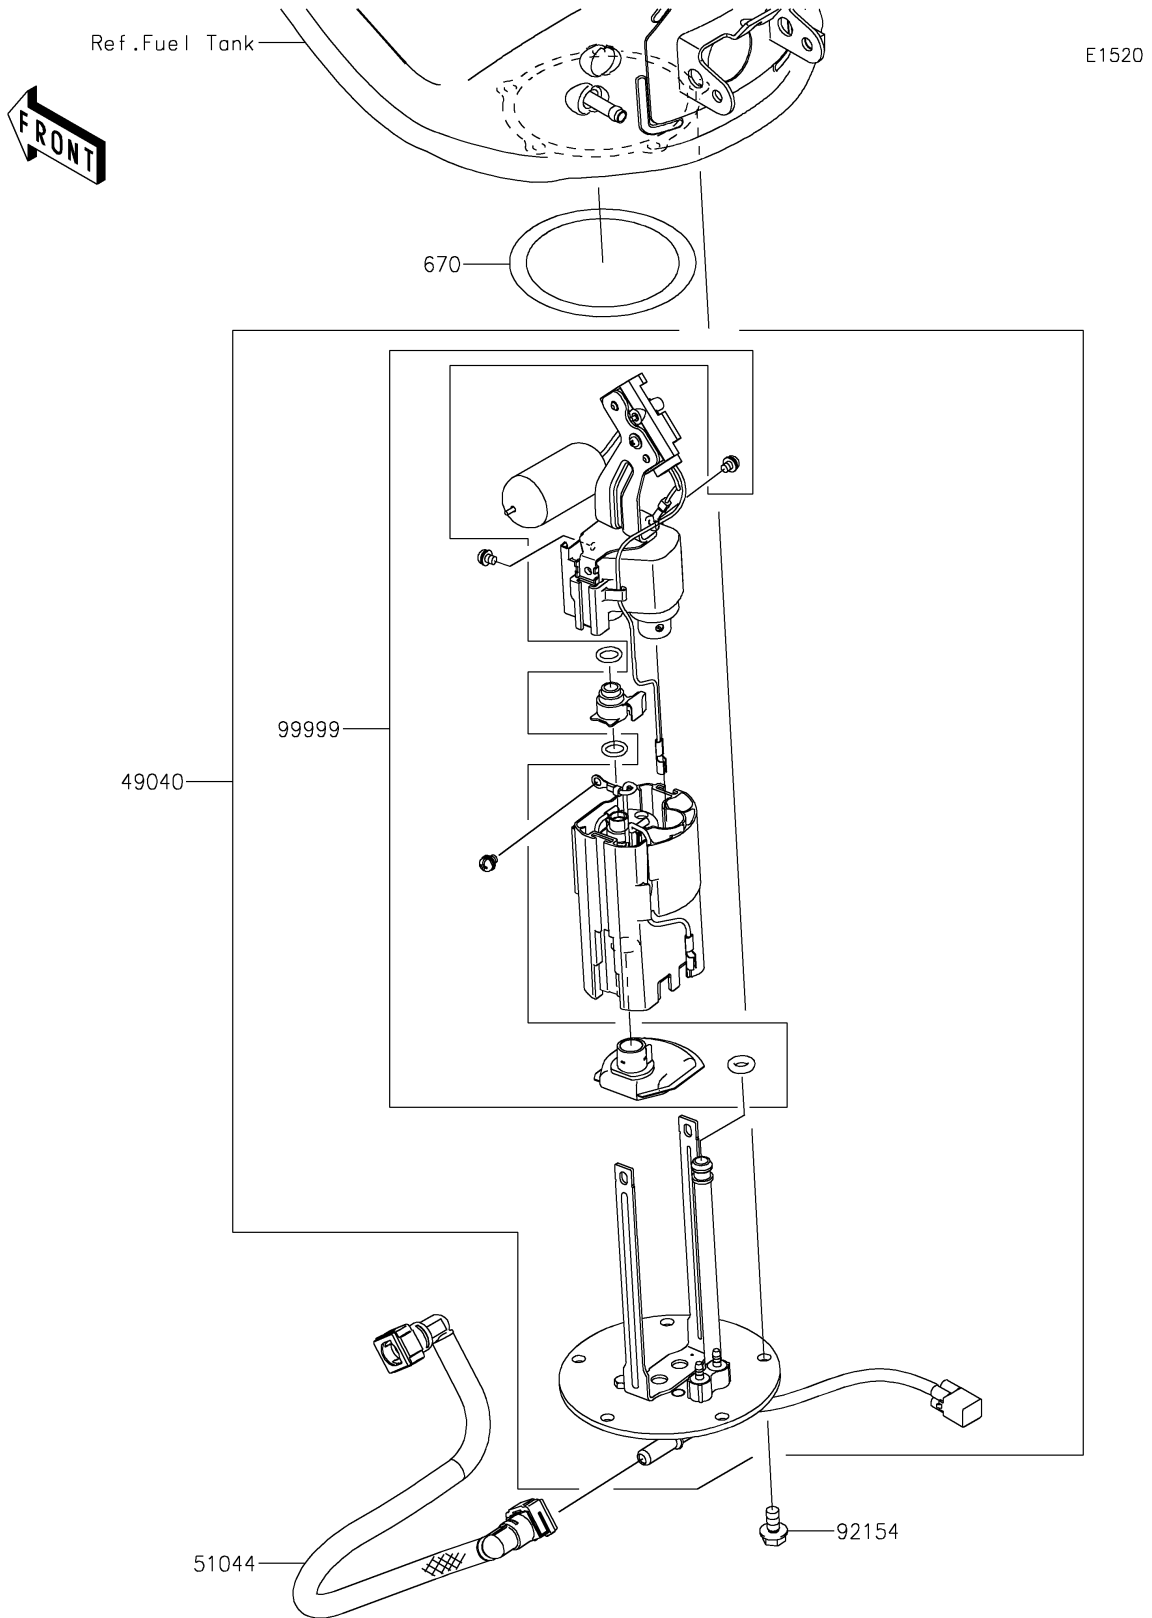

2023 Ninja® 1000SX PARTS DIAGRAM

Fuel Pump

2023 Ninja® 1000SX PARTS LIST

Fuel Pump

ITEM NAME	PART NUMBER	QUANTITY
PUMP-FUEL (Ref # 49040)	49040-0727	1
TUBE-ASSY,FUEL (Ref # 51044)	51044-0899	1
BOLT,FLANGED,6X12 (Ref # 92154)	92154-1848	5
KIT,FUEL FILTER (Ref # 99999)	99999-0522	1
O RING (Ref # 670)	670E5075	1