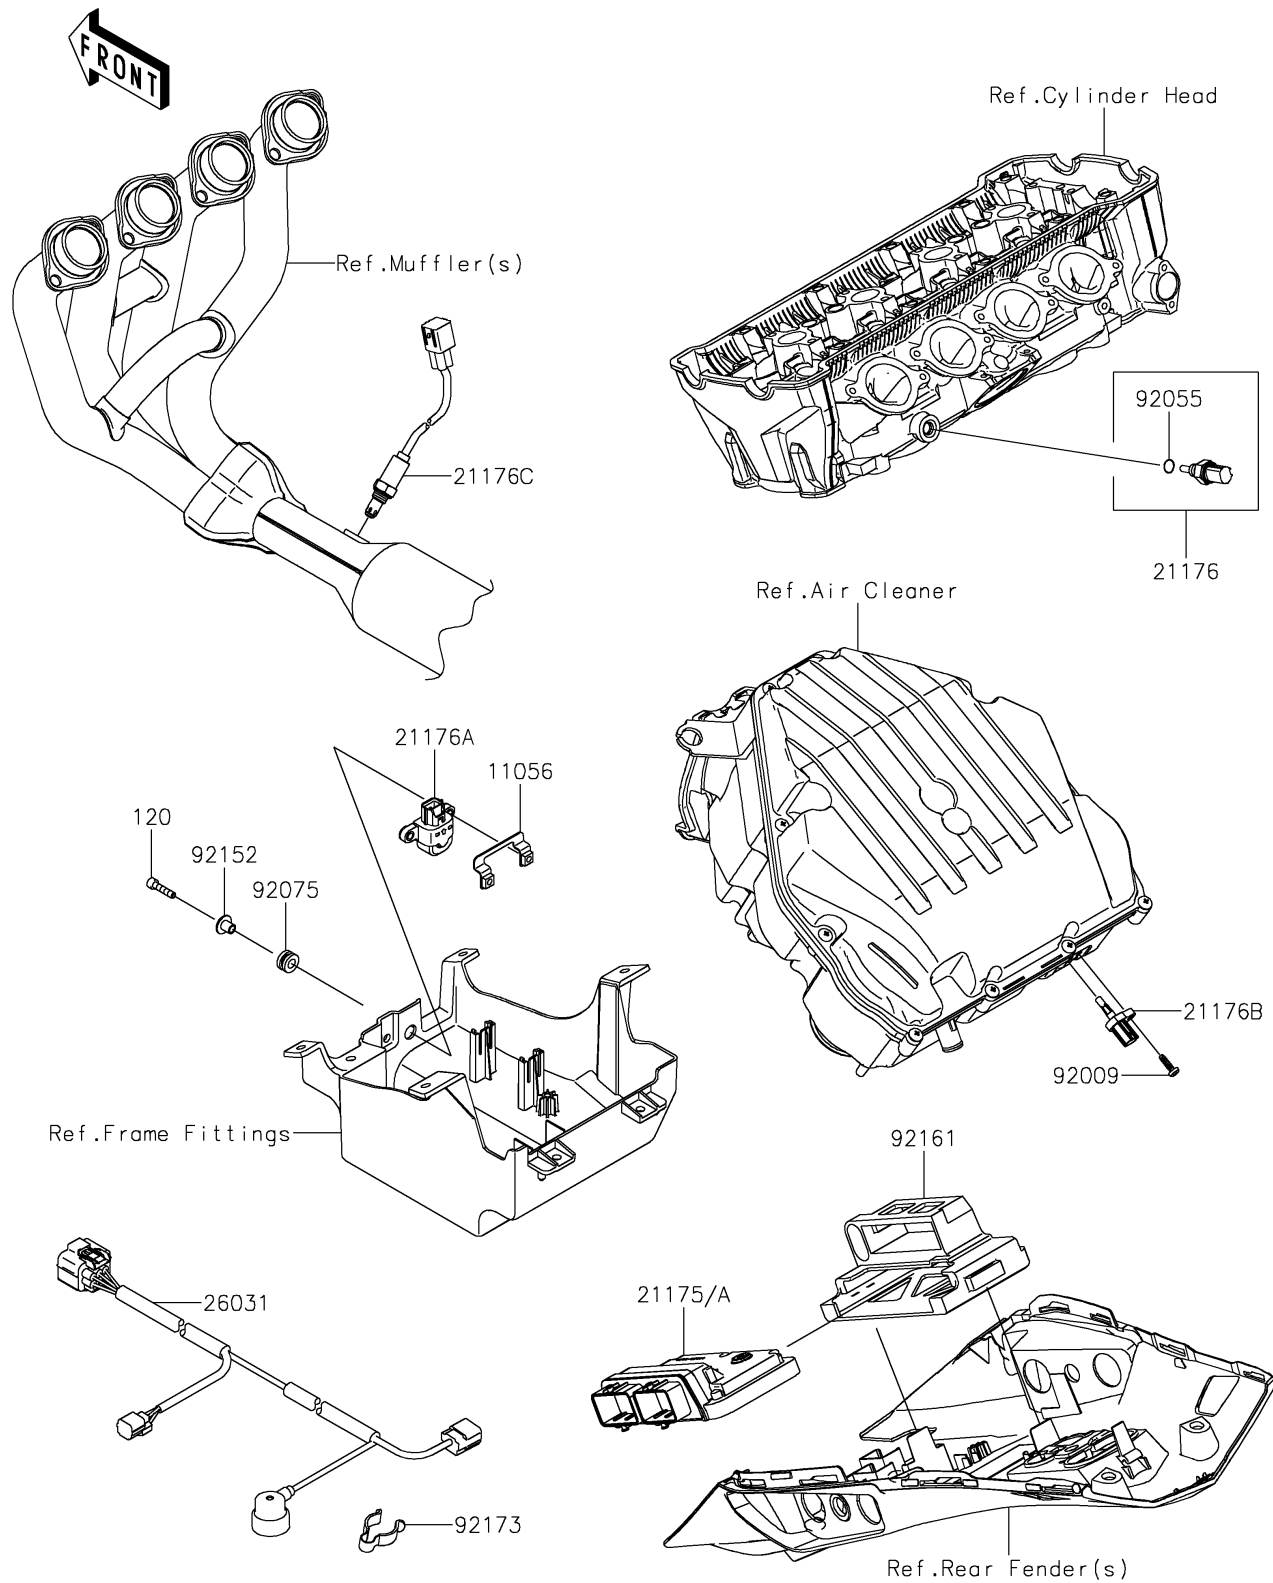

# 2023 NINJA® 1000SX PARTS DIAGRAM

## Fuel Injection

E1530

## 2023 NINJA® 1000SX PARTS LIST

### Fuel Injection

ITEM NAME	PART NUMBER	QUANTITY
BRACKET (Ref # 11056)	11056-0124	1
CONTROL UNIT-ELECTRONIC (Ref # 21175)	21175-1566	1
SENSOR,WATER TEMP (Ref # 21176)	21176-0009	1
SENSOR,VEHICLE-DOWN (Ref # 21176A)	21176-0026	1
SENSOR,AIR TEMPERATURE (Ref # 21176B)	21176-0048	1
SENSOR,OXYGEN (Ref # 21176C)	21176-0932	1
HARNESS,SUB (Ref # 26031)	26031-2721	1
SCREW,TAPPING,5X16 (Ref # 92009)	92009-1984	1
RING-O,9.5X1.9 (Ref # 92055)	92055-0016	1
DAMPER (Ref # 92075)	92075-1912	2
COLLAR (Ref # 92152)	92152-0134	2
DAMPER,ECU (Ref # 92161)	92161-2261	1
CLAMP (Ref # 92173)	92173-2419	1
BOLT-SOCKET,5X25 (Ref # 120)	120CA0525	2