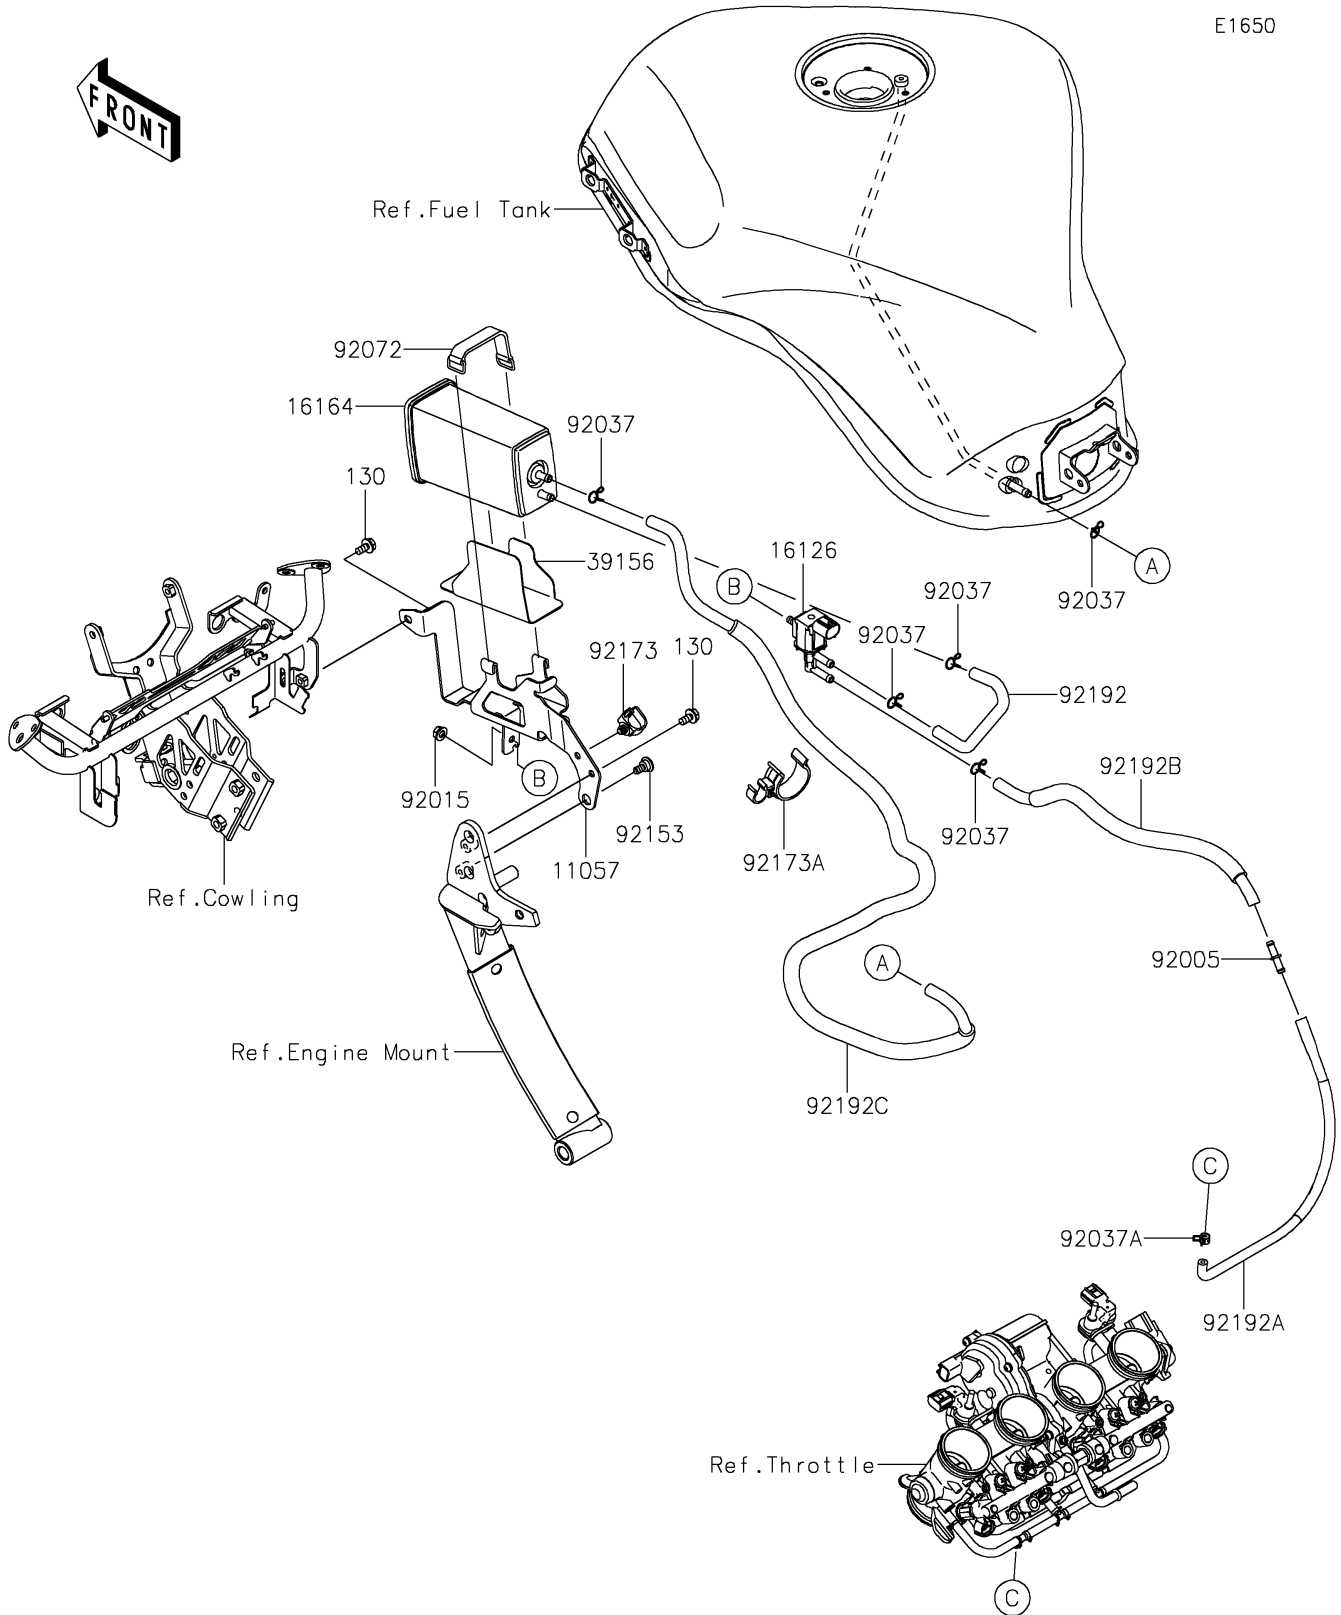

# 2023 NINJA® 1000SX PARTS DIAGRAM

## 2023 NINJA® 1000SX PARTS LIST

### Fuel Evaporative System(CA)

ITEM NAME	PART NUMBER	QUANTITY
BRACKET,CANISTER (Ref # 11057)	11057-3981	1
VALVE,SOLENOID (Ref # 16126)	16126-0705	1
CANISTER (Ref # 16164)	16164-0012	1
PAD (Ref # 39156)	39156-2141	1
FITTING (Ref # 92005)	92005-0721	1
NUT,FLANGED,6MM (Ref # 92015)	92015-1367	1
CLAMP (Ref # 92037)	92037-1712	5
CLAMP,7.8MM (Ref # 92037A)	92037-2116	1
BAND,TOOL,L=82 (Ref # 92072)	92072-1294	1
BOLT,SOCKET,6MM (Ref # 92153)	92153-1956	1
CLAMP,HOLDER CLIP (Ref # 92173)	92173-0868	1
CLAMP (Ref # 92173A)	92173-1273	1
TUBE,CANISTER-VALVE (Ref # 92192)	92192-1715	1
TUBE,THROTTLE-FITTING (Ref # 92192A)	92192-2282	1
TUBE,VALVE-FITTING(THROTTLE) (Ref # 92192B)	92192-2348	1
TUBE,TANK-CANISTER (Ref # 92192C)	92192-2420	1
BOLT-FLANGED,6X12 (Ref # 130)	130BA0612	2