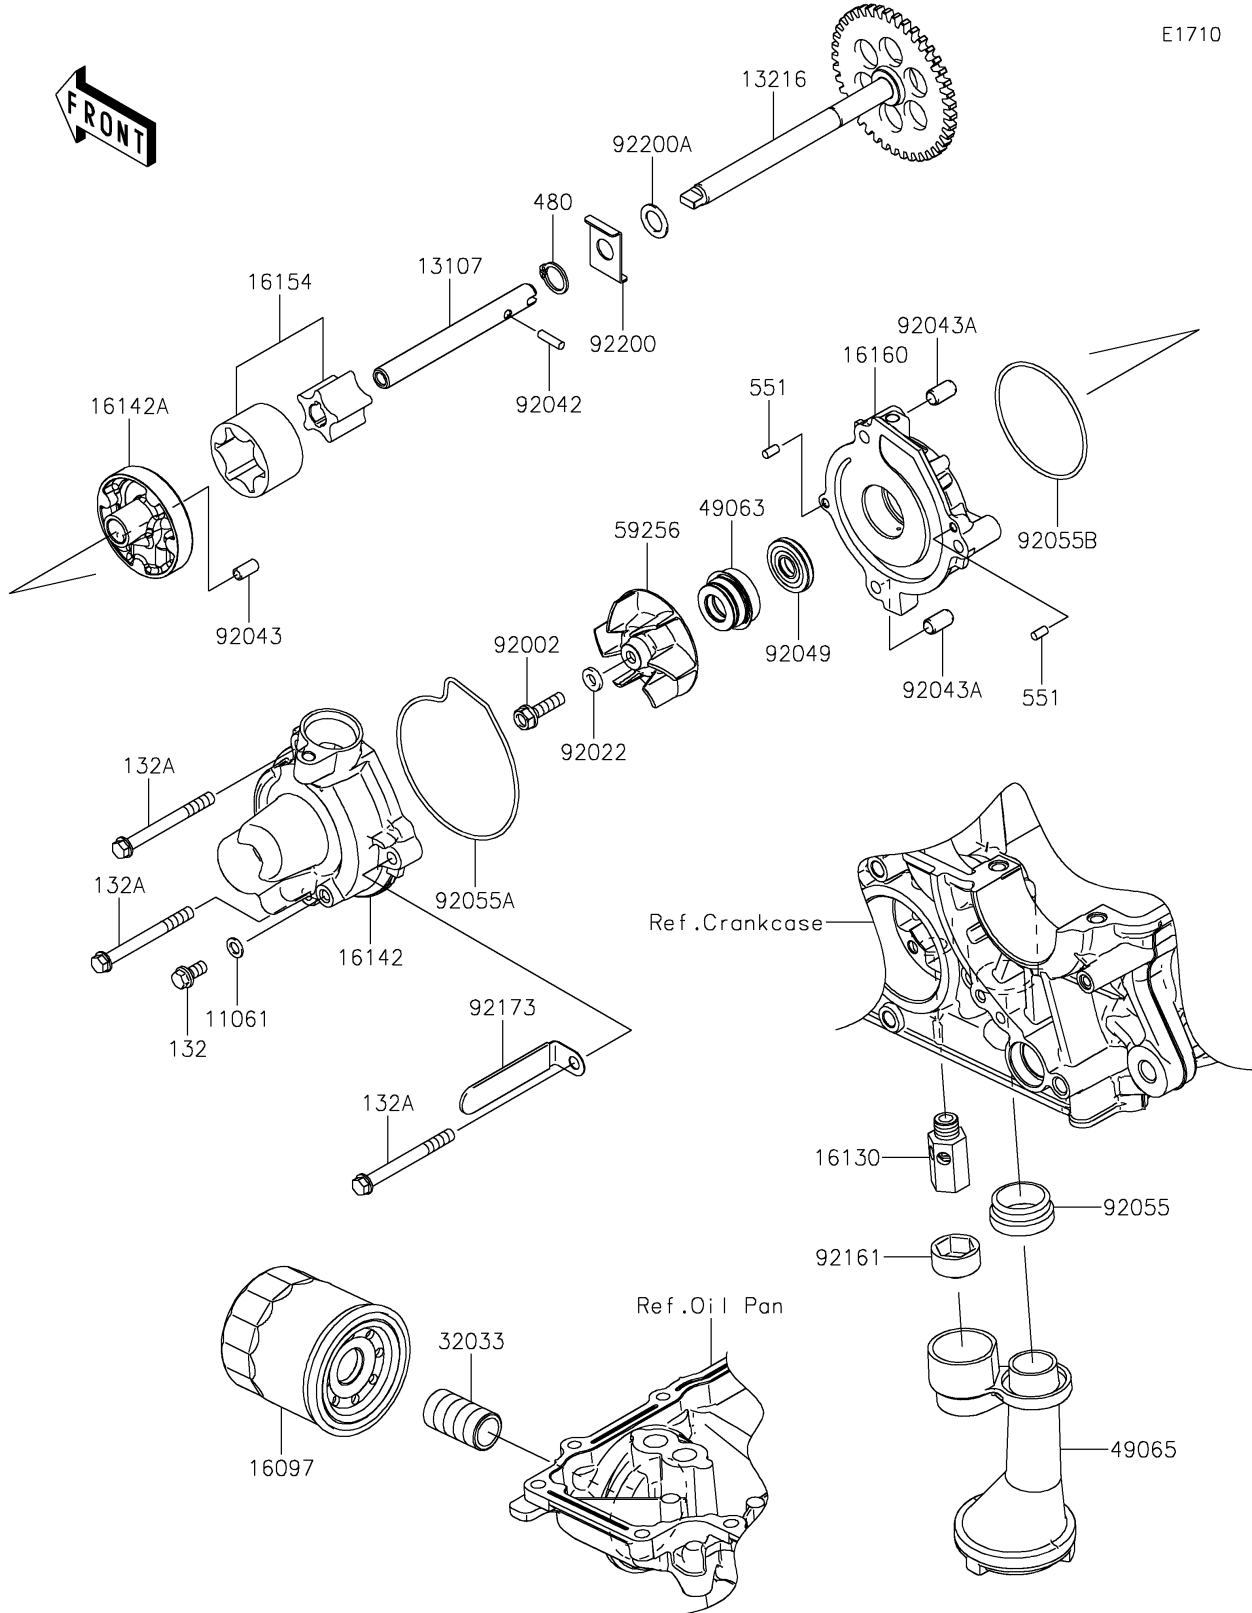

# 2022 NINJA® 1000SX PARTS DIAGRAM

## Oil Pump/Oil Filter

E1710

### Oil Pump/Oil Filter

ITEM NAME	PART NUMBER	QUANTITY
GASKET (Ref # 11061)	11061-0107	1
SHAFT (Ref # 13107)	13107-0214	1
GEAR-COMP,OIL PUMP,41T (Ref # 13216)	13216-0020	1
FILTER-ASSY-OIL (Ref # 16097)	16097-0008	1
VALVE-ASSY-RELIEF (Ref # 16130)	16130-0013	1
COVER-PUMP (Ref # 16142)	16142-0747	1
COVER-PUMP (Ref # 16142A)	16142-0764	1
ROTOR-PUMP (Ref # 16154)	16154-0708	1
BODY (Ref # 16160)	16160-0796	1
PIPE,OIL FILTER (Ref # 32033)	32033-1535	1
SEAL-MECHANICAL (Ref # 49063)	49063-1055	1
FILTER-OIL (Ref # 49065)	49065-0026	1
IMPELLER (Ref # 59256)	59256-0555	1
BOLT,6X22 (Ref # 92002)	92002-1154	1
WASHER,6.1X12X1 (Ref # 92022)	92022-077	1
PIN,DOWEL,4X13.8 (Ref # 92042)	92042-030	1
PIN,4.2X6X12 (Ref # 92043)	92043-1262	1
PIN,6.2X8X14 (Ref # 92043A)	92043-1263	2
SEAL-OIL (Ref # 92049)	92049-0798	1
RING-O,OIL FILTER (Ref # 92055)	92055-1503	1
RING-O,WATER PUMP COVER (Ref # 92055A)	92055-1571	1
RING-O,59.6X2.4 (Ref # 92055B)	92055-3018	1
DAMPER (Ref # 92161)	92161-0070	1
CLAMP (Ref # 92173)	92173-1201	1
WASHER (Ref # 92200)	92200-0410	1
WASHER (Ref # 92200A)	92200-1009	1
BOLT-FLANGED-SMALL,6X12 (Ref # 132)	132BA0612	1
BOLT-FLANGED-SMALL,6X60 (Ref # 132A)	132BC0660	3
CIRCLIP-TYPE-C,11MM (Ref # 480)	480J1100	1

## 2022 NINJA® 1000SX PARTS LIST

Oil Pump/Oil Filter

ITEM NAME	PART NUMBER	QUANTITY
PIN-DOWEL,4X8 (Ref # 551)	551A0408	2