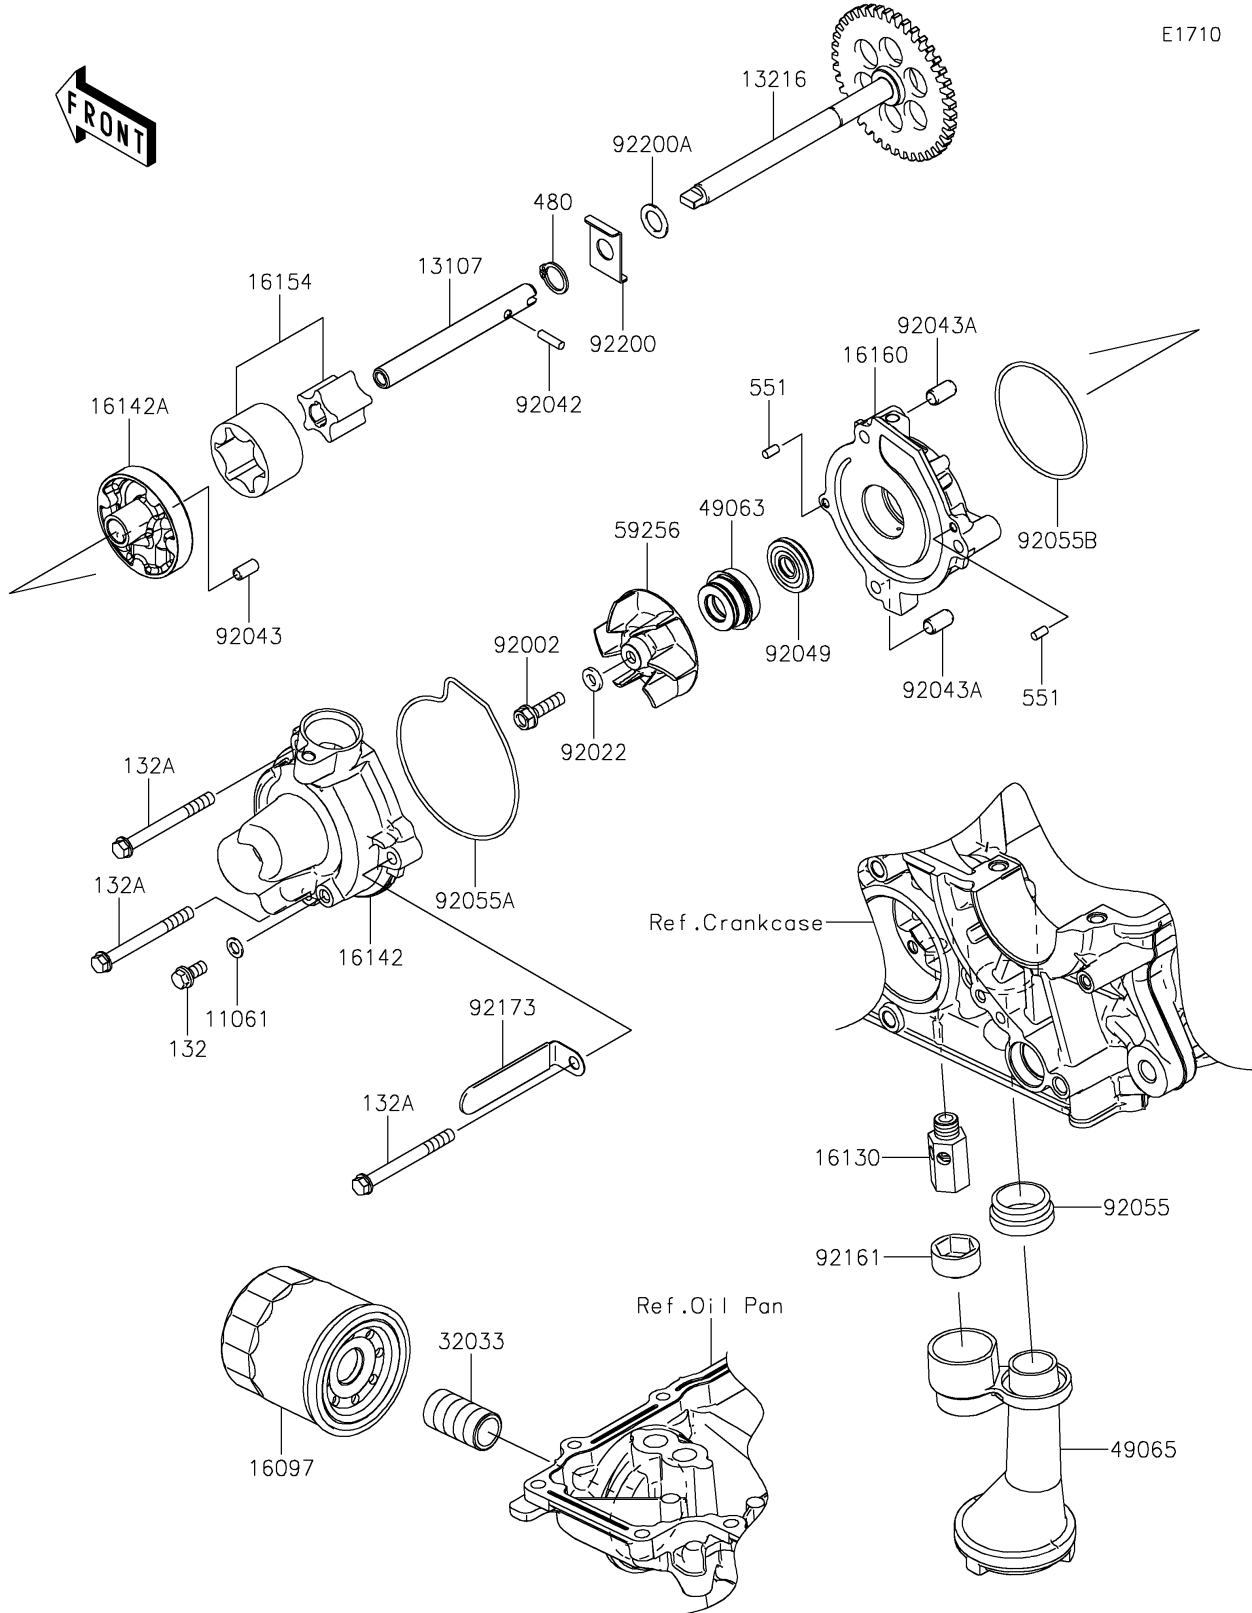

2023 Ninja® 1000SX PARTS DIAGRAM

Oil Pump/Oil Filter

E1710

2023 Ninja® 1000SX PARTS LIST

Oil Pump/Oil Filter

ITEM NAME	PART NUMBER	QUANTITY
GASKET (Ref # 11061)	11061-0107	1
SHAFT (Ref # 13107)	13107-0214	1
GEAR-COMP,OIL PUMP,41T (Ref # 13216)	13216-0020	1
FILTER-ASSY-OIL (Ref # 16097)	16097-0008	1
VALVE-ASSY-RELIEF (Ref # 16130)	16130-0013	1
COVER-PUMP (Ref # 16142)	16142-0747	1
COVER-PUMP (Ref # 16142A)	16142-0764	1
ROTOR-PUMP (Ref # 16154)	16154-0708	1
BODY (Ref # 16160)	16160-0796	1
PIPE,OIL FILTER (Ref # 32033)	32033-1535	1
SEAL-MECHANICAL (Ref # 49063)	49063-1055	1
FILTER-OIL (Ref # 49065)	49065-0026	1
IMPELLER (Ref # 59256)	59256-0555	1
BOLT,6X22 (Ref # 92002)	92002-1154	1
WASHER,6.1X12X1 (Ref # 92022)	92022-077	1
PIN,DOWEL,4X13.8 (Ref # 92042)	92042-030	1
PIN,4.2X6X12 (Ref # 92043)	92043-1262	1
PIN,6.2X8X14 (Ref # 92043A)	92043-1263	2
SEAL-OIL (Ref # 92049)	92049-0798	1
RING-O,OIL FILTER (Ref # 92055)	92055-1503	1
RING-O,WATER PUMP COVER (Ref # 92055A)	92055-1571	1
RING-O,59.6X2.4 (Ref # 92055B)	92055-3018	1
DAMPER (Ref # 92161)	92161-0070	1
CLAMP (Ref # 92173)	92173-1201	1
WASHER (Ref # 92200)	92200-0410	1
WASHER (Ref # 92200A)	92200-1009	1
BOLT-FLANGED-SMALL,6X12 (Ref # 132)	132BA0612	1
BOLT-FLANGED-SMALL,6X60 (Ref # 132A)	132BC0660	3
CIRCLIP-TYPE-C,11MM (Ref # 480)	480J1100	1

2023 Ninja® 1000SX PARTS LIST

Oil Pump/Oil Filter

ITEM NAME	PART NUMBER	QUANTITY
PIN-DOWEL,4X8 (Ref # 551)	551A0408	2