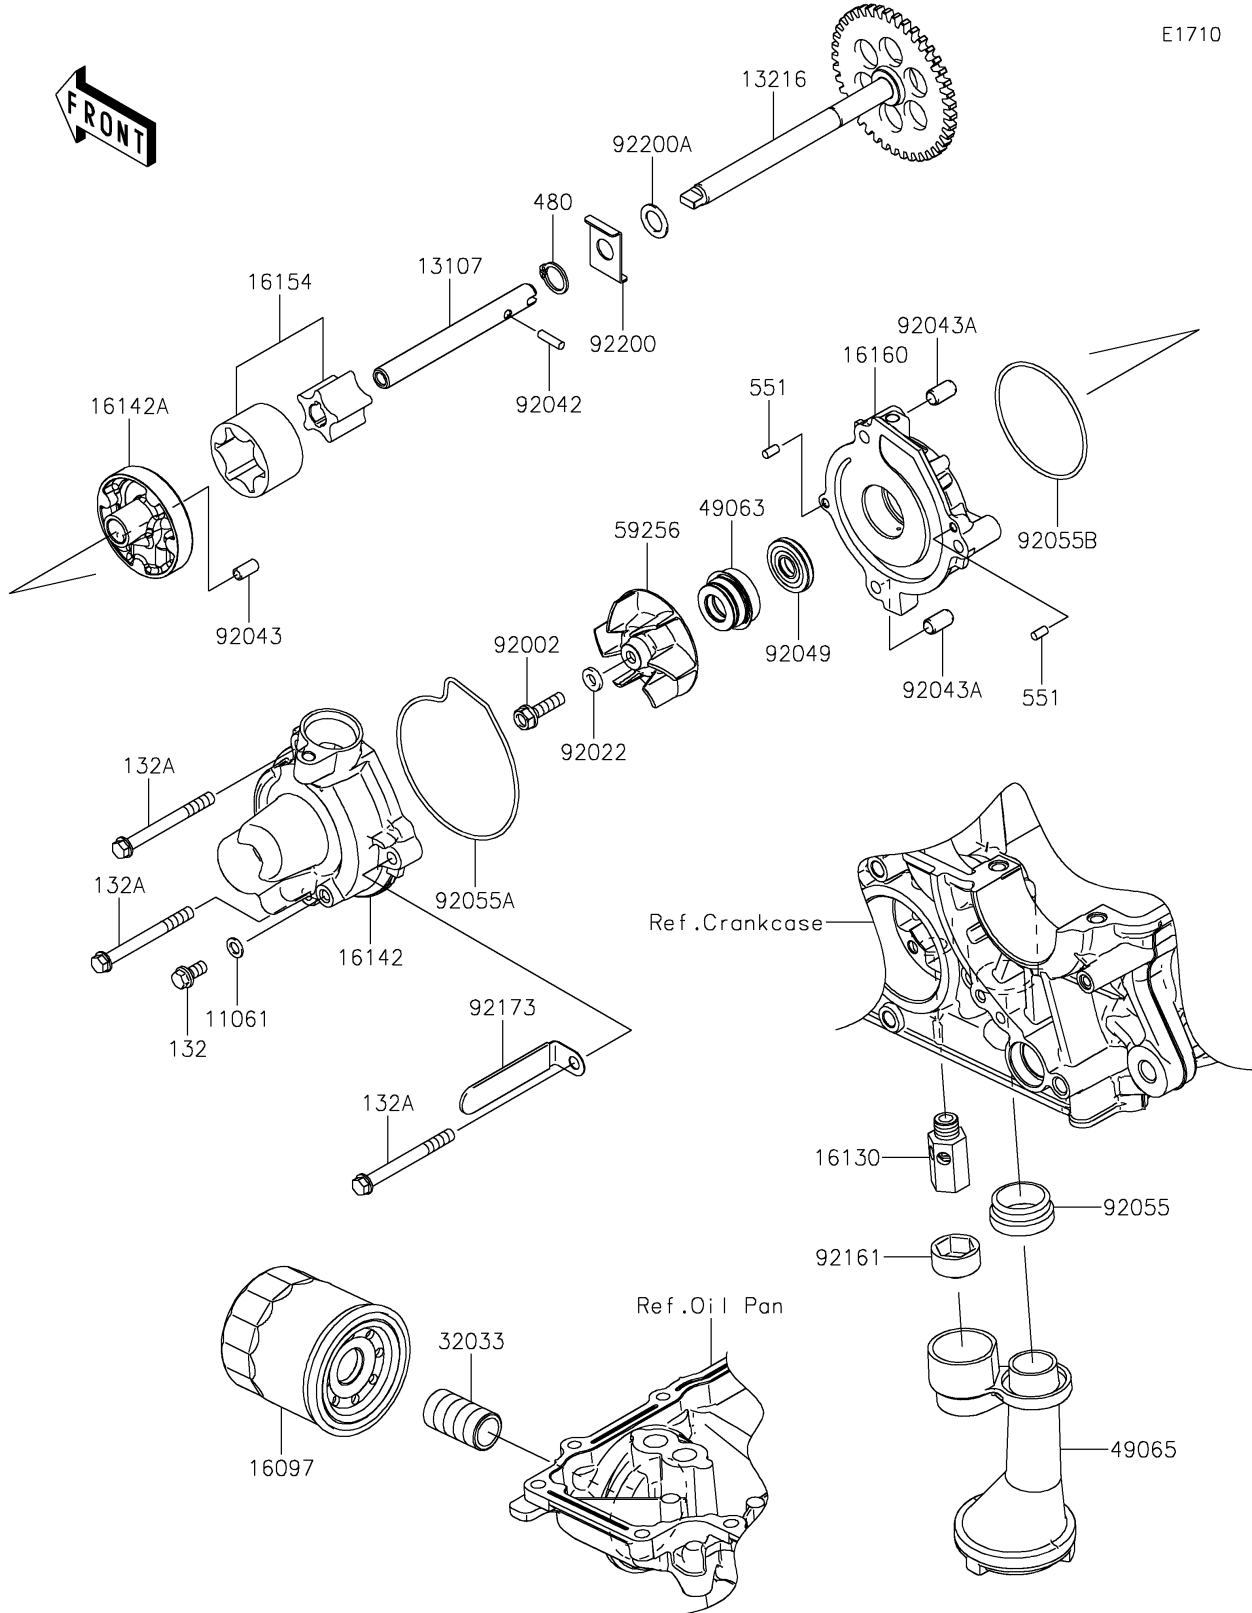

2022 NINJA® 1000SX PARTS DIAGRAM

Oil Pump/Oil Filter

E1710

2022 NINJA® 1000SX PARTS LIST

Oil Pump/Oil Filter

ITEM NAME	PART NUMBER	QUANTITY
-----------	-------------	----------