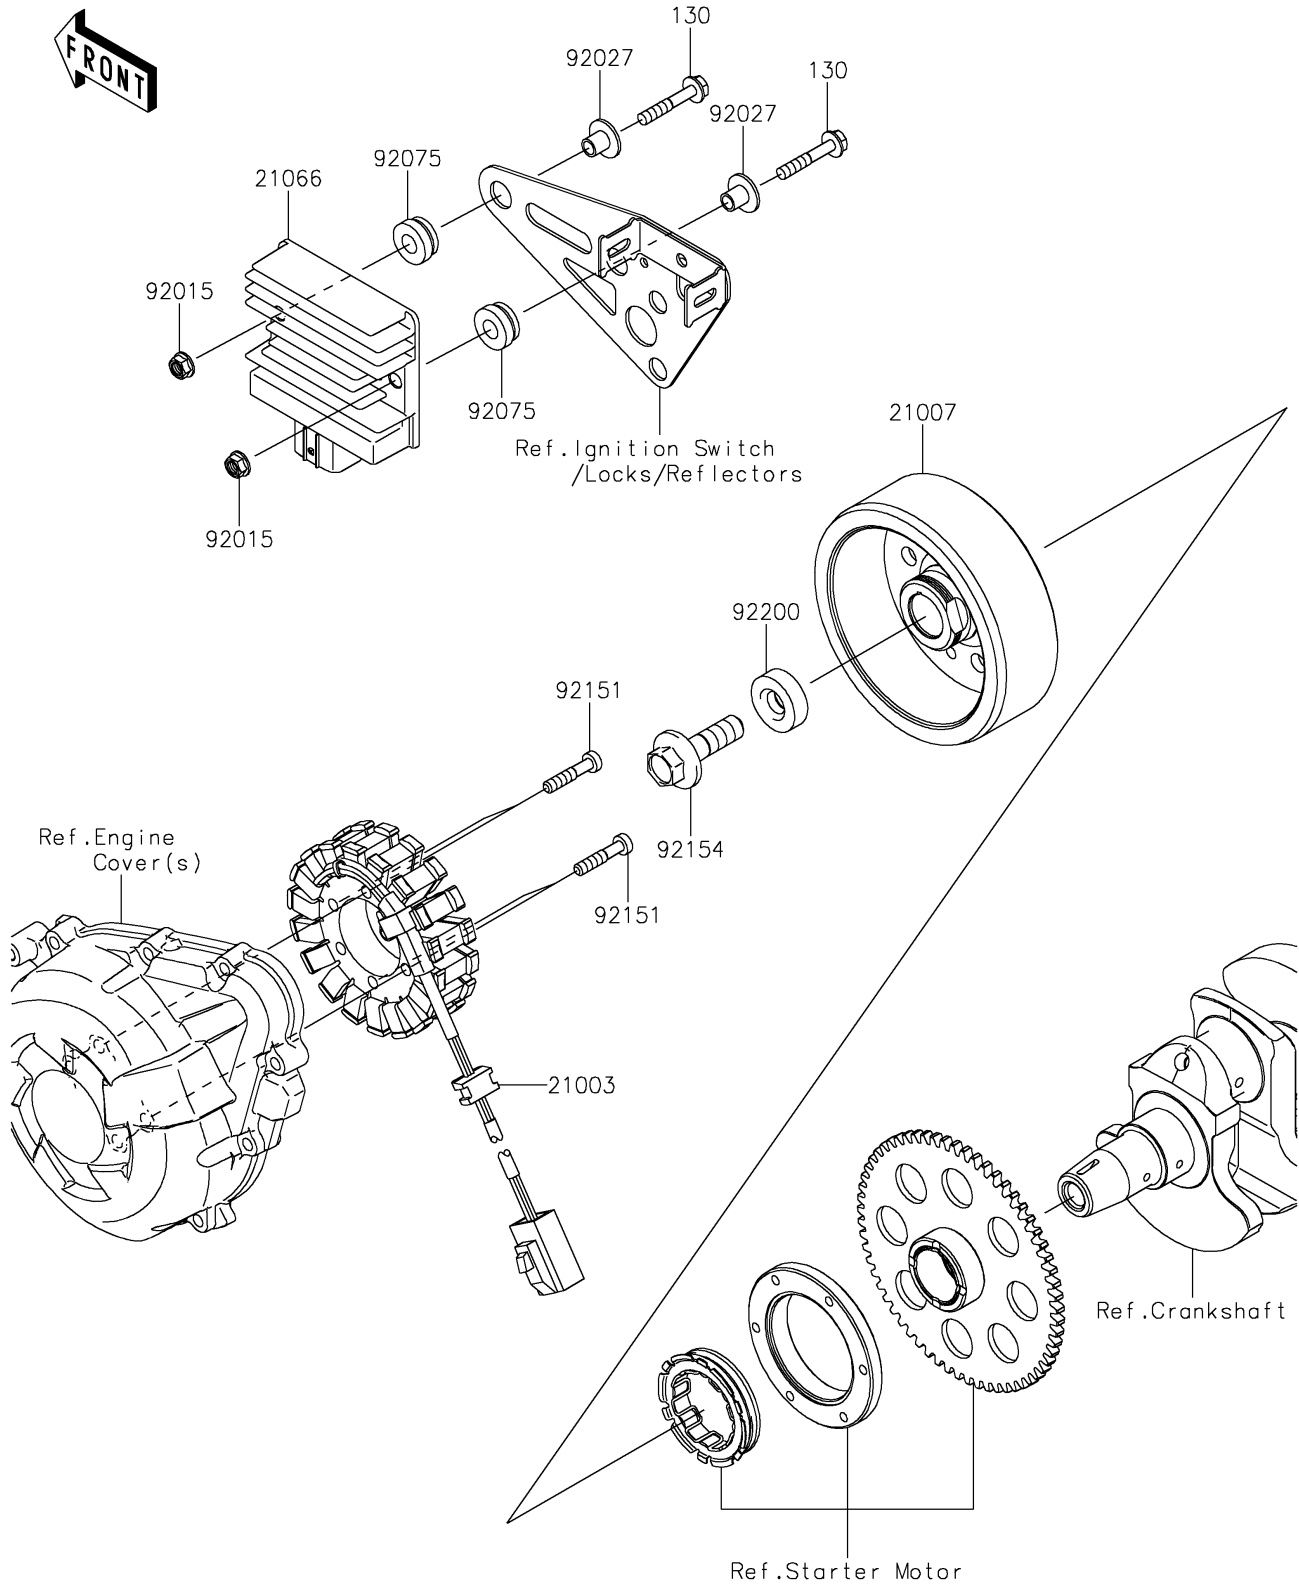

2022 NINJA® 1000SX PARTS DIAGRAM

Generator

E1810

2022 NINJA® 1000SX PARTS LIST

Generator

ITEM NAME	PART NUMBER	QUANTITY
STATOR (Ref # 21003)	21003-0198	1
ROTOR (Ref # 21007)	21007-0691	1
REGULATOR-VOLTAGE (Ref # 21066)	21066-0756	1
NUT,FLANGED,6MM,BLACK (Ref # 92015)	92015-1233	2
COLLAR,FLANGED,L=12.1,BLACK (Ref # 92027)	92027-1651	2
DAMPER (Ref # 92075)	92075-277	2
BOLT,6X30 (Ref # 92151)	92151-1626	4
BOLT,FLANGED,12X40 (Ref # 92154)	92154-2650	1
WASHER,12X34X9 (Ref # 92200)	92200-0369	1
BOLT-FLANGED,6X35 (Ref # 130)	130BA0635	2