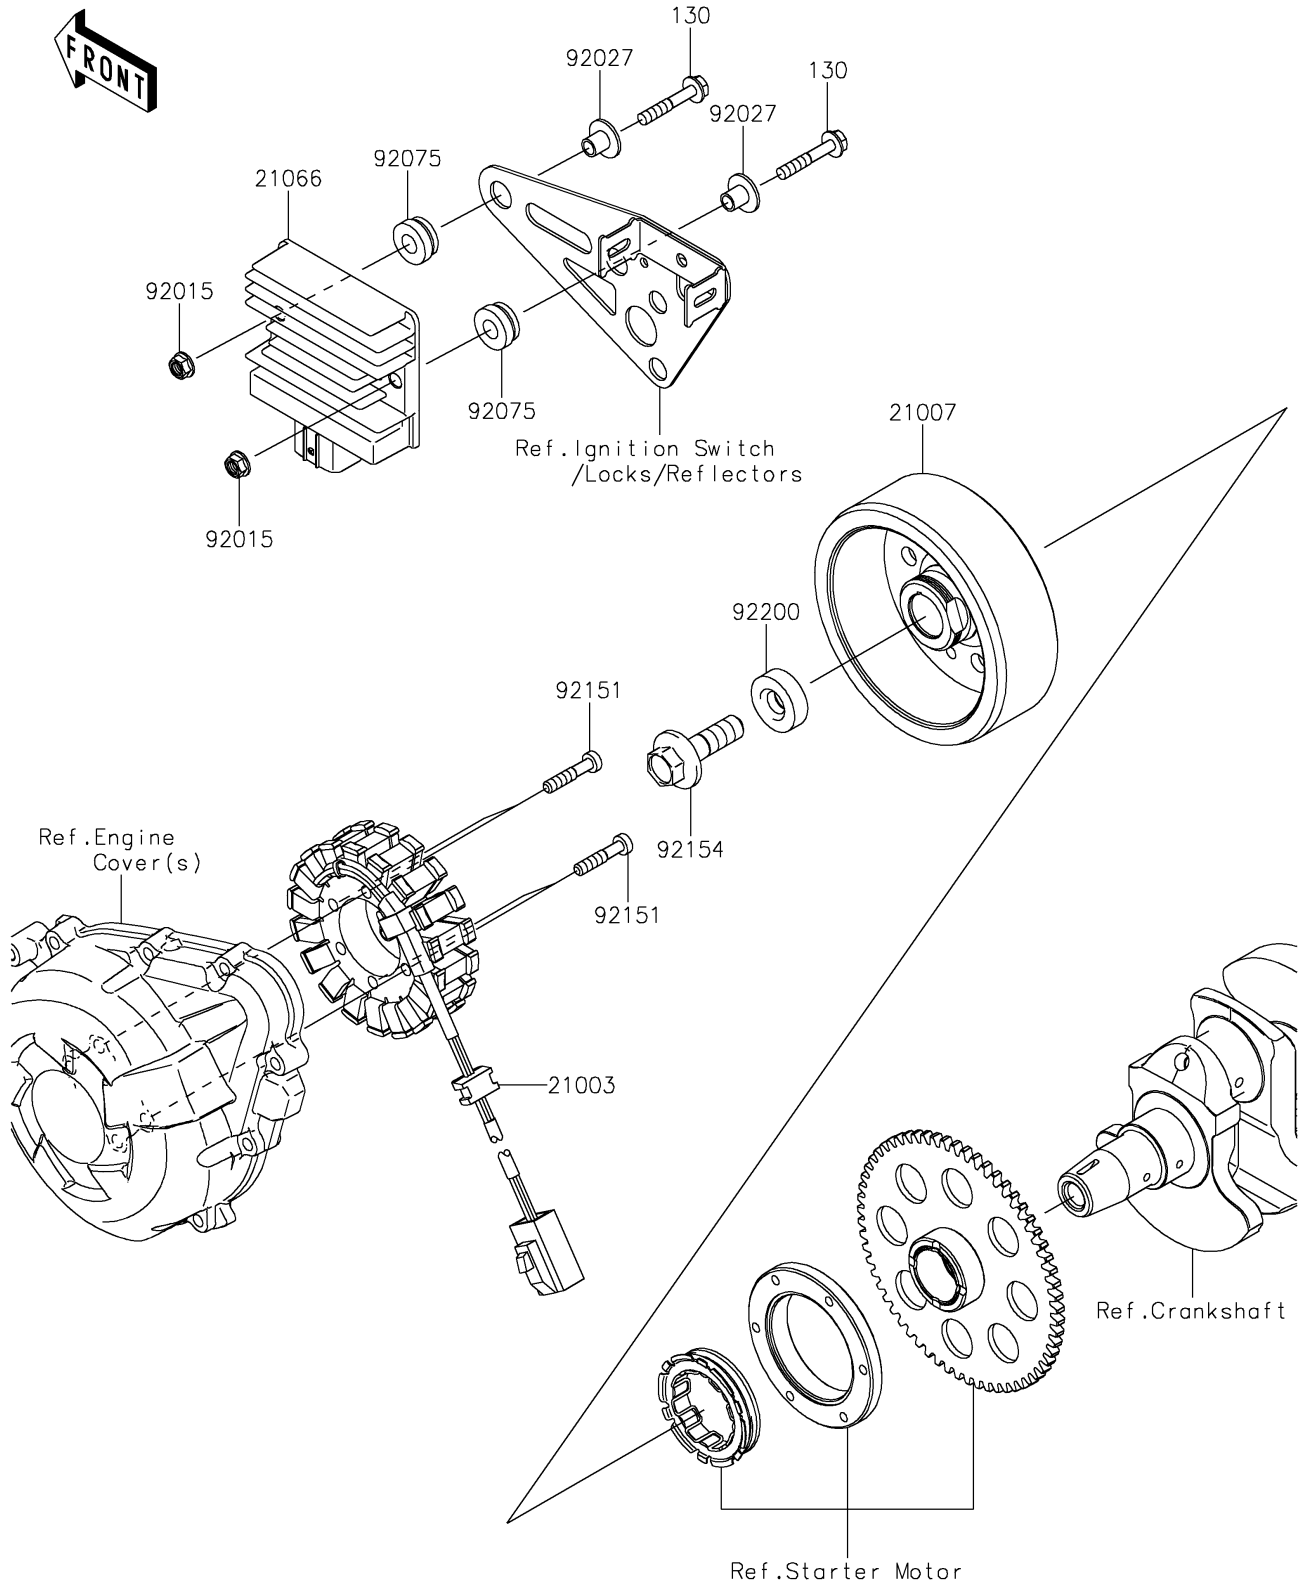

2024 NINJA® 1000SX ABS PARTS DIAGRAM

Generator

E1810

2024 NINJA® 1000SX ABS PARTS LIST

Generator

ITEM NAME	PART NUMBER	QUANTITY
STATOR (Ref # 21003)	21003-0198	1
ROTOR (Ref # 21007)	21007-0691	1
REGULATOR-VOLTAGE (Ref # 21066)	21066-0756	1
NUT,FLANGED,6MM,BLACK (Ref # 92015)	92015-1233	2
COLLAR,FLANGED,L=12.1,BLACK (Ref # 92027)	92027-1651	2
DAMPER (Ref # 92075)	92075-277	2
BOLT,6X30 (Ref # 92151)	92151-1626	4
BOLT,FLANGED,12X40 (Ref # 92154)	92154-2650	1
WASHER,12X34X9 (Ref # 92200)	92200-0369	1
BOLT-FLANGED,6X35 (Ref # 130)	130BA0635	2