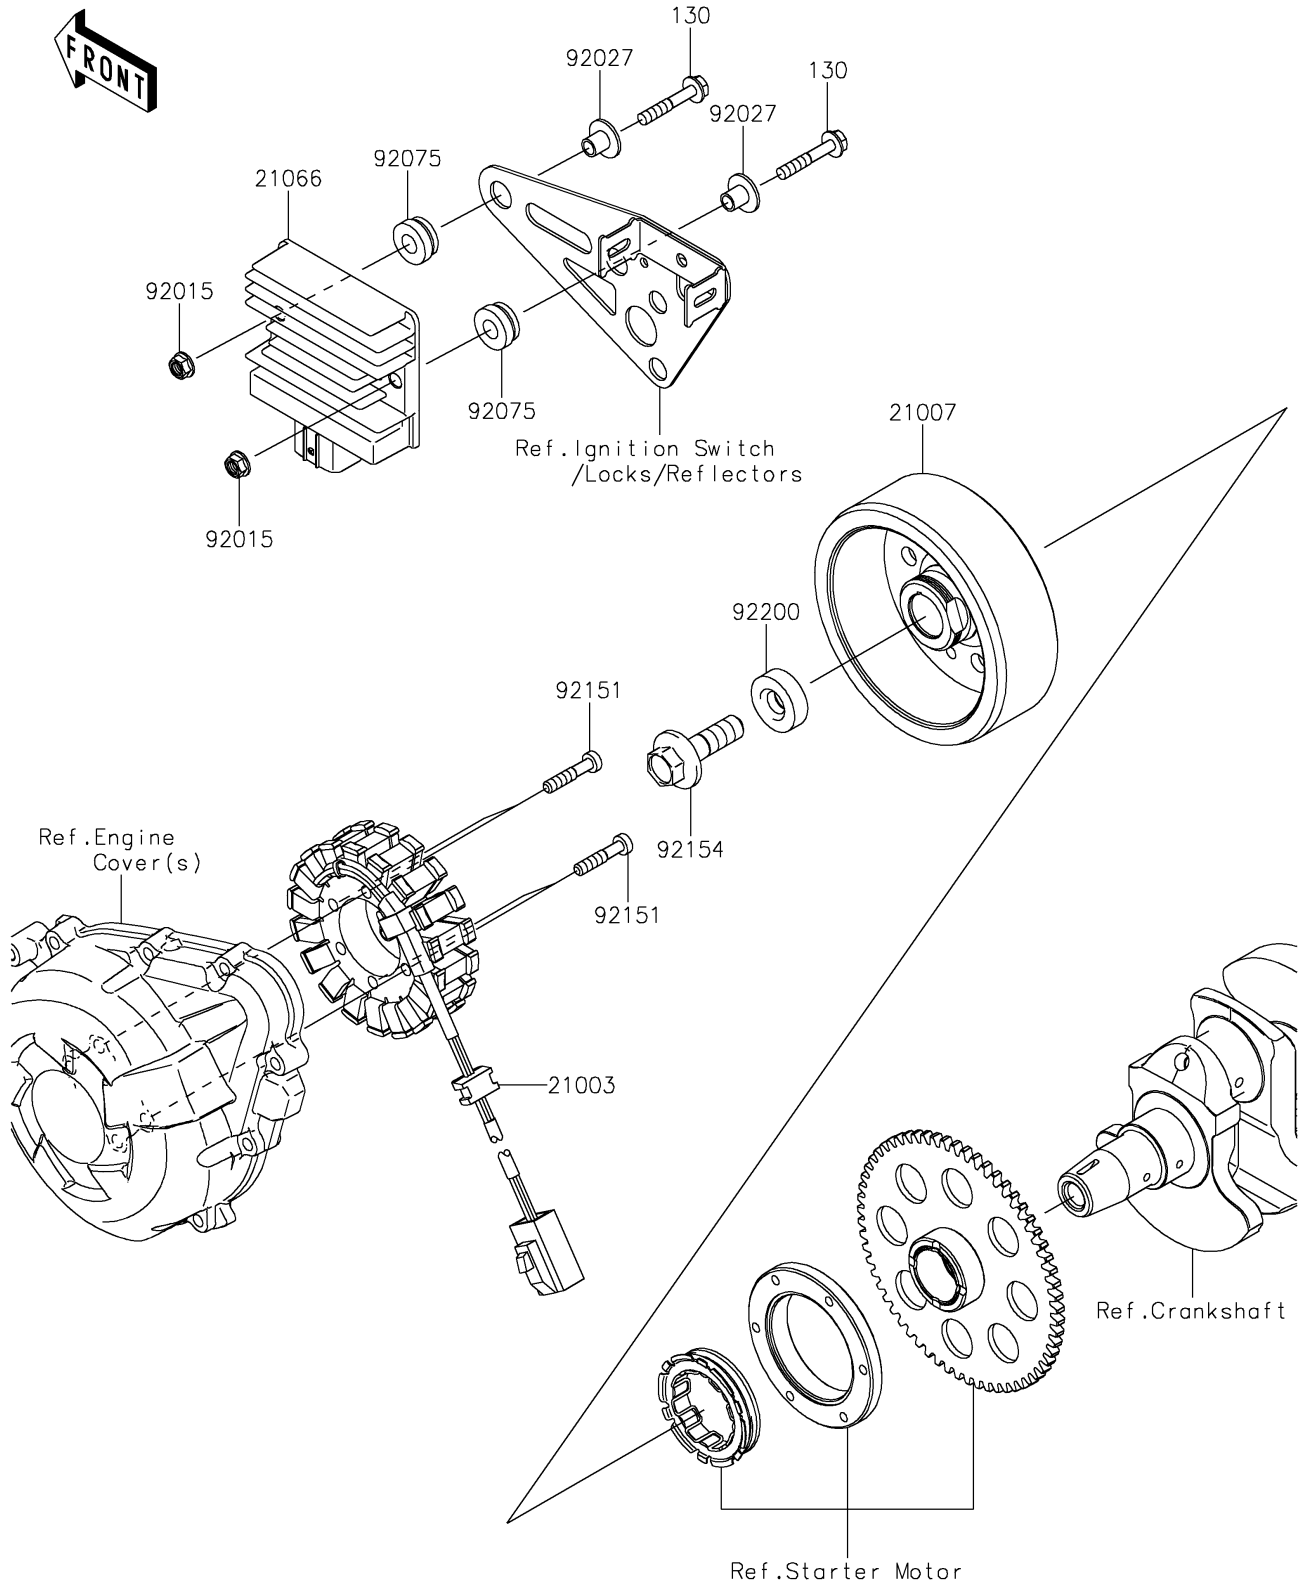

# 2022 NINJA® 1000SX PARTS DIAGRAM

Generator

E1810

## 2022 NINJA® 1000SX PARTS LIST

### Generator

ITEM NAME	PART NUMBER	QUANTITY
STATOR (Ref # 21003)	21003-0198	1
ROTOR (Ref # 21007)	21007-0691	1
REGULATOR-VOLTAGE (Ref # 21066)	21066-0756	1
NUT,FLANGED,6MM,BLACK (Ref # 92015)	92015-1233	2
COLLAR,FLANGED,L=12.1,BLACK (Ref # 92027)	92027-1651	2
DAMPER (Ref # 92075)	92075-277	2
BOLT,6X30 (Ref # 92151)	92151-1626	4
BOLT,FLANGED,12X40 (Ref # 92154)	92154-2650	1
WASHER,12X34X9 (Ref # 92200)	92200-0369	1
BOLT-FLANGED,6X35 (Ref # 130)	130BA0635	2