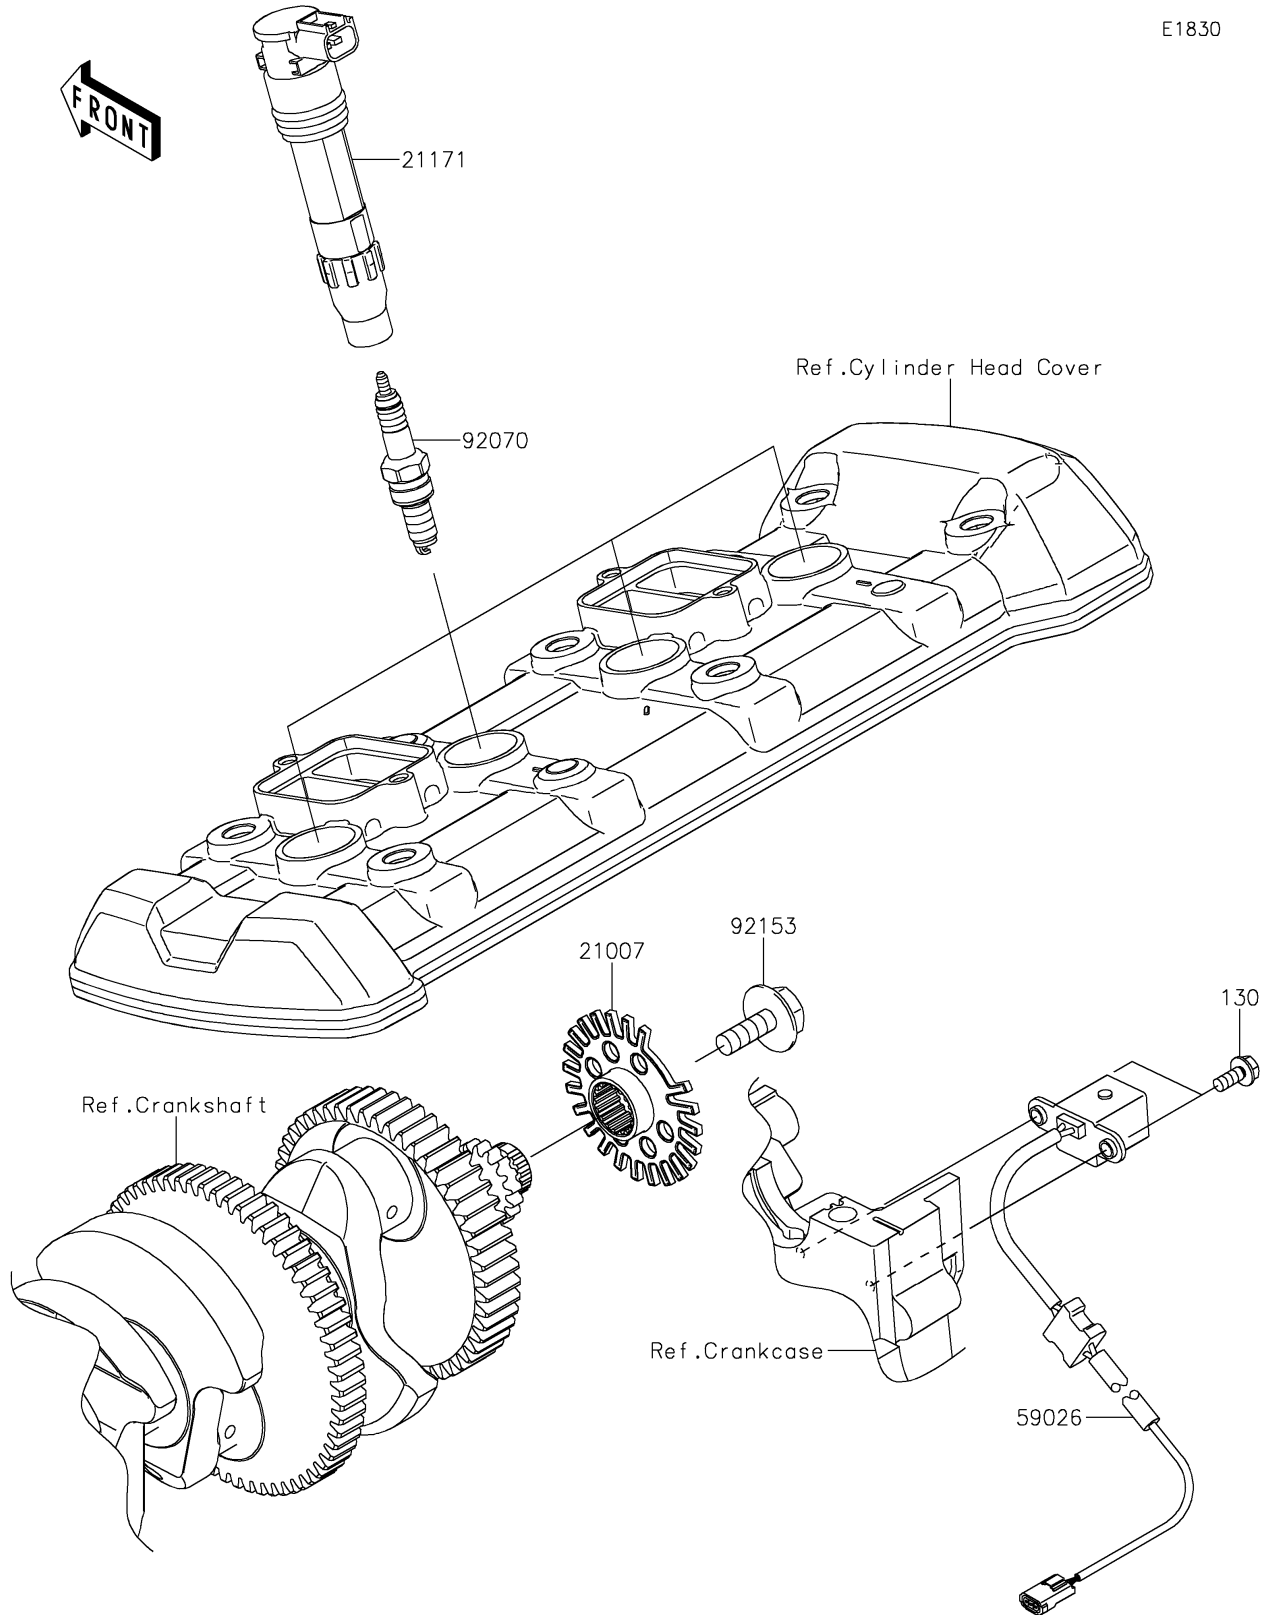

2022 NINJA® 1000SX PARTS DIAGRAM

Ignition System

E1830

2022 NINJA® 1000SX PARTS LIST

Ignition System

ITEM NAME	PART NUMBER	QUANTITY
ROTOR (Ref # 21007)	21007-0673	1
COIL-ASSY-IGNITION (Ref # 21171)	21171-0033	4
COIL-PULSING (Ref # 59026)	59026-0043	1
PLUG-SPARK,CR9EIA(NGK) (Ref # 92070)	92070-0014	4
BOLT,FLANGED,8X23 (Ref # 92153)	92153-0549	1
BOLT-FLANGED,5X12 (Ref # 130)	130BA0512	2