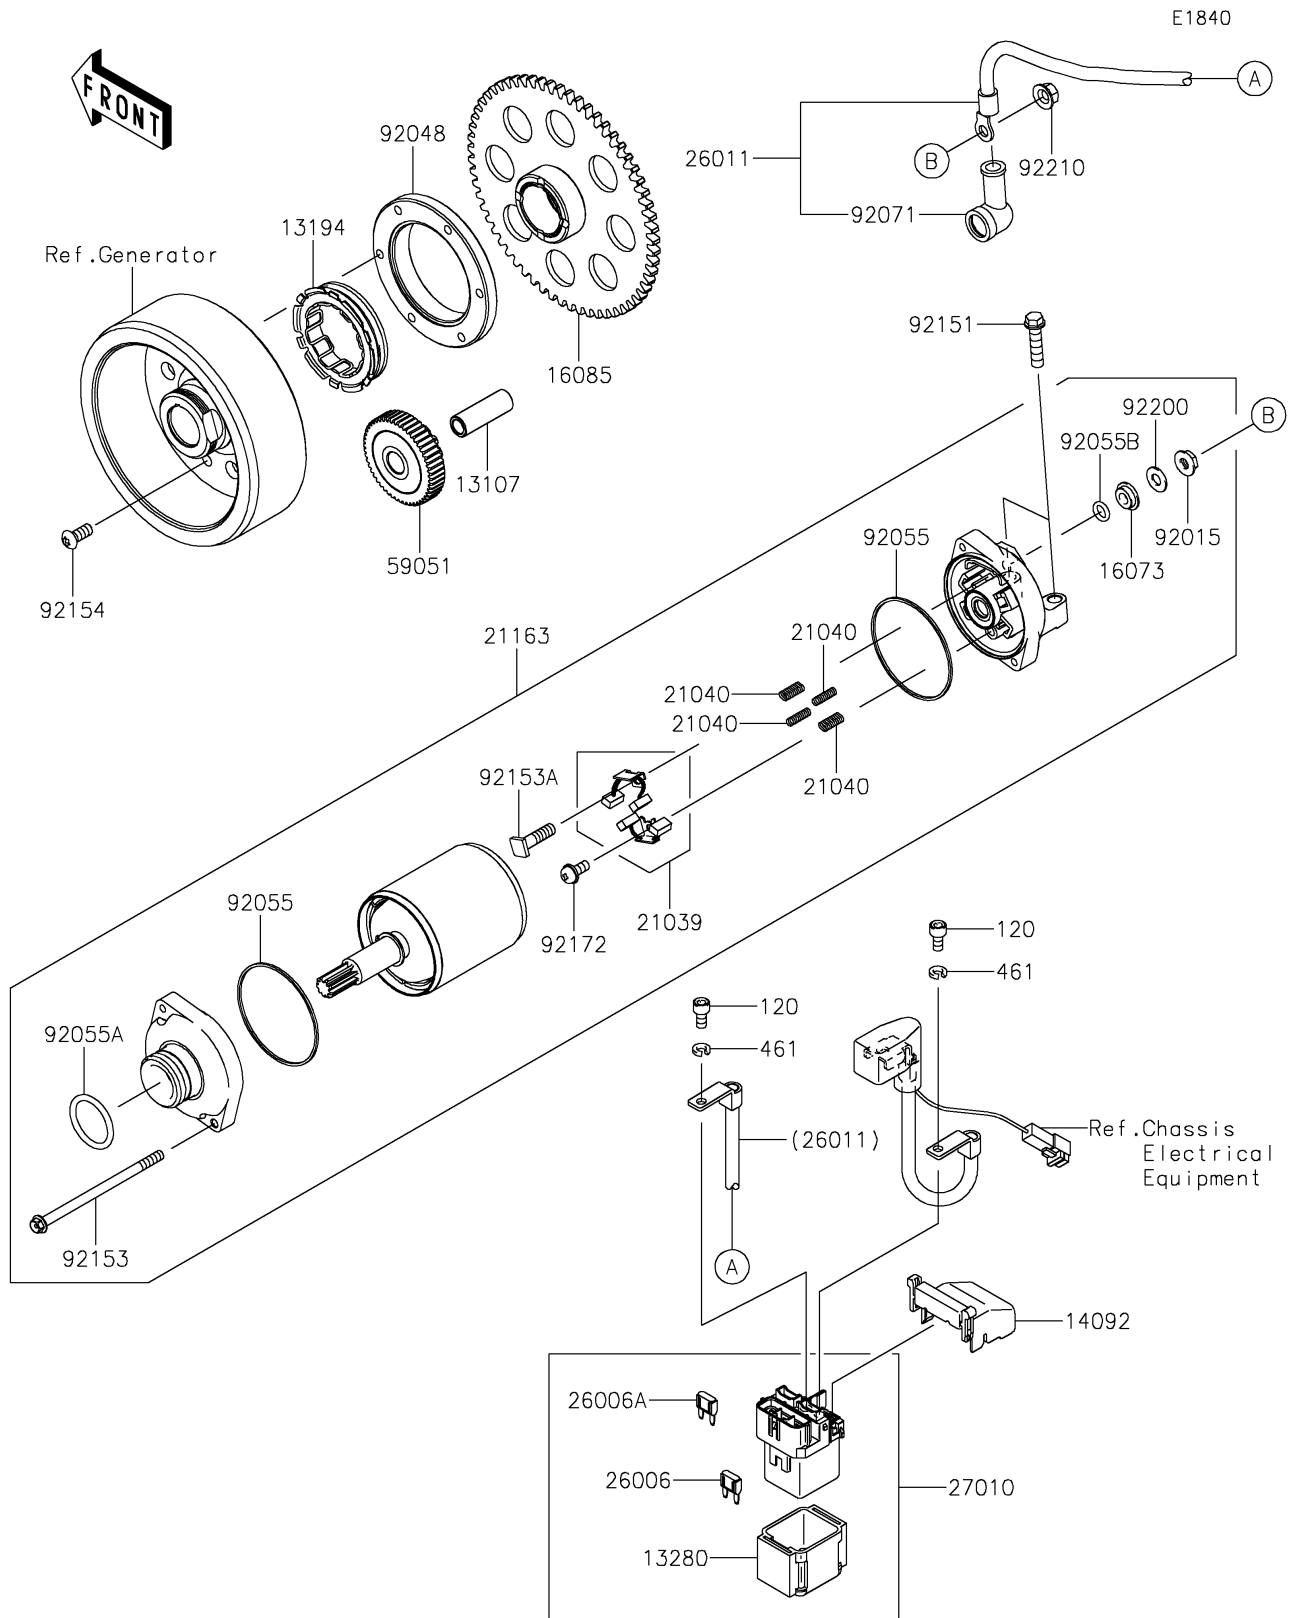

# 2022 NINJA® 1000SX PARTS DIAGRAM

## Starter Motor

## 2022 NINJA® 1000SX PARTS LIST

### Starter Motor

ITEM NAME	PART NUMBER	QUANTITY
SHAFT,IDLER GEAR (Ref # 13107)	13107-1377	1
CLUTCH-ONEWAY (Ref # 13194)	13194-1096	1
HOLDER,MAGNETIC SWITCH (Ref # 13280)	13280-0814	1
COVER (Ref # 14092)	14092-0109	1
INSULATOR (Ref # 16073)	16073-0053	1
GEAR,CLUTCH ONEWAY (Ref # 16085)	16085-0609	1
BRUSH,CARBON (Ref # 21039)	21039-0004	1
SPRING-BRUSH (Ref # 21040)	21040-0003	4
STARTER-ELECTRIC (Ref # 21163)	21163-0748	1
FUSE,MINI BLADE,15A,BLUE (Ref # 26006)	26006-0001	1
FUSE,MINI BLADE,30A,GREEN (Ref # 26006A)	26006-1080	1
WIRE-LEAD (Ref # 26011)	26011-0951	1
SWITCH (Ref # 27010)	27010-0770	1
GEAR-SPUR,IDLER (Ref # 59051)	59051-0762	1
NUT,STARTER MOTOR (Ref # 92015)	92015-1476	1
RACE (Ref # 92048)	92048-0018	1
RING-O (Ref # 92055)	92055-0136	2
RING-O (Ref # 92055A)	92055-1276	1
RING-O,4.5X2.0 (Ref # 92055B)	92055-1370	1
GROMMET (Ref # 92071)	92071-0024	1
BOLT,FLANGED-SMALL,6X25 (Ref # 92151)	92151-1930	2
BOLT (Ref # 92153)	92153-1850	2
BOLT (Ref # 92153A)	92153-1866	1
BOLT,TORX,6X14 (Ref # 92154)	92154-2448	6
SCREW (Ref # 92172)	92172-0334	1
WASHER (Ref # 92200)	92200-0386	1
NUT,6MM (Ref # 92210)	92210-0188	1
BOLT-SOCKET,5X10 (Ref # 120)	120CB0510	2
WASHER-SPRING,5MM (Ref # 461)	461DB0500	2