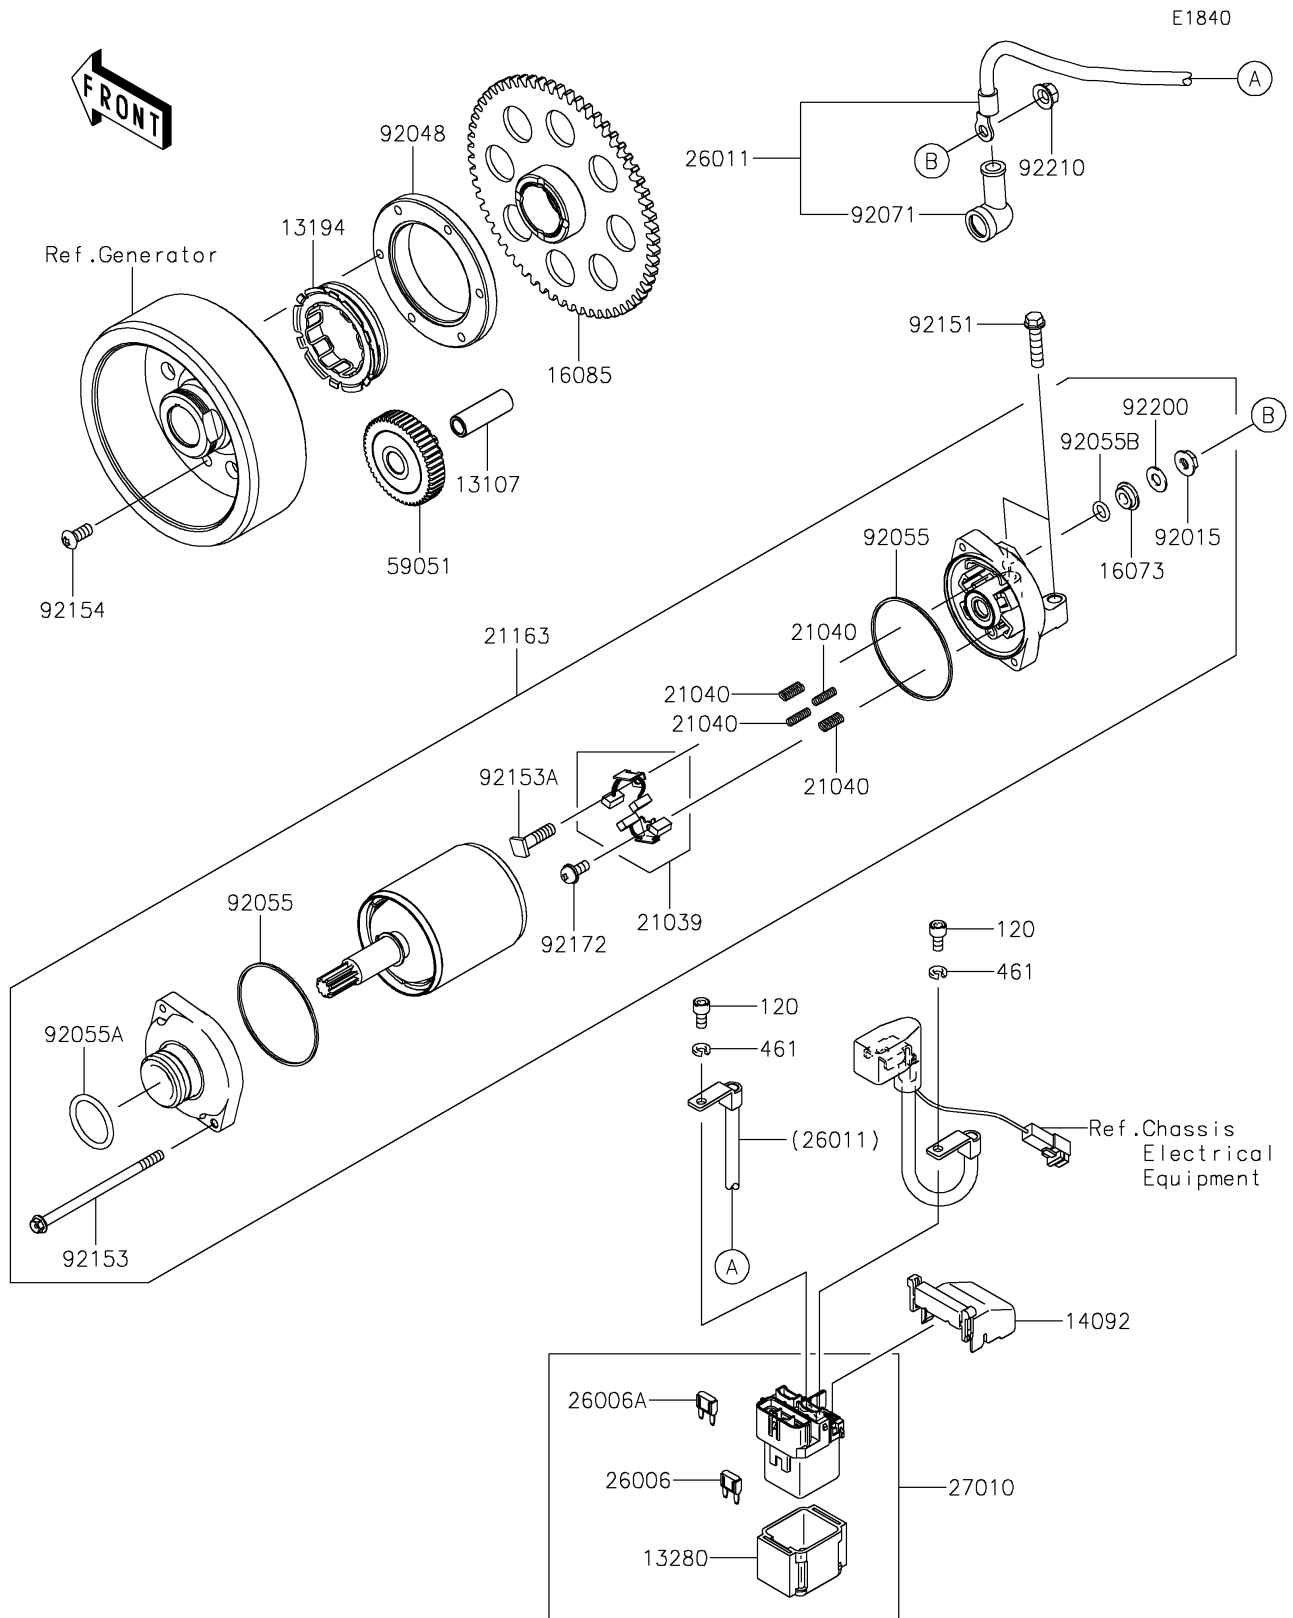

2022 NINJA® 1000SX PARTS DIAGRAM

Starter Motor

2022 NINJA® 1000SX PARTS LIST

Starter Motor

ITEM NAME	PART NUMBER	QUANTITY
SHAFT,IDLER GEAR (Ref # 13107)	13107-1377	1
CLUTCH-ONEWAY (Ref # 13194)	13194-1096	1
HOLDER,MAGNETIC SWITCH (Ref # 13280)	13280-0814	1
COVER (Ref # 14092)	14092-0109	1
INSULATOR (Ref # 16073)	16073-0053	1
GEAR,CLUTCH ONEWAY (Ref # 16085)	16085-0609	1
BRUSH,CARBON (Ref # 21039)	21039-0004	1
SPRING-BRUSH (Ref # 21040)	21040-0003	4
STARTER-ELECTRIC (Ref # 21163)	21163-0748	1
FUSE,MINI BLADE,15A,BLUE (Ref # 26006)	26006-0001	1
FUSE,MINI BLADE,30A,GREEN (Ref # 26006A)	26006-1080	1
WIRE-LEAD (Ref # 26011)	26011-0951	1
SWITCH (Ref # 27010)	27010-0770	1
GEAR-SPUR,IDLER (Ref # 59051)	59051-0762	1
NUT,STARTER MOTOR (Ref # 92015)	92015-1476	1
RACE (Ref # 92048)	92048-0018	1
RING-O (Ref # 92055)	92055-0136	2
RING-O (Ref # 92055A)	92055-1276	1
RING-O,4.5X2.0 (Ref # 92055B)	92055-1370	1
GROMMET (Ref # 92071)	92071-0024	1
BOLT,FLANGED-SMALL,6X25 (Ref # 92151)	92151-1930	2
BOLT (Ref # 92153)	92153-1850	2
BOLT (Ref # 92153A)	92153-1866	1
BOLT,TORX,6X14 (Ref # 92154)	92154-2448	6
SCREW (Ref # 92172)	92172-0334	1
WASHER (Ref # 92200)	92200-0386	1
NUT,6MM (Ref # 92210)	92210-0188	1
BOLT-SOCKET,5X10 (Ref # 120)	120CB0510	2
WASHER-SPRING,5MM (Ref # 461)	461DB0500	2