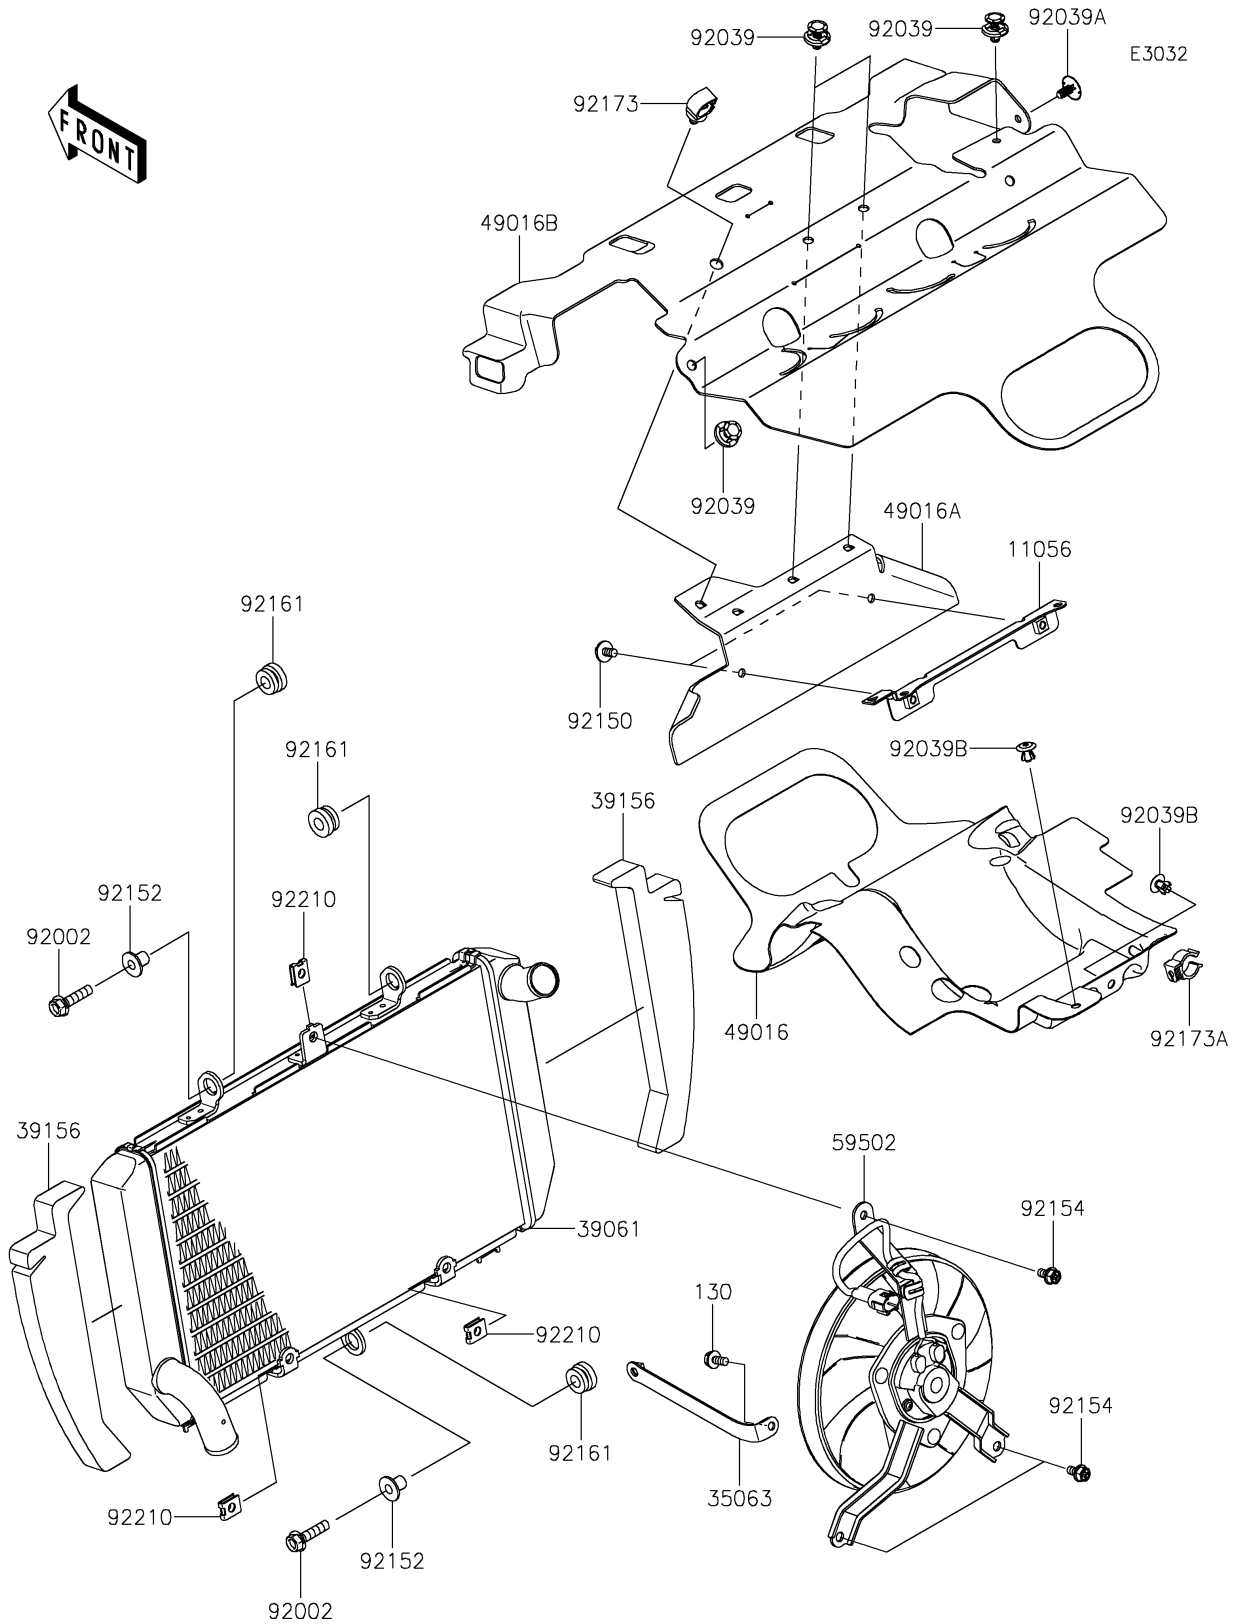

# 2022 NINJA® 1000SX PARTS DIAGRAM

Radiator

## 2022 NINJA® 1000SX PARTS LIST

### Radiator

ITEM NAME	PART NUMBER	QUANTITY
BRACKET (Ref # 11056)	11056-0230	1
STAY (Ref # 35063)	35063-0761	1
RADIATOR-ASSY (Ref # 39061)	39061-0852	1
PAD,RADIATOR (Ref # 39156)	39156-2522	2
COVER-SEAL (Ref # 49016)	49016-0615	1
COVER-SEAL (Ref # 49016A)	49016-0688	1
COVER-SEAL (Ref # 49016B)	49016-0691	1
FAN-ASSY (Ref # 59502)	59502-0638	1
BOLT,FLANGED,6X25 (Ref # 92002)	92002-1086	2
RIVET,HOLE 8MM (Ref # 92039)	92039-0014	4
RIVET (Ref # 92039A)	92039-0027	1
RIVET (Ref # 92039B)	92039-0730	2
BOLT,6X12 (Ref # 92150)	92150-1891	2
COLLAR (Ref # 92152)	92152-0667	2
BOLT (Ref # 92154)	92154-1429	3
DAMPER (Ref # 92161)	92161-2139	3
CLAMP,12MM DIA. (Ref # 92173)	92173-0736	1
CLAMP (Ref # 92173A)	92173-1240	1
NUT (Ref # 92210)	92210-1323	3
BOLT-FLANGED,6X16 (Ref # 130)	130CC0616	1