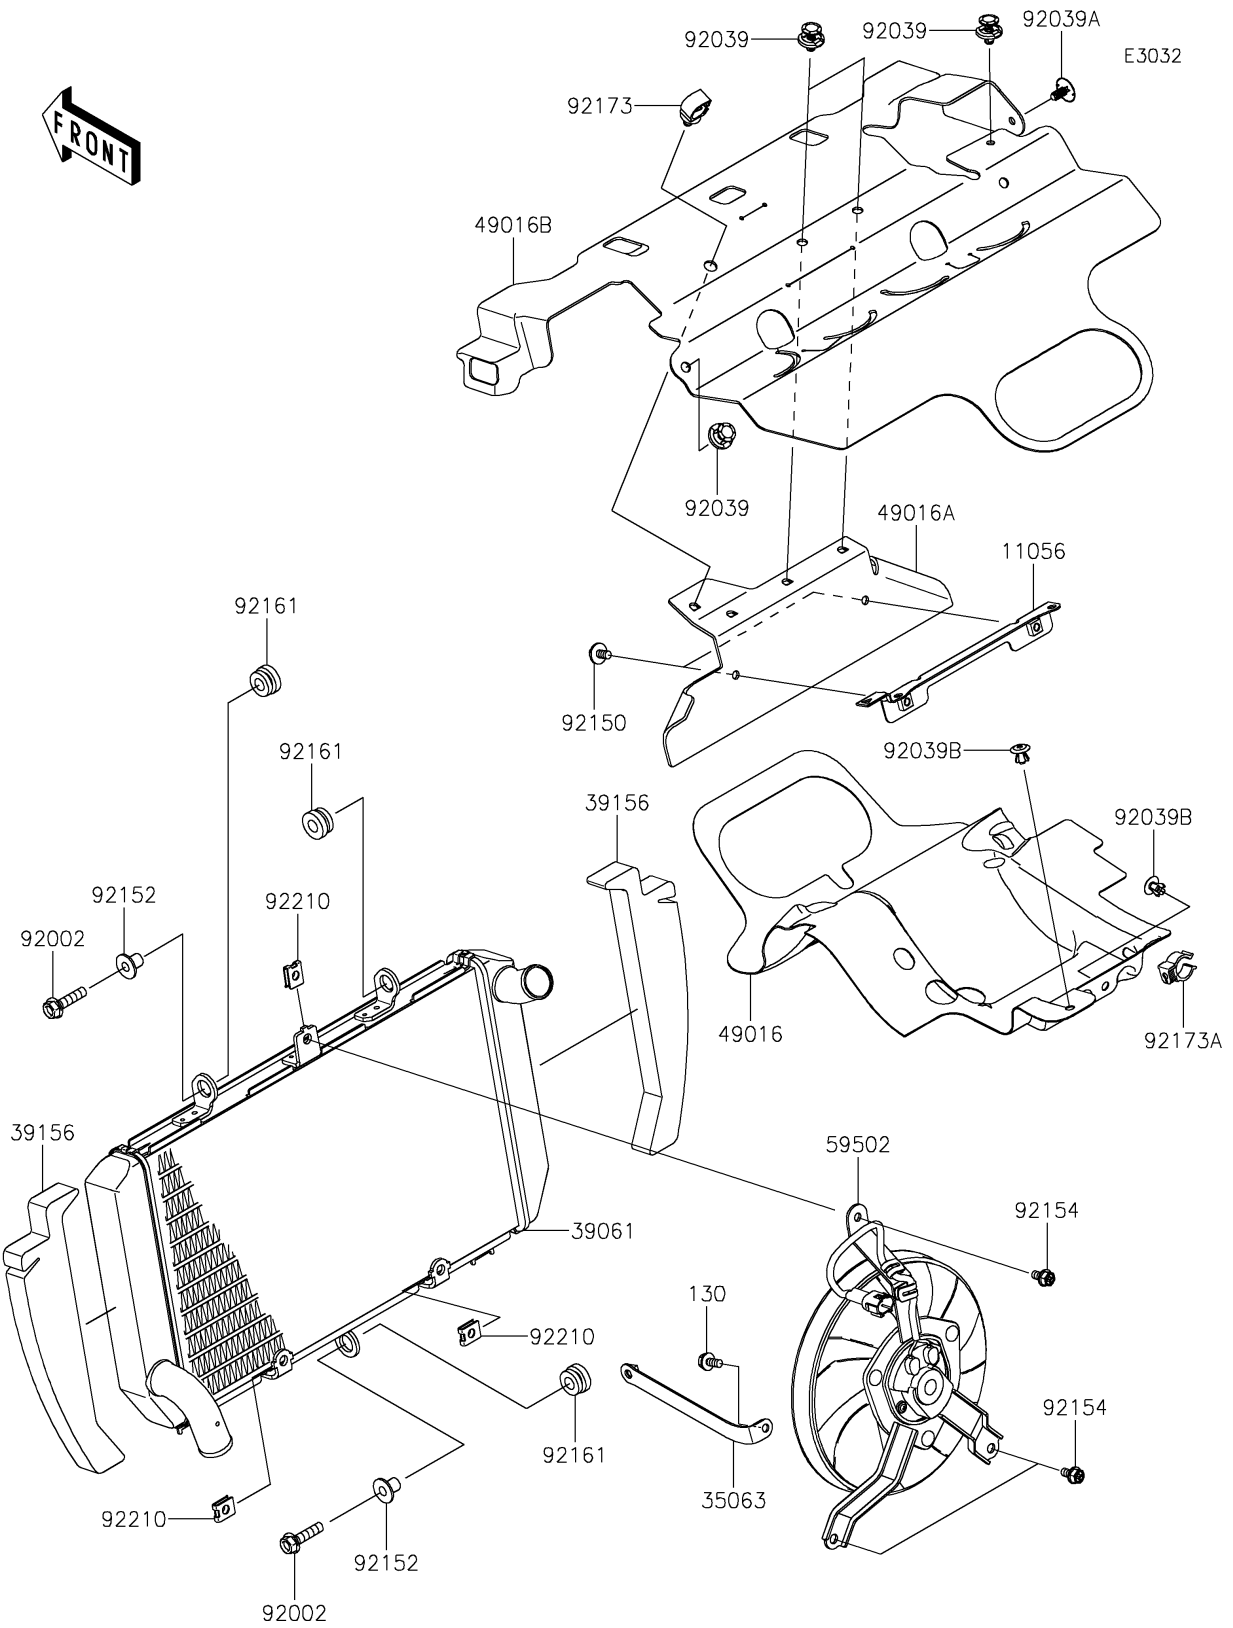

2024 Ninja 1000SX PARTS DIAGRAM

Radiator

2024 Ninja 1000SX PARTS LIST

Radiator

ITEM NAME	PART NUMBER	QUANTITY
BRACKET (Ref # 11056)	11056-0230	1
STAY (Ref # 35063)	35063-0761	1
RADIATOR-ASSY (Ref # 39061)	39061-0852	1
PAD,RADIATOR (Ref # 39156)	39156-2522	2
COVER-SEAL (Ref # 49016)	49016-0615	1
COVER-SEAL (Ref # 49016A)	49016-0688	1
COVER-SEAL (Ref # 49016B)	49016-0691	1
FAN-ASSY (Ref # 59502)	59502-0638	1
BOLT,FLANGED,6X25 (Ref # 92002)	92002-1086	2
RIVET,HOLE 8MM (Ref # 92039)	92039-0014	4
RIVET (Ref # 92039A)	92039-0027	1
RIVET (Ref # 92039B)	92039-0730	2
BOLT,6X12 (Ref # 92150)	92150-1891	2
COLLAR (Ref # 92152)	92152-0667	2
BOLT (Ref # 92154)	92154-1429	3
DAMPER (Ref # 92161)	92161-2139	3
CLAMP,12MM DIA. (Ref # 92173)	92173-0736	1
CLAMP (Ref # 92173A)	92173-1240	1
NUT (Ref # 92210)	92210-1323	3
BOLT-FLANGED,6X16 (Ref # 130)	130CC0616	1