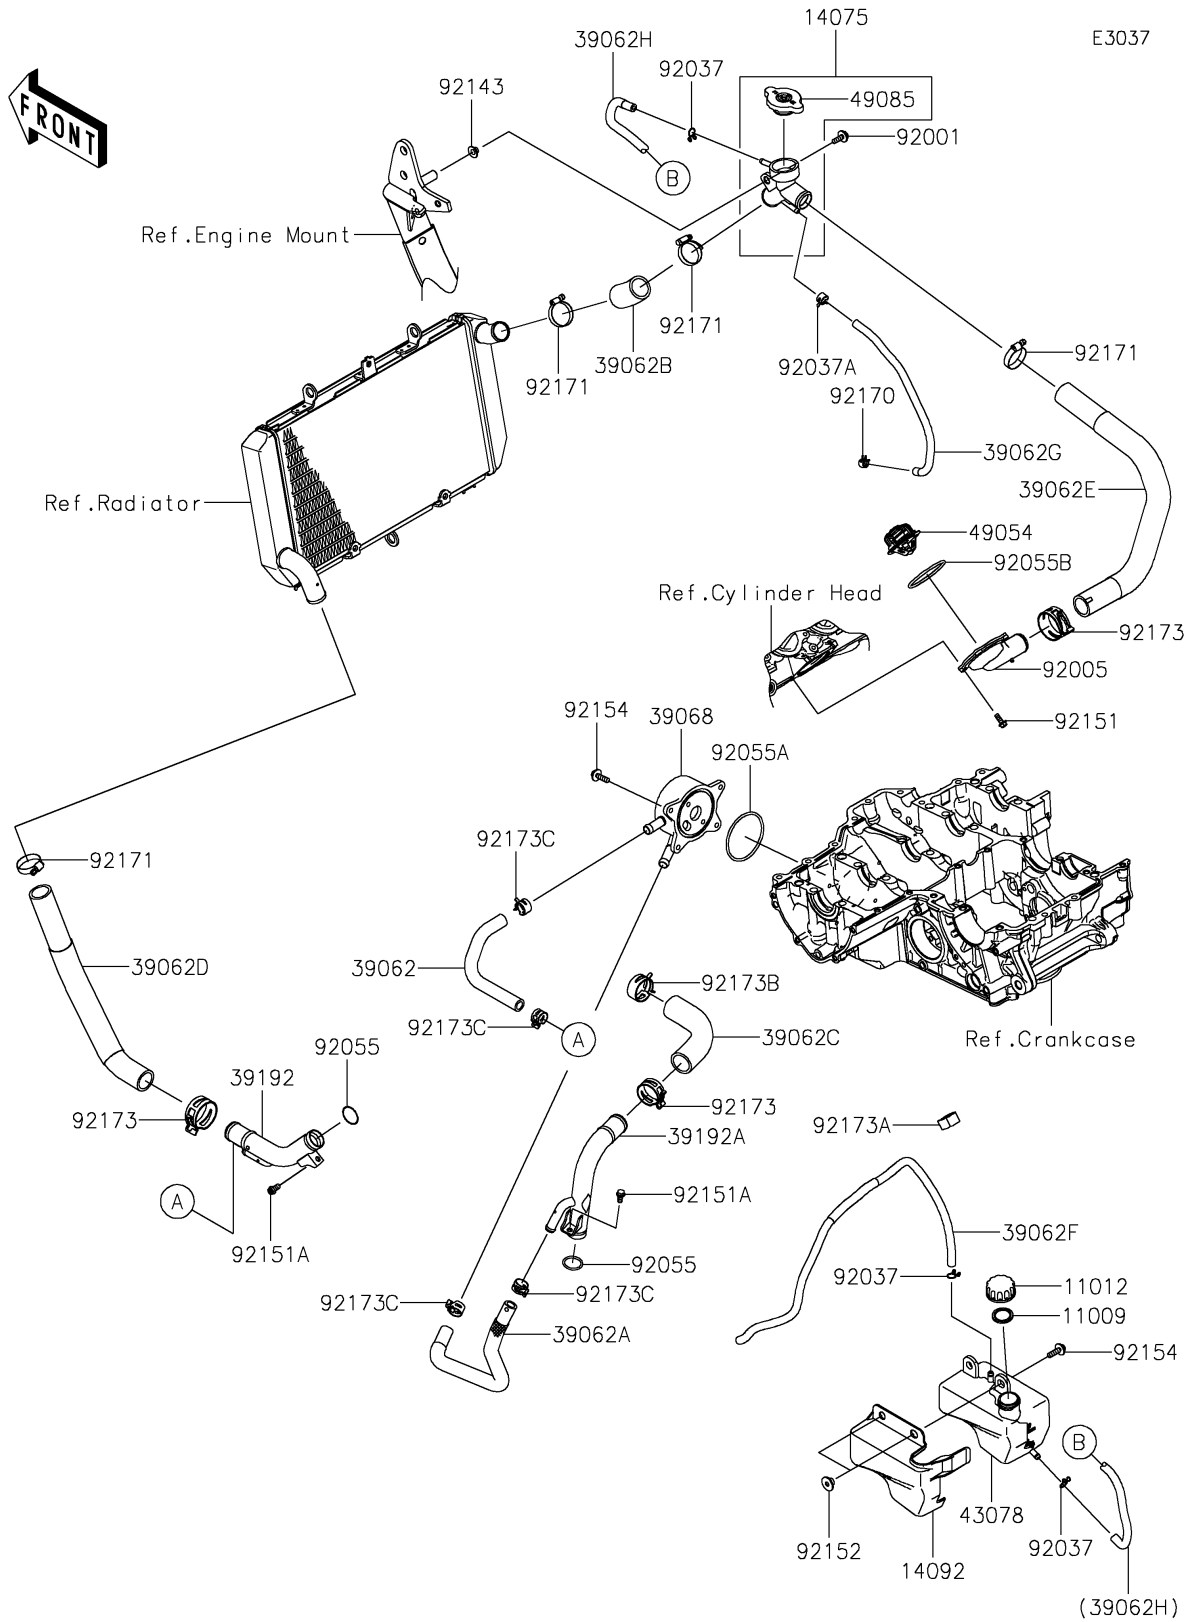

2022 NINJA® 1000SX PARTS DIAGRAM

Water Pipe

2022 NINJA® 1000SX PARTS LIST

Water Pipe

ITEM NAME	PART NUMBER	QUANTITY
GASKET,RESERVOIR TANK CAP (Ref # 11009)	11009-1145	1
CAP (Ref # 11012)	11012-1084	1
CAP-ASSY (Ref # 14075)	14075-0028	1
COVER,RESERVOIR (Ref # 14092)	14092-1098	1
HOSE-COOLING,PIPE-OIL COOLER (Ref # 39062)	39062-0308	1
HOSE-COOLING,PIPE-OIL COOLER (Ref # 39062A)	39062-0309	1
HOSE-COOLING,CAP-RAD. (Ref # 39062B)	39062-0727	1
HOSE-COOLING,PIPE-CYLINDER (Ref # 39062C)	39062-0757	1
HOSE-COOLING,RAD.-PIPE (Ref # 39062D)	39062-0768	1
HOSE-COOLING,HEAD-CAP (Ref # 39062E)	39062-0820	1
HOSE-COOLING,OVERFLOW (Ref # 39062F)	39062-0860	1
HOSE-COOLING,AIR BLEED (Ref # 39062G)	39062-0909	1
HOSE-COOLING,RETURN (Ref # 39062H)	39062-0920	1
COOLER-ASSY-OIL (Ref # 39068)	39068-0704	1
PIPE-WATER,RADIATOR-WATER PUMP (Ref # 39192)	39192-0619	1
PIPE-WATER,WATER PUMP-CYLINDER (Ref # 39192A)	39192-0620	1
RESERVOIR (Ref # 43078)	43078-0566	1
THERMOSTAT (Ref # 49054)	49054-0004	1
CAP-ASSY-PRESSURE (Ref # 49085)	49085-1066	1
BOLT,6X18 (Ref # 92001)	92001-1342	1
FITTING,THERMO CAP (Ref # 92005)	92005-0842	1
CLAMP,TUBE (Ref # 92037)	92037-147	3
CLAMP,TUBE (Ref # 92037A)	92037-1505	1
RING-O,20.8X2.4 (Ref # 92055)	92055-0114	2
RING-O,63.3MM (Ref # 92055A)	92055-0739	1
RING-O,53.5X2.6 (Ref # 92055B)	92055-0831	1
COLLAR (Ref # 92143)	92143-1057	1
BOLT,5X14 (Ref # 92151)	92151-1764	4
BOLT,6X12 (Ref # 92151A)	92151-1997	2

2022 NINJA® 1000SX PARTS LIST

Water Pipe

ITEM NAME	PART NUMBER	QUANTITY
COLLAR (Ref # 92152)	92152-1740	2
BOLT,FLANGED,6X22 (Ref # 92154)	92154-0403	6
CLAMP (Ref # 92170)	92170-1493	1
CLAMP (Ref # 92171)	92171-0179	4
CLAMP,34MM (Ref # 92173)	92173-1360	3
CLAMP,CLIP (Ref # 92173A)	92173-1385	1
CLAMP,35.5MM (Ref # 92173B)	92173-1432	1
CLAMP (Ref # 92173C)	92173-1552	4