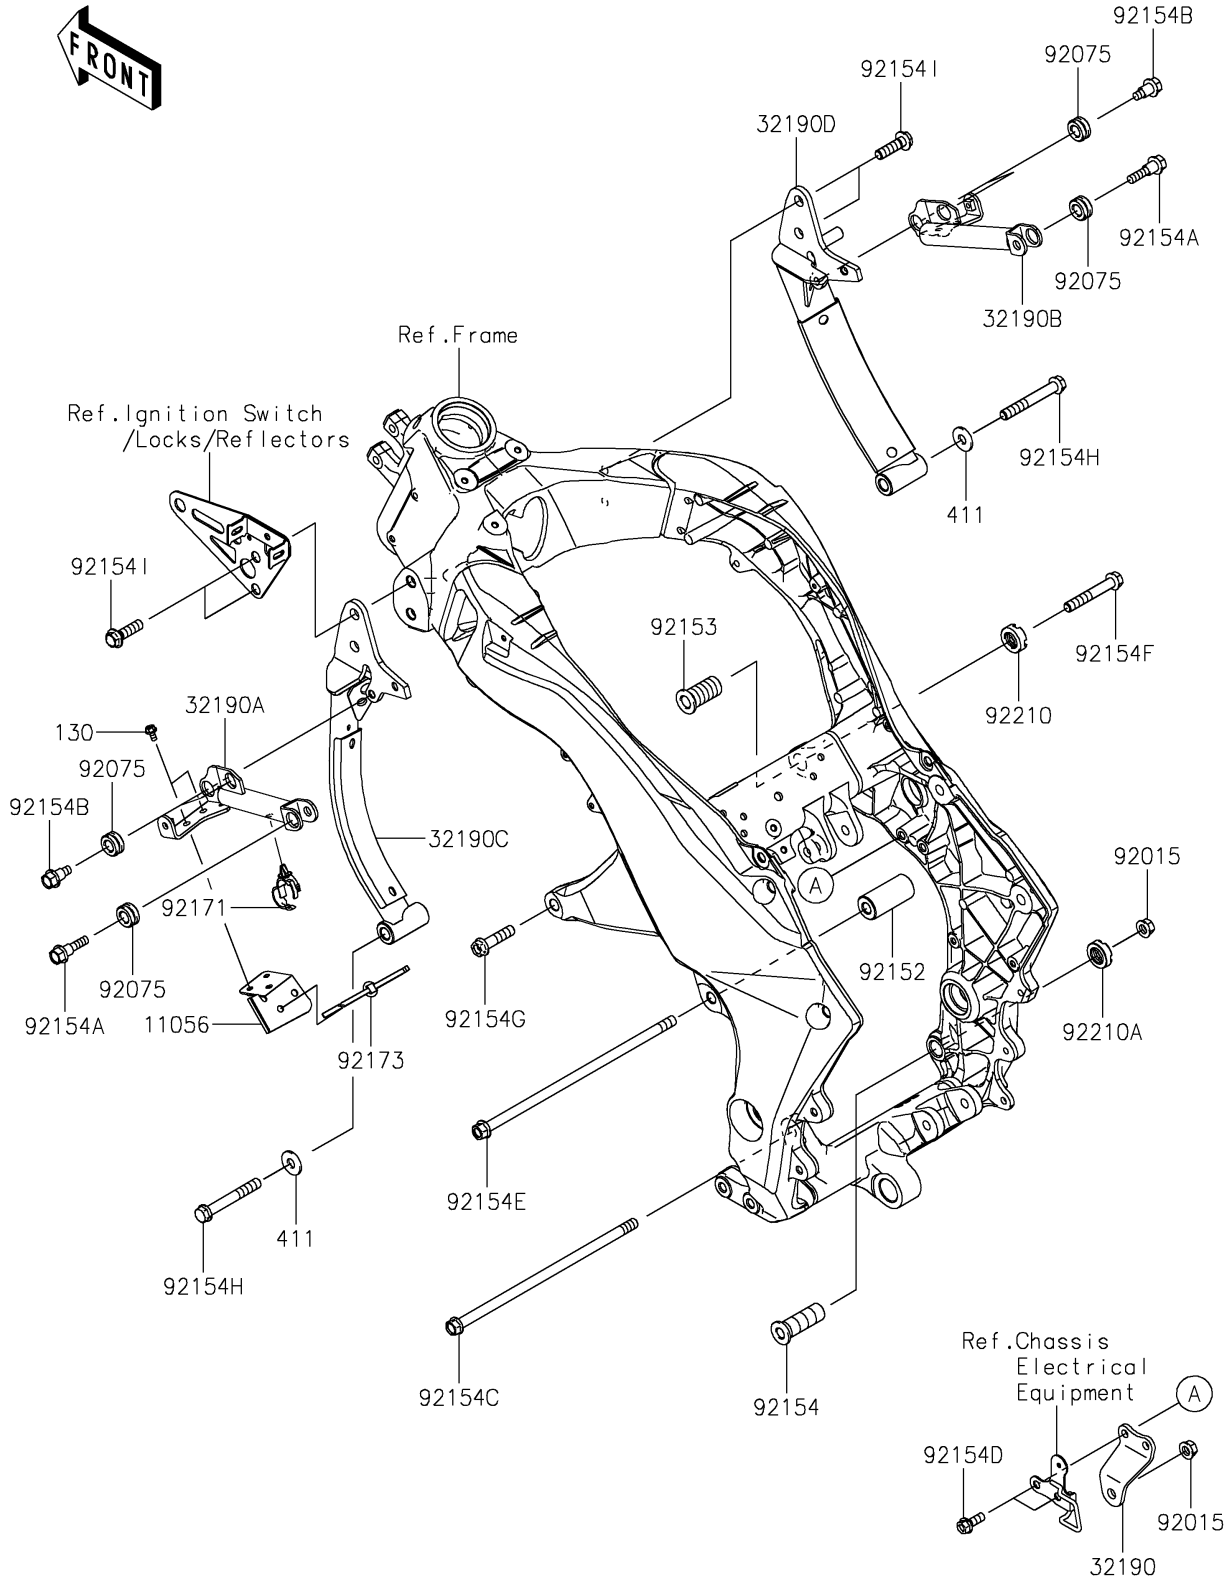

2022 NINJA® 1000SX PARTS DIAGRAM

Engine Mount

F2122

2022 NINJA® 1000SX PARTS LIST

Engine Mount

ITEM NAME	PART NUMBER	QUANTITY
BRACKET,HEAT SHIELD,LH (Ref # 11056)	11056-3781	1
BRACKET-ENGINE,CR CASE UPP,BLK (Ref # 32190)	32190-0458-18R	1
BRACKET-ENGINE,LH (Ref # 32190A)	32190-0582	1
BRACKET-ENGINE,RH (Ref # 32190B)	32190-0583	1
BRACKET-ENGINE,LH,F.S.BLACK (Ref # 32190C)	32190-0648-18R	1
BRACKET-ENGINE,RH,F.S.BLACK (Ref # 32190D)	32190-0649-18R	1
NUT,FLANGED,10MM (Ref # 92015)	92015-1180	2
DAMPER (Ref # 92075)	92075-1898	6
COLLAR,11X26X56.5 (Ref # 92152)	92152-0853	1
BOLT,SOCKET,20X43 (Ref # 92153)	92153-0488	1
BOLT,ENGINE MOUNT,18X53.5 (Ref # 92154)	92154-0267	1
BOLT,FLANGED,8X35 (Ref # 92154A)	92154-0742	2
BOLT,FLANGED,8X20 (Ref # 92154B)	92154-0749	4
BOLT,FLANGED,10X255 (Ref # 92154C)	92154-0827	1
BOLT,FLANGED,8X20 (Ref # 92154D)	92154-1852	2
BOLT,FLANGED,10X270 (Ref # 92154E)	92154-2309	1
BOLT,FLANGED,10X65 (Ref # 92154F)	92154-2310	1
BOLT,FLANGED,10X40 (Ref # 92154G)	92154-2311	1
BOLT,FLANGED,10X75 (Ref # 92154H)	92154-2312	2
BOLT,FLANGED,10X35 (Ref # 92154I)	92154-7111	4
CLAMP,20MM DIA. (Ref # 92171)	92171-0069	1
CLAMP (Ref # 92173)	92173-0742	1
NUT,20MM (Ref # 92210)	92210-0591	1
NUT,CASTLE,18MM (Ref # 92210A)	92210-1517	1
BOLT-FLANGED,5X10 (Ref # 130)	130BB0510	2
WASHER-PLAIN,10MM,BLACK (Ref # 411)	411AB1000	2