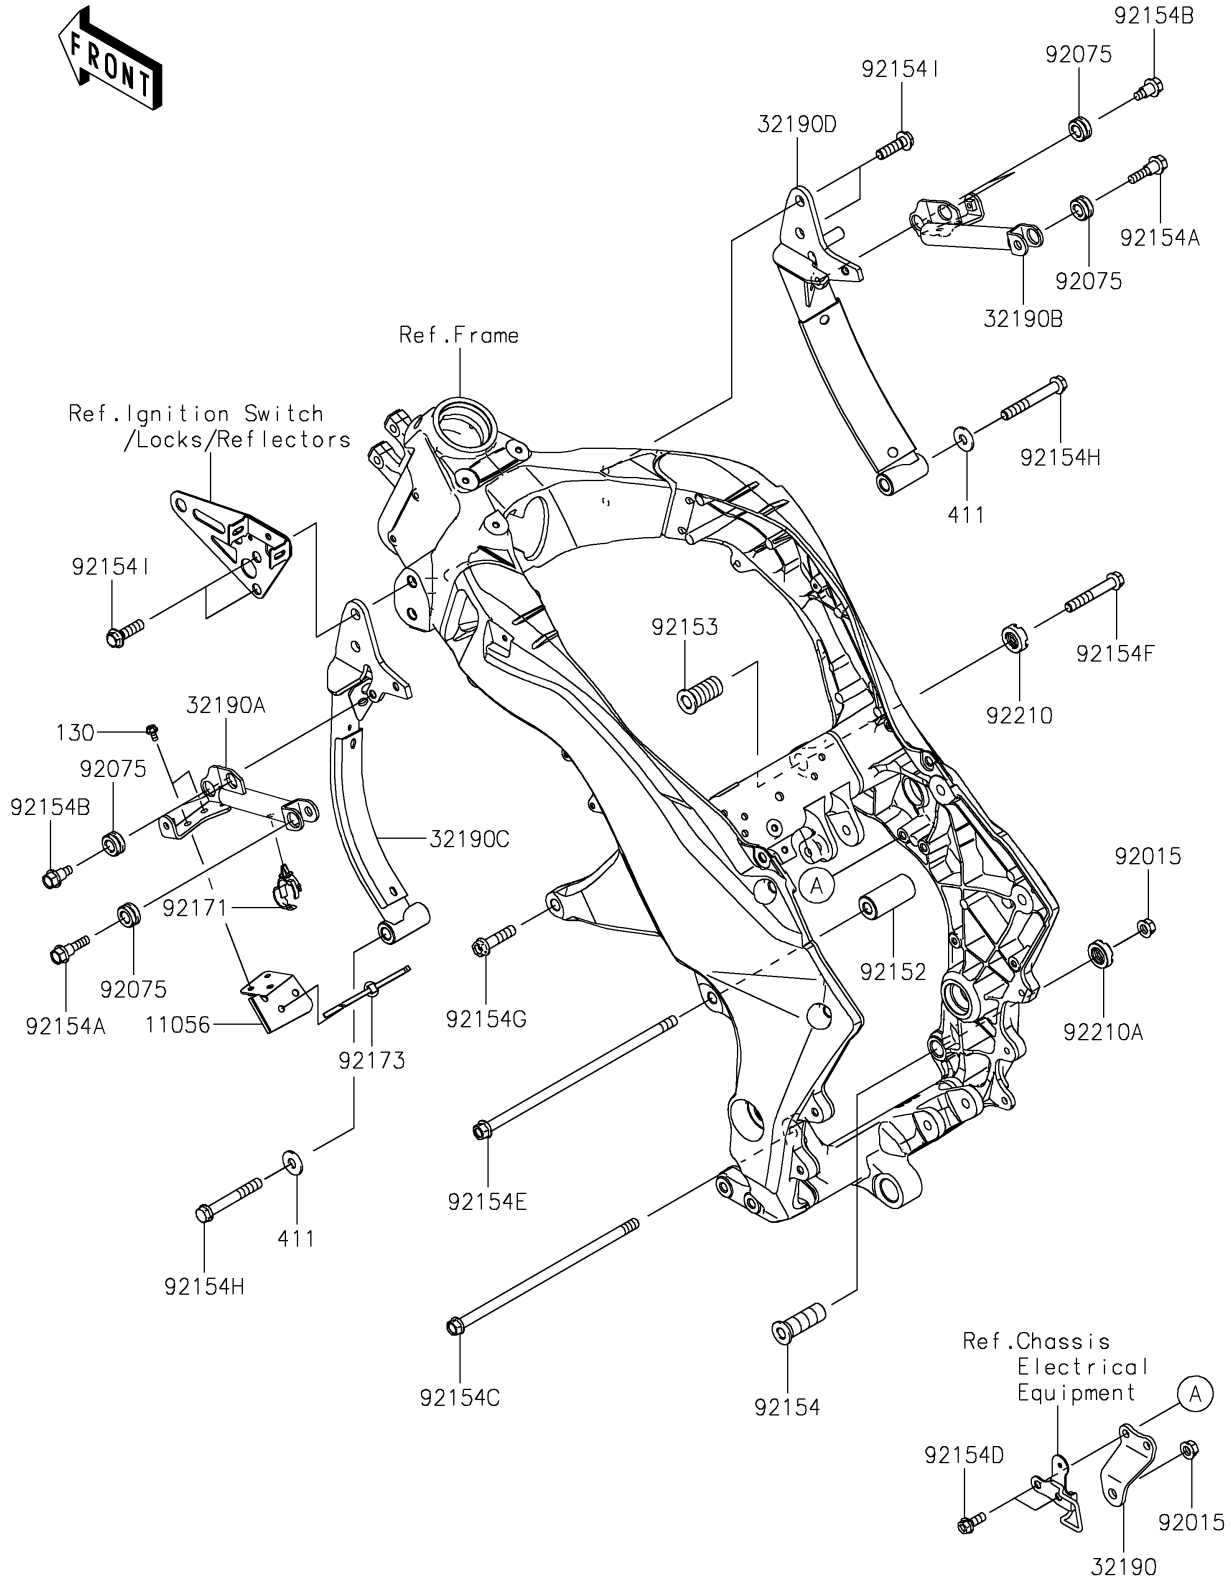

2023 NINJA® 1000SX PARTS DIAGRAM

Engine Mount

F2122

2023 NINJA® 1000SX PARTS LIST

Engine Mount

ITEM NAME	PART NUMBER	QUANTITY
BRACKET,HEAT SHIELD,LH (Ref # 11056)	11056-3781	1
BRACKET-ENGINE,CR CASE UPP,BLK (Ref # 32190)	32190-0458-18R	1
BRACKET-ENGINE,LH (Ref # 32190A)	32190-0582	1
BRACKET-ENGINE,RH (Ref # 32190B)	32190-0583	1
BRACKET-ENGINE,LH,F.S.BLACK (Ref # 32190C)	32190-0648-18R	1
BRACKET-ENGINE,RH,F.S.BLACK (Ref # 32190D)	32190-0649-18R	1
NUT,FLANGED,10MM (Ref # 92015)	92015-1180	2
DAMPER (Ref # 92075)	92075-1898	6
COLLAR,11X26X56.5 (Ref # 92152)	92152-0853	1
BOLT,SOCKET,20X43 (Ref # 92153)	92153-0488	1
BOLT,ENGINE MOUNT,18X53.5 (Ref # 92154)	92154-0267	1
BOLT,FLANGED,8X35 (Ref # 92154A)	92154-0742	2
BOLT,FLANGED,8X20 (Ref # 92154B)	92154-0749	4
BOLT,FLANGED,10X255 (Ref # 92154C)	92154-0827	1
BOLT,FLANGED,8X20 (Ref # 92154D)	92154-1852	2
BOLT,FLANGED,10X270 (Ref # 92154E)	92154-2309	1
BOLT,FLANGED,10X65 (Ref # 92154F)	92154-2310	1
BOLT,FLANGED,10X40 (Ref # 92154G)	92154-2311	1
BOLT,FLANGED,10X75 (Ref # 92154H)	92154-2312	2
BOLT,FLANGED,10X35 (Ref # 92154I)	92154-7111	4
CLAMP,20MM DIA. (Ref # 92171)	92171-0069	1
CLAMP (Ref # 92173)	92173-0742	1
NUT,20MM (Ref # 92210)	92210-0591	1
NUT,CASTLE,18MM (Ref # 92210A)	92210-1517	1
BOLT-FLANGED,5X10 (Ref # 130)	130BB0510	2
WASHER-PLAIN,10MM,BLACK (Ref # 411)	411AB1000	2