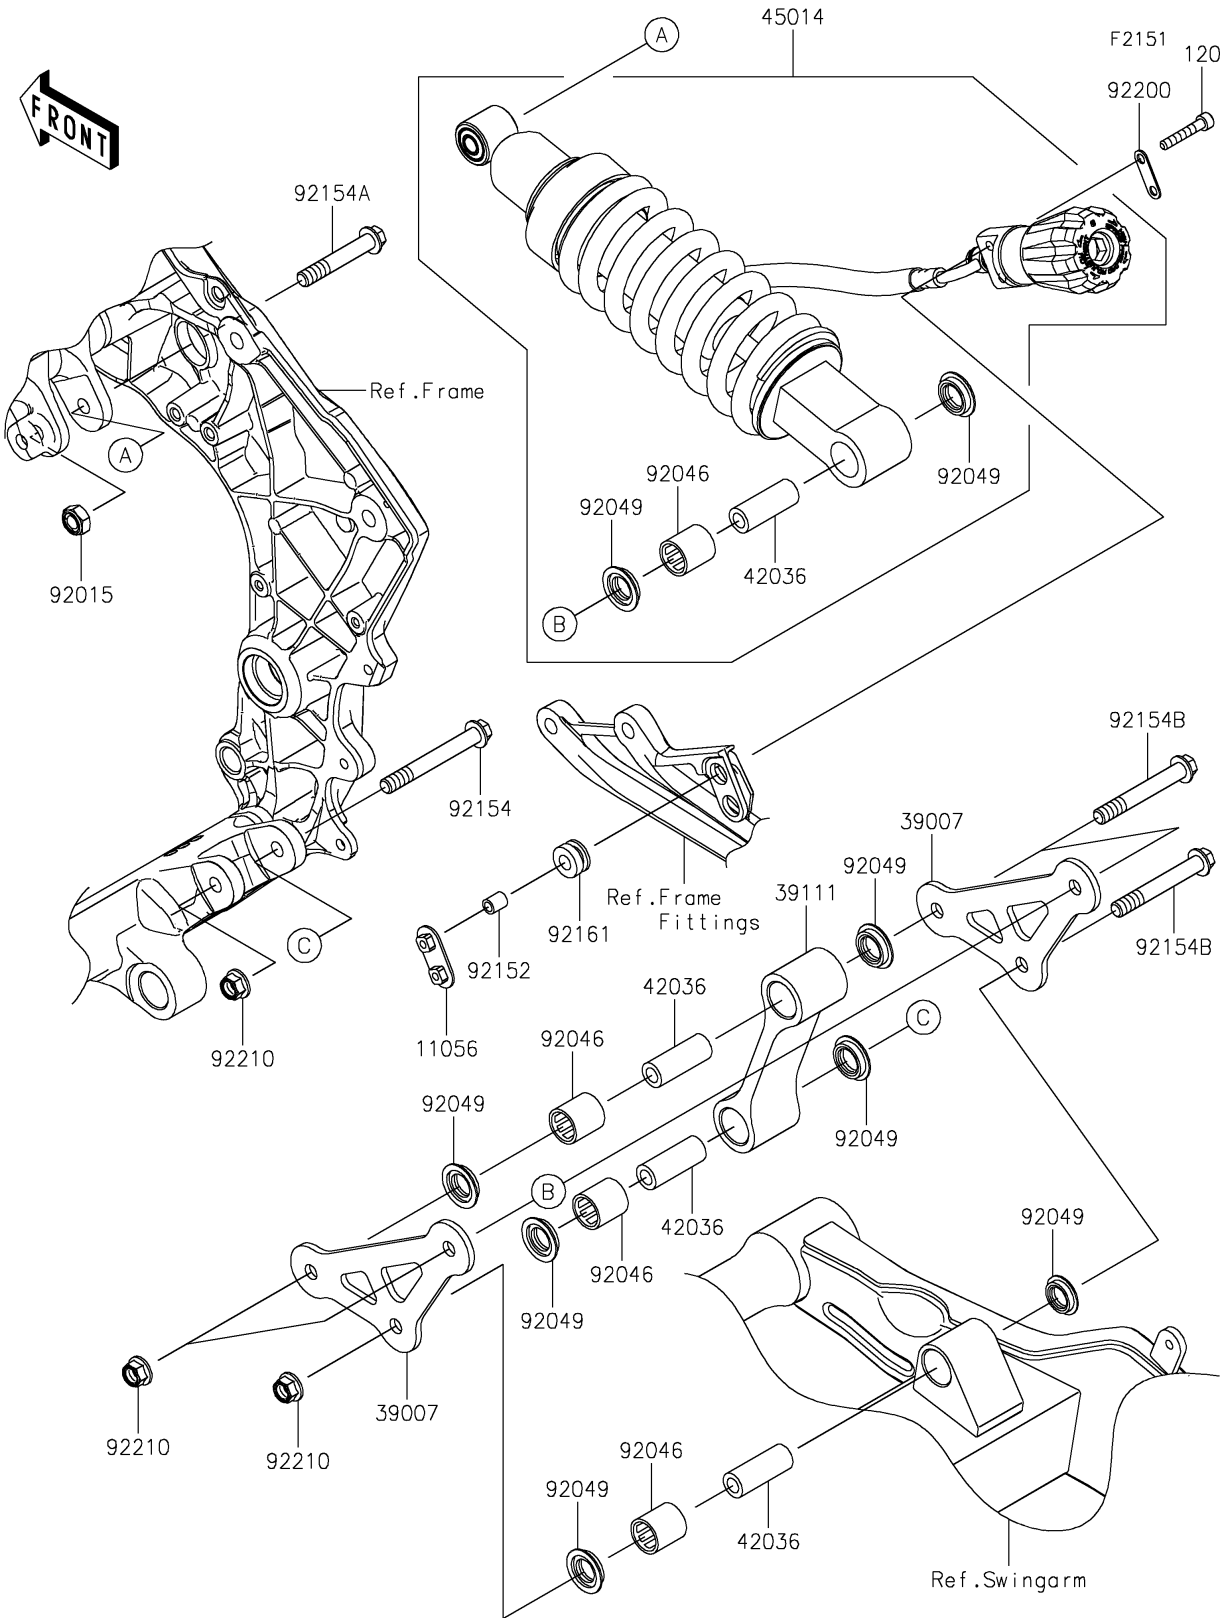

# 2022 NINJA® 1000SX PARTS DIAGRAM

## Suspension/Shock Absorber

## 2022 NINJA® 1000SX PARTS LIST

### Suspension/Shock Absorber

ITEM NAME	PART NUMBER	QUANTITY
BRACKET (Ref # 11056)	11056-1914	1
ARM-SUSP,P.SILVER (Ref # 39007)	39007-0405-458	2
ROD-TIE,SUSPENSION (Ref # 39111)	39111-0350	1
SLEEVE,10.1X17X44.5 (Ref # 42036)	42036-1342	4
SHOCKABSORBER,SPG SIL+BODY BLK (Ref # 45014)	45014-0592-37R	1
NUT,LOCK,10MM,BLACK (Ref # 92015)	92015-1189	1
BEARING-NEEDLE,SFYZM172425 (Ref # 92046)	92046-1273	4
SEAL-OIL,MHA17245.7F (Ref # 92049)	92049-1223	8
COLLAR,6.4X10X12 (Ref # 92152)	92152-1628	2
BOLT,FLANGED,10X77 (Ref # 92154)	92154-0262	1
BOLT,FLANGED,10X60 (Ref # 92154A)	92154-0263	1
BOLT,FLANGED,10X67 (Ref # 92154B)	92154-0264	3
DAMPER (Ref # 92161)	92161-0036	2
WASHER (Ref # 92200)	92200-2307	1
NUT,LOCK,FLANGED,10MM (Ref # 92210)	92210-1139	4
BOLT-SOCKET,6X35 (Ref # 120)	120CC0635	2