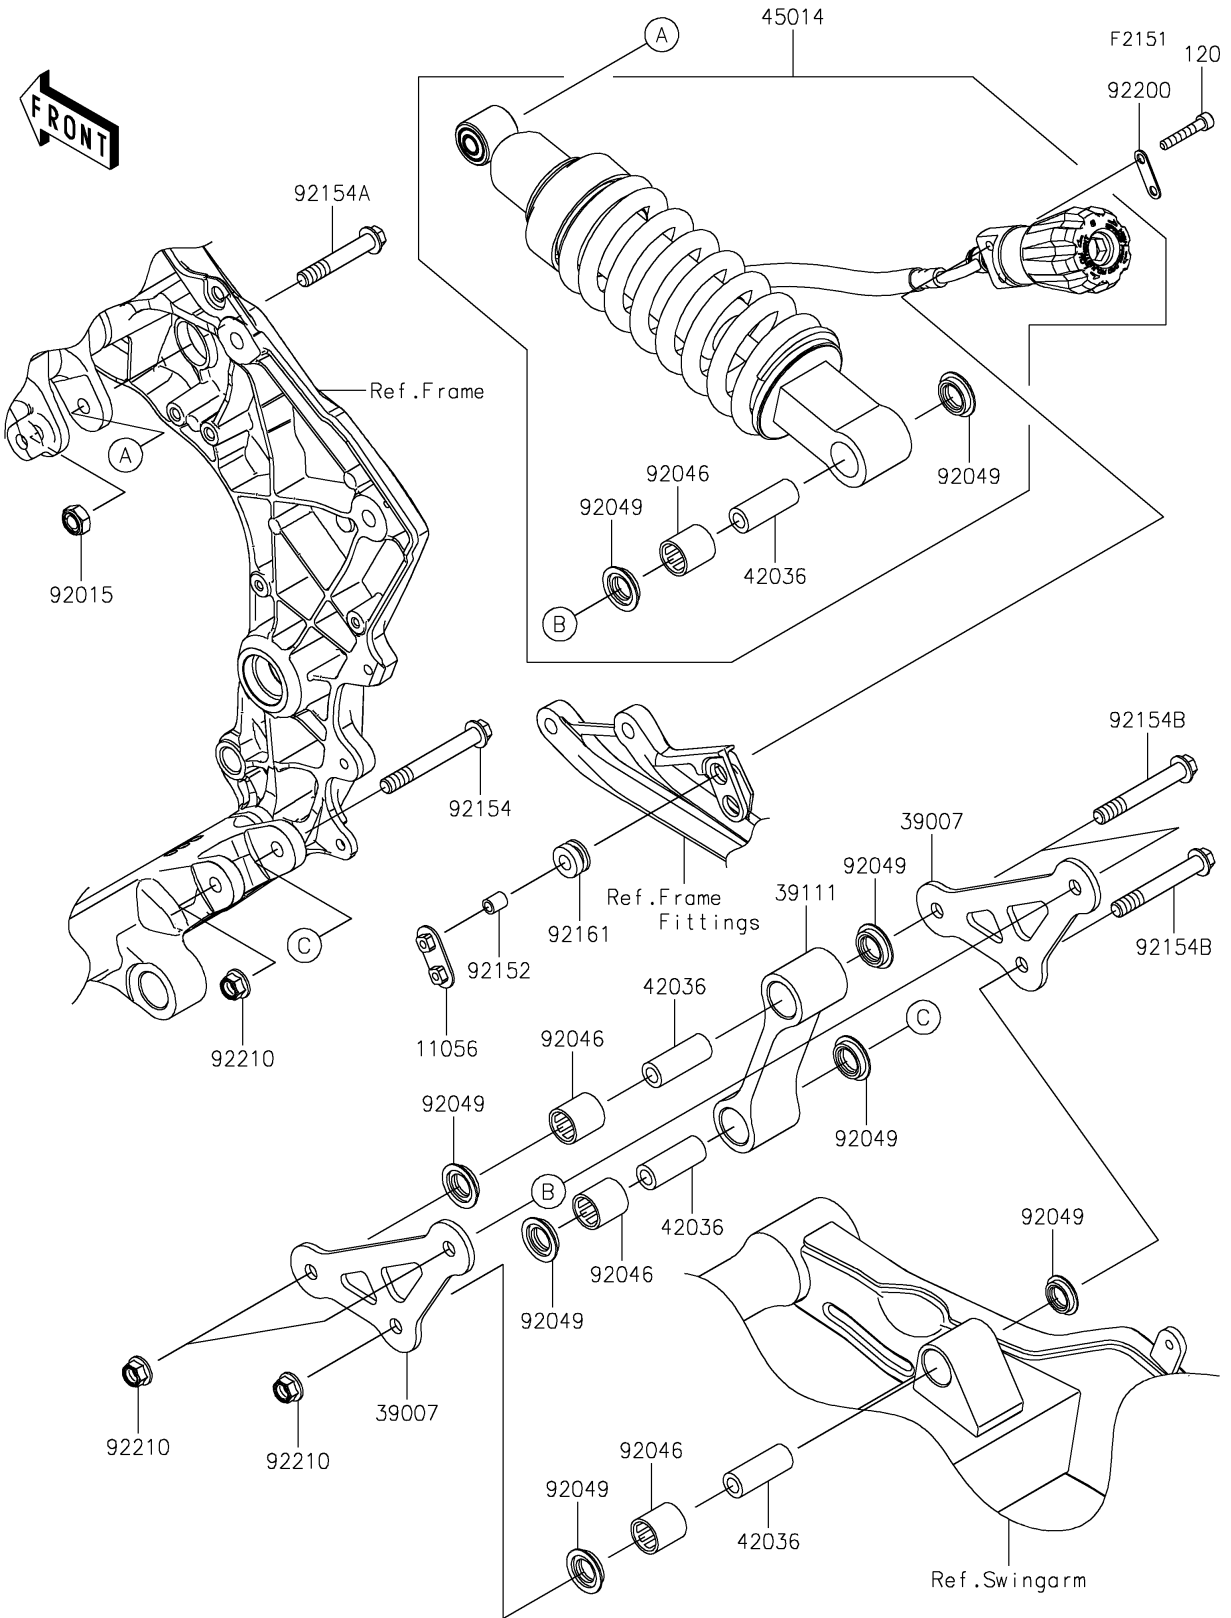

2024 Ninja 1000SX PARTS DIAGRAM

Suspension/Shock Absorber

2024 Ninja 1000SX PARTS LIST

Suspension/Shock Absorber

ITEM NAME	PART NUMBER	QUANTITY
BRACKET (Ref # 11056)	11056-1914	1
ARM-SUSP,P.SILVER (Ref # 39007)	39007-0405-458	2
ROD-TIE,SUSPENSION (Ref # 39111)	39111-0350	1
SLEEVE,10.1X17X44.5 (Ref # 42036)	42036-1342	4
SHOCKABSORBER,SPG SIL+BODY BLK (Ref # 45014)	45014-0592-37R	1
NUT,LOCK,10MM,BLACK (Ref # 92015)	92015-1189	1
BEARING-NEEDLE,SFYZM172425 (Ref # 92046)	92046-1273	4
SEAL-OIL,MHA17245.7F (Ref # 92049)	92049-1223	8
COLLAR,6.4X10X12 (Ref # 92152)	92152-1628	2
BOLT,FLANGED,10X77 (Ref # 92154)	92154-0262	1
BOLT,FLANGED,10X60 (Ref # 92154A)	92154-0263	1
BOLT,FLANGED,10X67 (Ref # 92154B)	92154-0264	3
DAMPER (Ref # 92161)	92161-0036	2
WASHER (Ref # 92200)	92200-2307	1
NUT,LOCK,FLANGED,10MM (Ref # 92210)	92210-1139	4
BOLT-SOCKET,6X35 (Ref # 120)	120CC0635	2