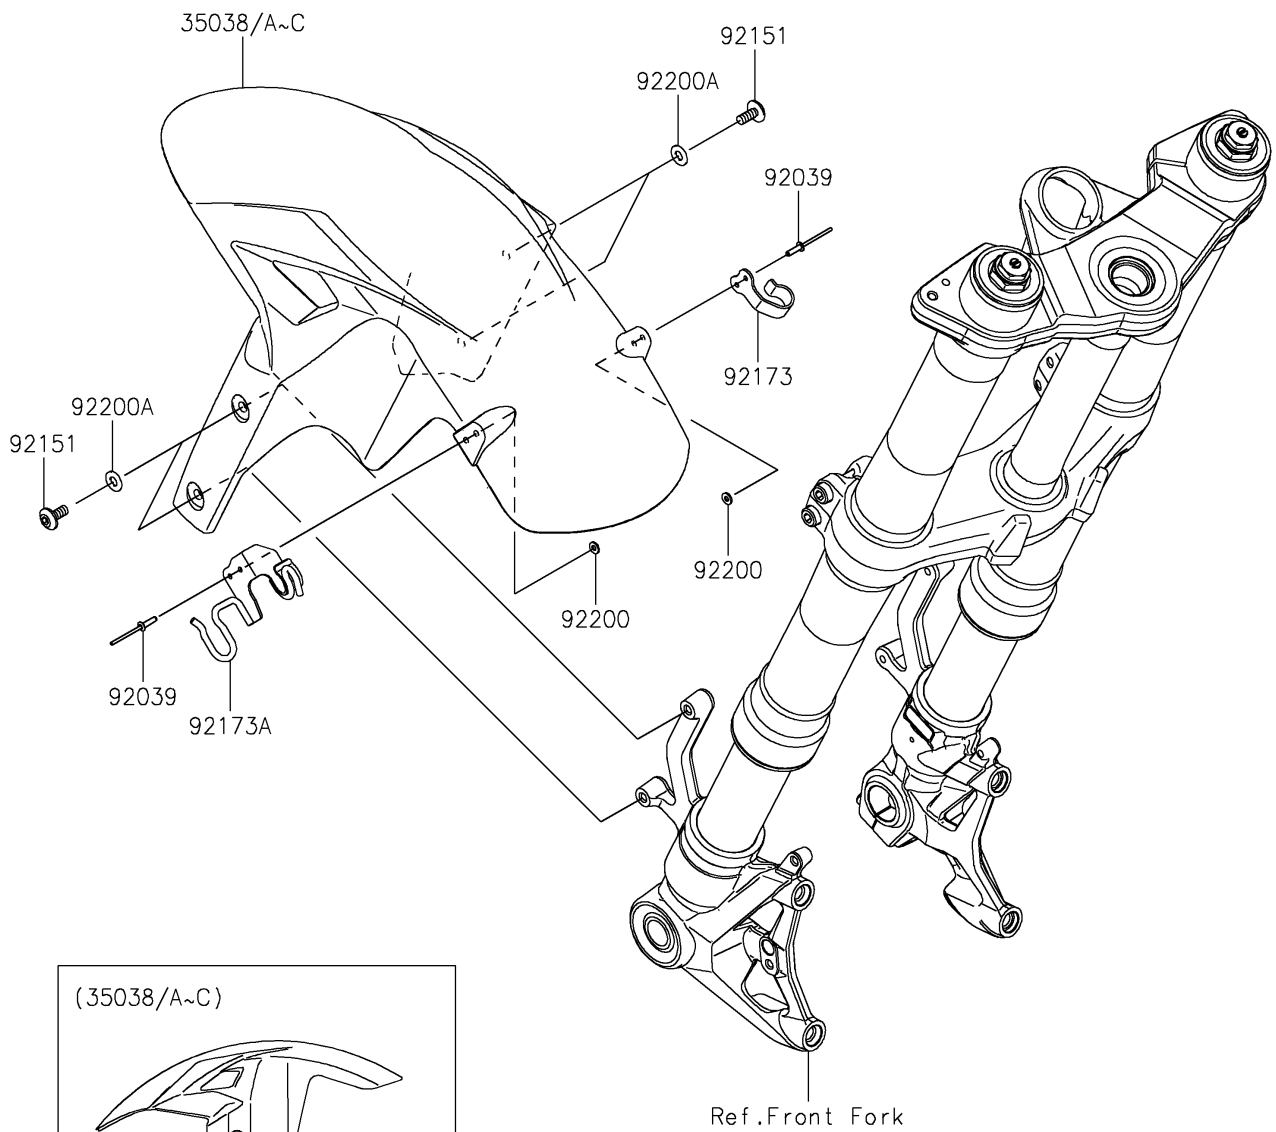

# 2022 NINJA® 1000SX PARTS DIAGRAM

Front Fender(s)

F2171

## 2022 NINJA® 1000SX PARTS LIST

### Front Fender(s)

ITEM NAME	PART NUMBER	QUANTITY
FENDER-FRONT,M.M.G.GRAY (Ref # 35038B)	35038-0009-68P	1
RIVET (Ref # 92039)	92039-1231	4
BOLT,SOCKET,6X14 (Ref # 92151)	92151-1654	4
CLAMP,FENDER,RH (Ref # 92173)	92173-1097	1
CLAMP,FENDER,LH (Ref # 92173A)	92173-2169	1
WASHER,3.5X8X1 (Ref # 92200)	92200-1251	4
WASHER,6.5X14X1 (Ref # 92200A)	92200-1388	4