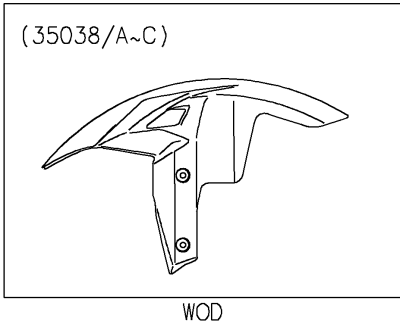

# 2022 NINJA® 1000SX PARTS DIAGRAM

Front Fender(s)

F2171

### Front Fender(s)

ITEM NAME	PART NUMBER	QUANTITY
FENDER-FRONT,M.M.G.GRAY (Ref # 35038B)	35038-0009-68P	1
RIVET (Ref # 92039)	92039-1231	4
BOLT,SOCKET,6X14 (Ref # 92151)	92151-1654	4
CLAMP,FENDER,RH (Ref # 92173)	92173-1097	1
CLAMP,FENDER,LH (Ref # 92173A)	92173-2169	1
WASHER,3.5X8X1 (Ref # 92200)	92200-1251	4
WASHER,6.5X14X1 (Ref # 92200A)	92200-1388	4