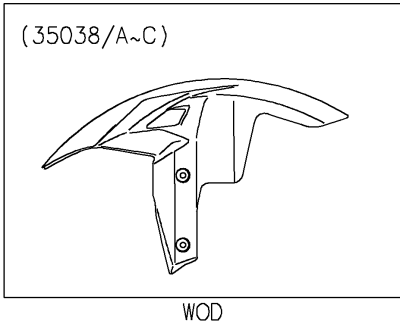

# 2022 NINJA® 1000SX PARTS DIAGRAM

Front Fender(s)

F2171

### Front Fender(s)

ITEM NAME	PART NUMBER	QUANTITY
FENDER-FRONT,M.D.BLACK (Ref # 35038)	35038-0009-17K	1
RIVET (Ref # 92039)	92039-1231	4
BOLT,SOCKET,6X14 (Ref # 92151)	92151-1654	4
CLAMP,FENDER,RH (Ref # 92173)	92173-1097	1
CLAMP,FENDER,LH (Ref # 92173A)	92173-2169	1
WASHER,3.5X8X1 (Ref # 92200)	92200-1251	4
WASHER,6.5X14X1 (Ref # 92200A)	92200-1388	4