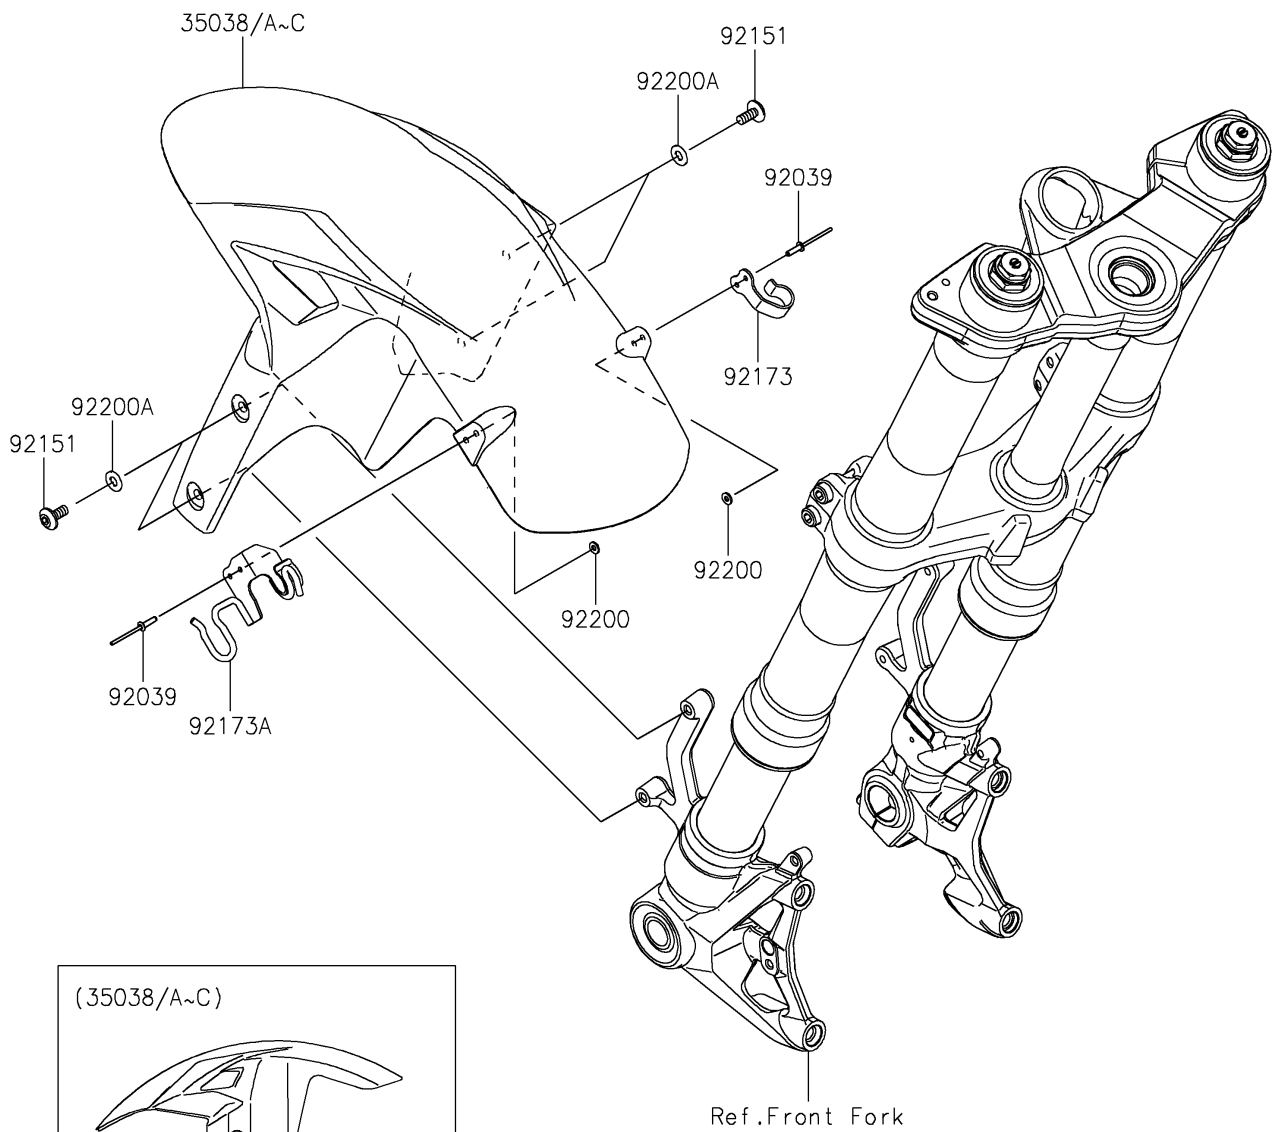

# 2022 NINJA® 1000SX PARTS DIAGRAM

Front Fender(s)

F2171

## 2022 NINJA® 1000SX PARTS LIST

### Front Fender(s)

ITEM NAME	PART NUMBER	QUANTITY
FENDER-FRONT,M.D.BLACK (Ref # 35038)	35038-0009-17K	1
RIVET (Ref # 92039)	92039-1231	4
BOLT,SOCKET,6X14 (Ref # 92151)	92151-1654	4
CLAMP,FENDER,RH (Ref # 92173)	92173-1097	1
CLAMP,FENDER,LH (Ref # 92173A)	92173-2169	1
WASHER,3.5X8X1 (Ref # 92200)	92200-1251	4
WASHER,6.5X14X1 (Ref # 92200A)	92200-1388	4