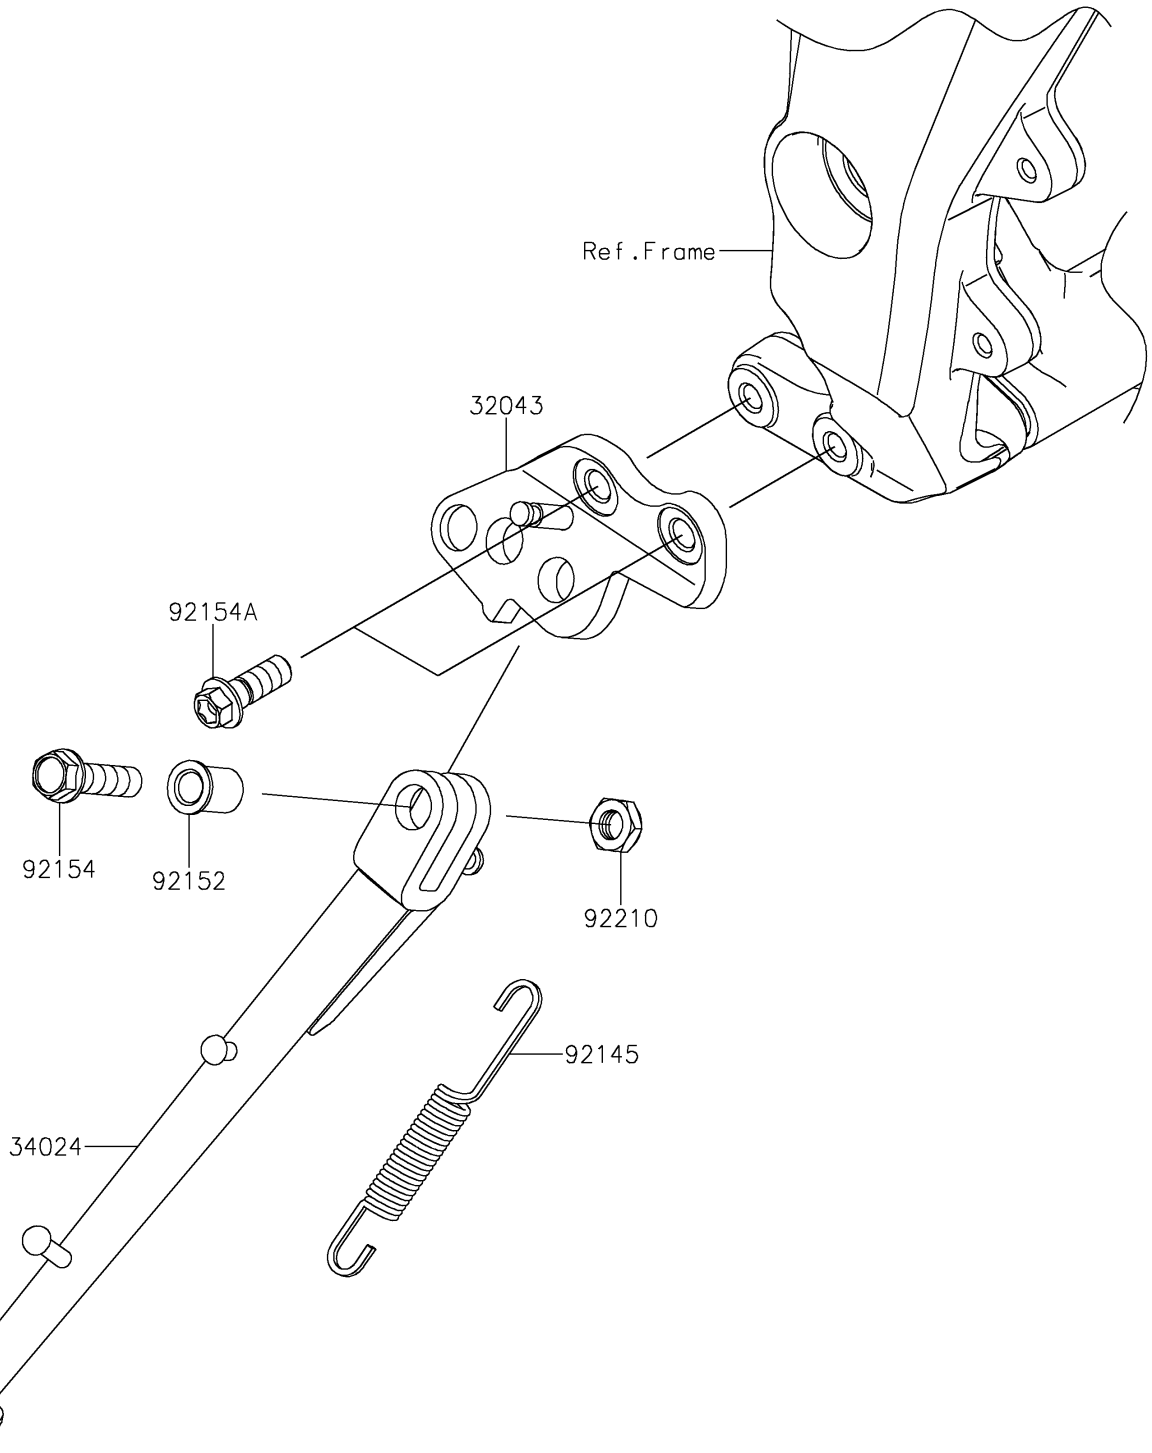

2022 NINJA® 1000SX PARTS DIAGRAM

Stand(s)

F2190

2022 NINJA® 1000SX PARTS LIST

Stand(s)

ITEM NAME	PART NUMBER	QUANTITY
BRACKET-STAND,F.S.BLACK (Ref # 32043)	32043-0661-18R	1
STAND-SIDE,F.S.BLACK (Ref # 34024)	34024-0123-18R	1
SPRING,SIDE STAND (Ref # 92145)	92145-0562	1
COLLAR,10.2X15X20.1 (Ref # 92152)	92152-1828	1
BOLT,FLANGED,10X37 (Ref # 92154)	92154-2330	1
BOLT,FLANGED,10X28 (Ref # 92154A)	92154-4148	2
NUT,LOCK,10MM (Ref # 92210)	92210-0784	1