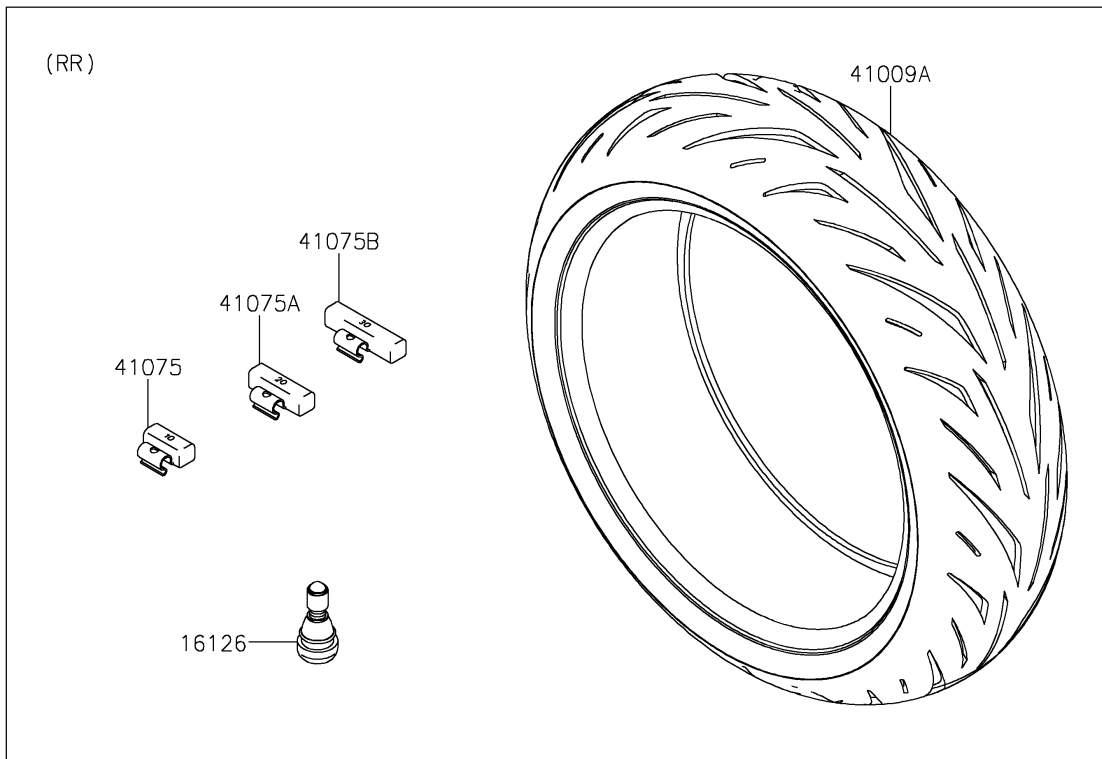

2022 NINJA® 1000SX PARTS DIAGRAM

Tires

F2210

2022 NINJA® 1000SX PARTS LIST

Tires

ITEM NAME	PART NUMBER	QUANTITY
VALVE,TIRE (Ref # 16126)	16126-1140	2
TIRE,FR,120/70ZR17(58W),S22F (Ref # 41009)	41009-0839	1
TIRE,RR,190/50ZR17(73W),S22R (Ref # 41009A)	41009-0840	1
BALANCER-WHEEL,10G,SILVER (Ref # 41075)	41075-0007	AR
BALANCER-WHEEL,20G,SILVER (Ref # 41075A)	41075-0008	AR
BALANCER-WHEEL,30G,SILVER (Ref # 41075B)	41075-0009	AR