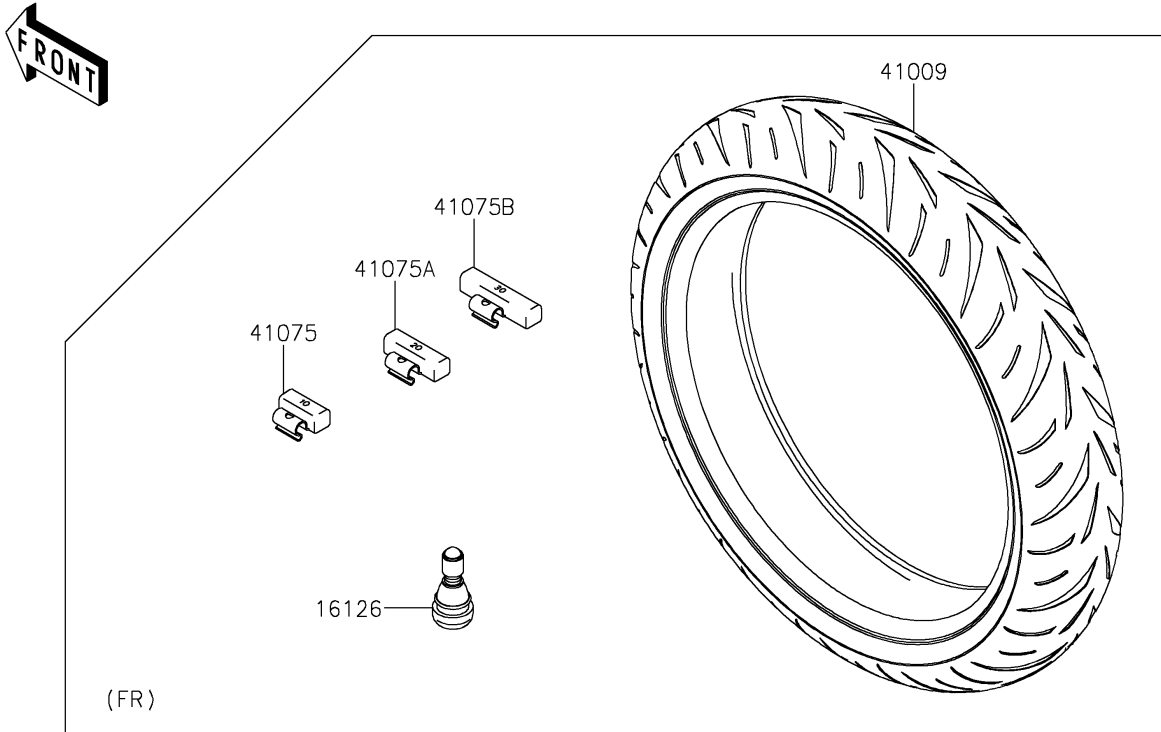

2022 NINJA® 1000SX PARTS DIAGRAM

Tires

F2210

2022 NINJA® 1000SX PARTS LIST

Tires

ITEM NAME	PART NUMBER	QUANTITY
VALVE,TIRE (Ref # 16126)	16126-1140	2
TIRE,FR,120/70ZR17(58W),S22F (Ref # 41009)	41009-0839	1
TIRE,RR,190/50ZR17(73W),S22R (Ref # 41009A)	41009-0840	1
BALANCER-WHEEL,10G,SILVER (Ref # 41075)	41075-0007	AR
BALANCER-WHEEL,20G,SILVER (Ref # 41075A)	41075-0008	AR
BALANCER-WHEEL,30G,SILVER (Ref # 41075B)	41075-0009	AR