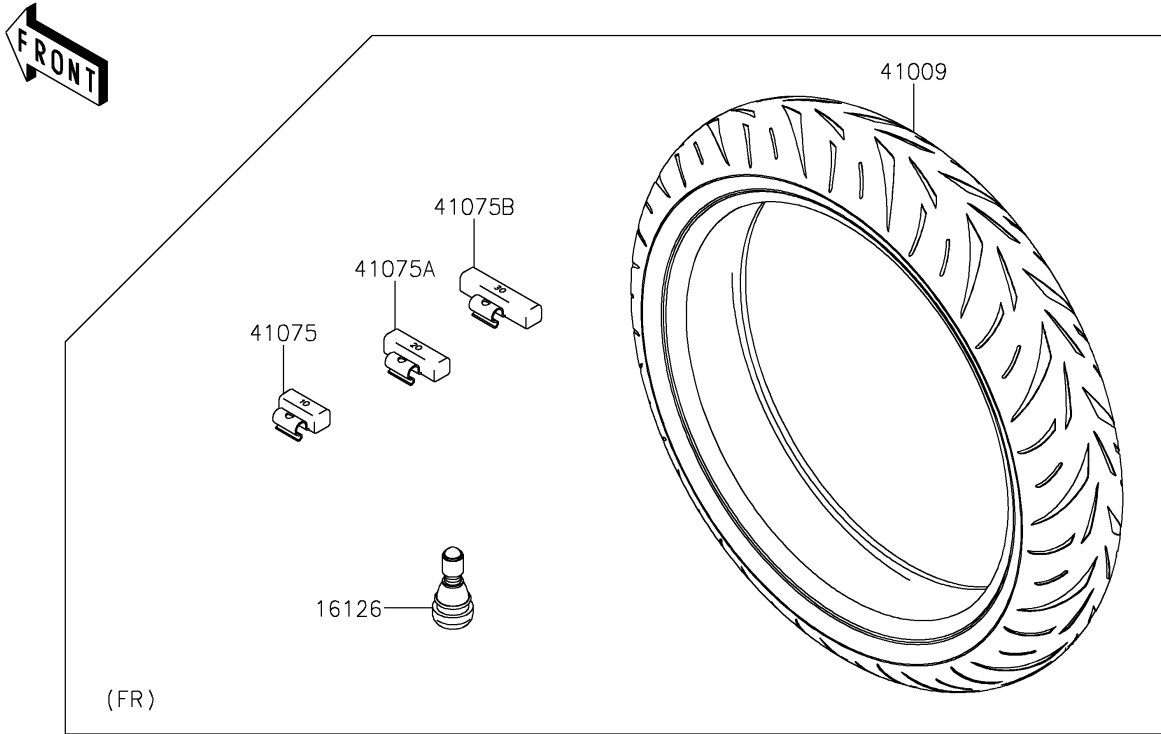

2022 NINJA® 1000SX PARTS DIAGRAM

Tires

F2210

2022 NINJA® 1000SX PARTS LIST

Tires

ITEM NAME	PART NUMBER	QUANTITY
VALVE,TIRE (Ref # 16126)	16126-1140	2
TIRE,FR,120/70ZR17(58W),S22F (Ref # 41009)	41009-0839	1
TIRE,RR,190/50ZR17(73W),S22R (Ref # 41009A)	41009-0840	1
BALANCER-WHEEL,10G,SILVER (Ref # 41075)	41075-0007	AR
BALANCER-WHEEL,20G,SILVER (Ref # 41075A)	41075-0008	AR
BALANCER-WHEEL,30G,SILVER (Ref # 41075B)	41075-0009	AR