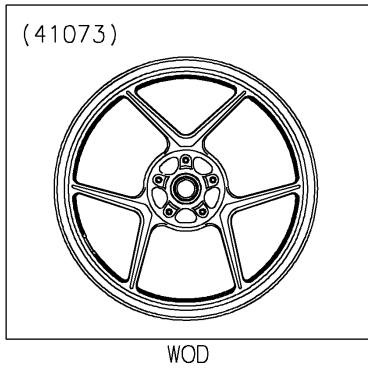

2022 NINJA® 1000SX PARTS DIAGRAM

Front Wheel

F2230

2022 NINJA® 1000SX PARTS LIST

Front Wheel

ITEM NAME	PART NUMBER	QUANTITY
AXLE,FR,20X209 (Ref # 41068)	41068-0616	1
WHEEL-ASSY,FR,G.BLACK (Ref # 41073)	41073-0724-18F	1
BEARING-BALL,20X42X12 (Ref # 92045)	92045-0820	2
SEAL-OIL,BJN30427-C3 (Ref # 92049)	92049-1057	2
COLLAR,FR HUB,L=115 (Ref # 92152)	92152-0087	1
COLLAR,20X30X13 (Ref # 92152A)	92152-1739	2