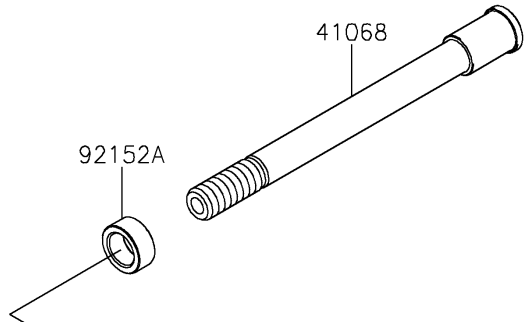

2022 NINJA® 1000SX PARTS DIAGRAM

Front Wheel

F2230

2022 NINJA® 1000SX PARTS LIST

Front Wheel

ITEM NAME	PART NUMBER	QUANTITY
AXLE,FR,20X209 (Ref # 41068)	41068-0616	1
WHEEL-ASSY,FR,G.BLACK (Ref # 41073)	41073-0724-18F	1
BEARING-BALL,20X42X12 (Ref # 92045)	92045-0820	2
SEAL-OIL,BJN30427-C3 (Ref # 92049)	92049-1057	2
COLLAR,FR HUB,L=115 (Ref # 92152)	92152-0087	1
COLLAR,20X30X13 (Ref # 92152A)	92152-1739	2