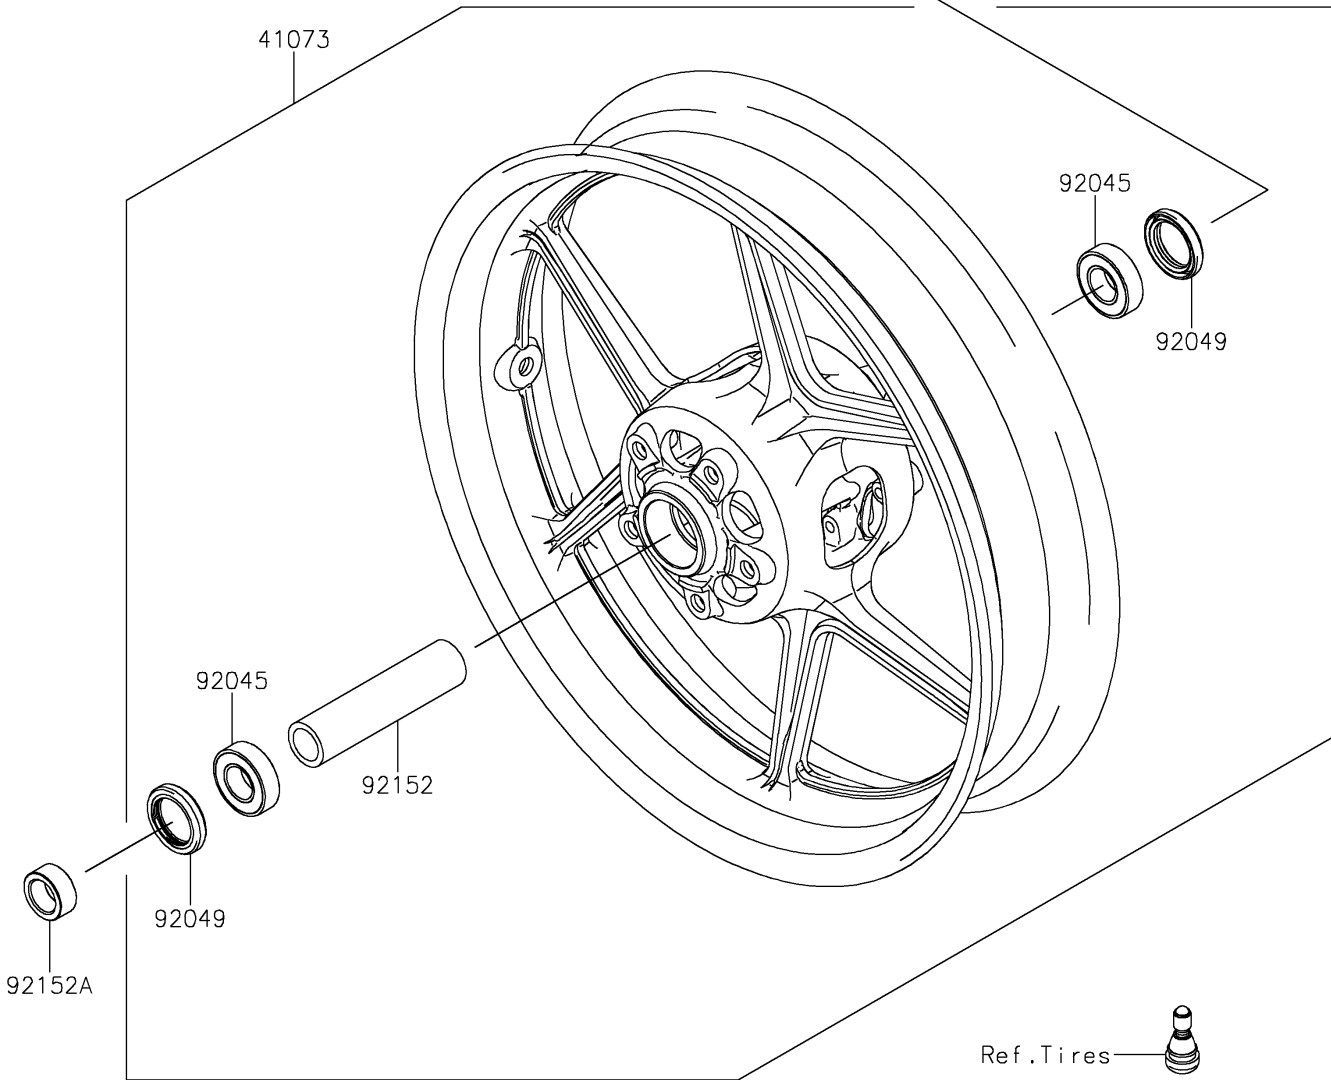

2022 NINJA® 1000SX PARTS DIAGRAM

Front Wheel

F2230

2022 NINJA® 1000SX PARTS LIST

Front Wheel

ITEM NAME	PART NUMBER	QUANTITY
AXLE,FR,20X209 (Ref # 41068)	41068-0616	1
WHEEL-ASSY,FR,G.BLACK (Ref # 41073)	41073-0724-18F	1
BEARING-BALL,20X42X12 (Ref # 92045)	92045-0820	2
SEAL-OIL,BJN30427-C3 (Ref # 92049)	92049-1057	2
COLLAR,FR HUB,L=115 (Ref # 92152)	92152-0087	1
COLLAR,20X30X13 (Ref # 92152A)	92152-1739	2