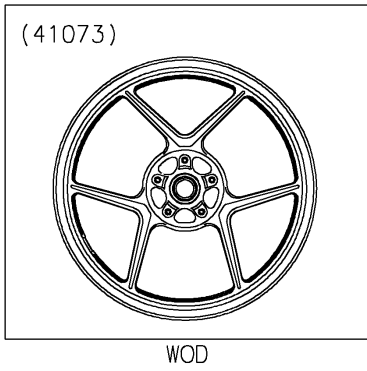

2022 NINJA® 1000SX PARTS DIAGRAM

Front Wheel

F2230

Ref. Tires 

2022 NINJA® 1000SX PARTS LIST

Front Wheel

ITEM NAME	PART NUMBER	QUANTITY
-----------	-------------	----------