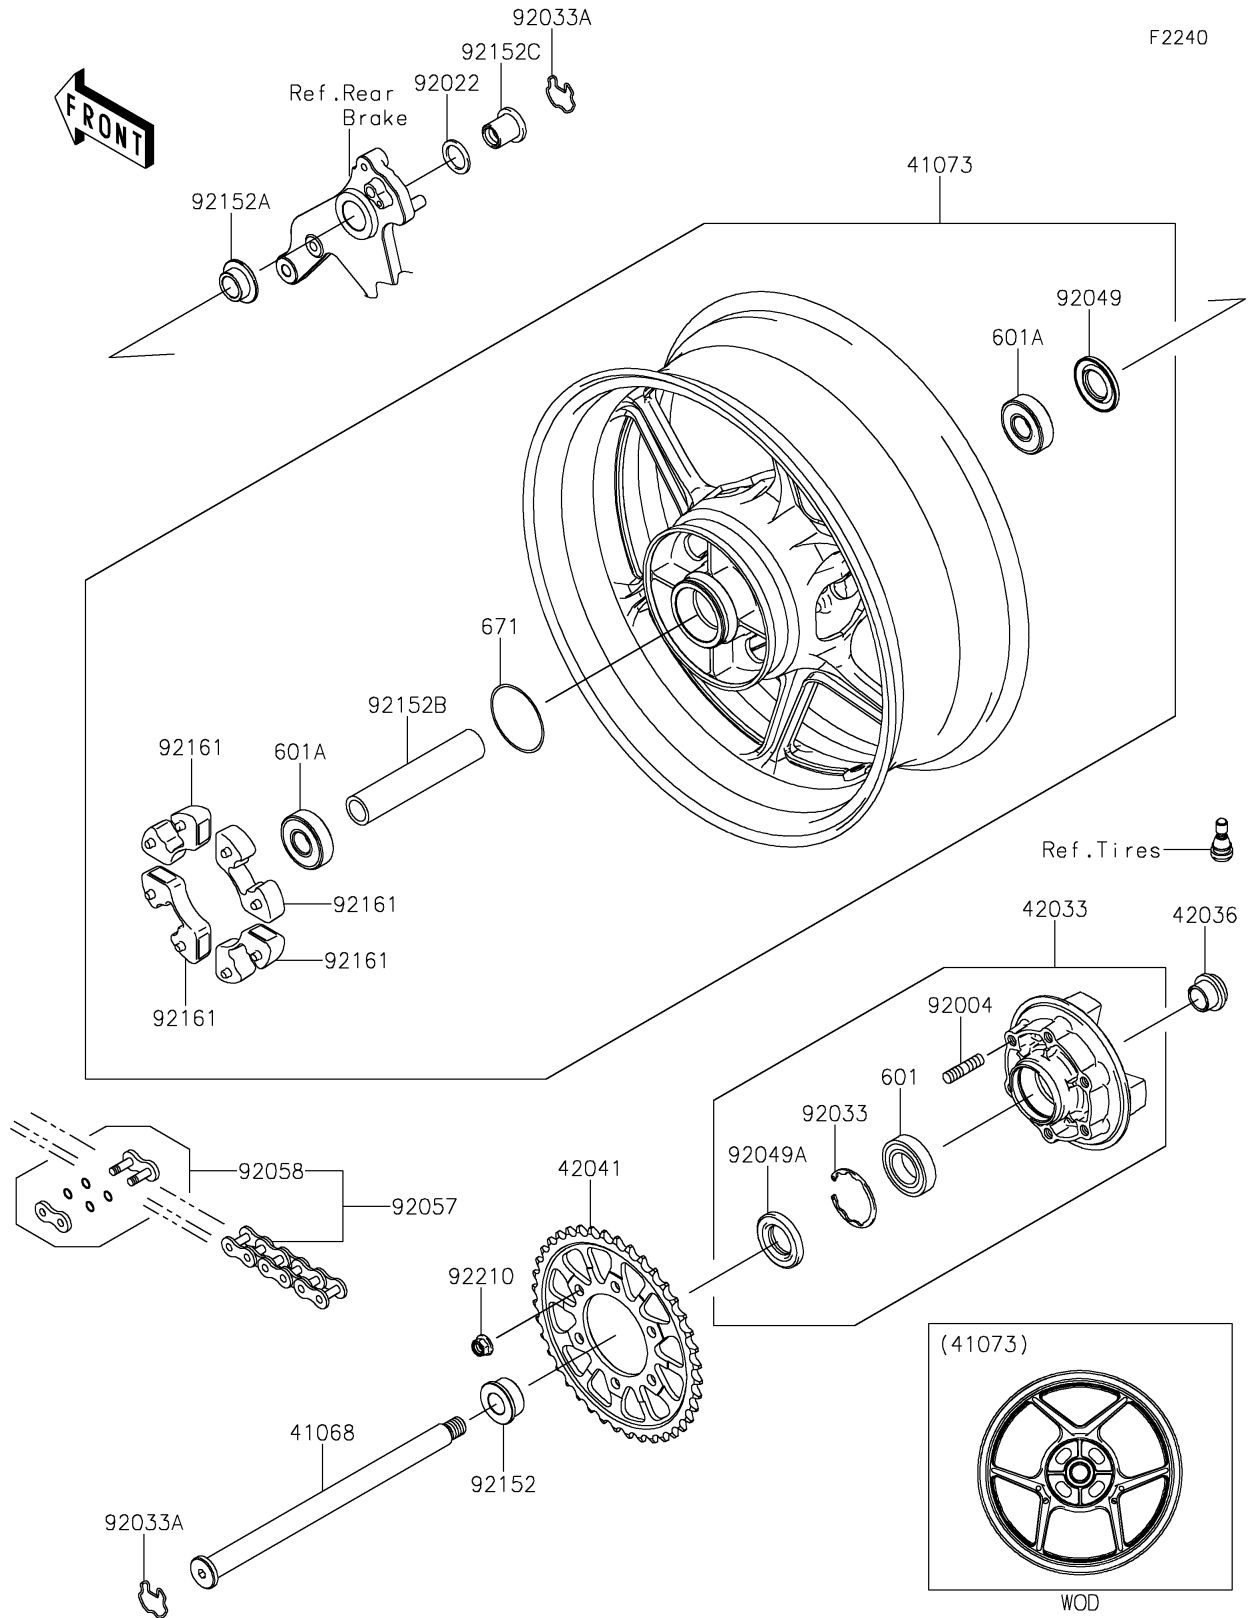

2022 NINJA® 1000SX PARTS DIAGRAM

Rear Wheel/Chain

2022 NINJA® 1000SX PARTS LIST

Rear Wheel/Chain

ITEM NAME	PART NUMBER	QUANTITY
AXLE,RR (Ref # 41068)	41068-0622	1
WHEEL-ASSY,RR,G.BLACK (Ref # 41073)	41073-0725-18F	1
COUPLING-ASSY,RR HUB (Ref # 42033)	42033-0028	1
SLEEVE,RR HUB,L=23 (Ref # 42036)	42036-1251	1
SPROCKET-HUB,41T (Ref # 42041)	42041-0095	1
STUD,10X19 (Ref # 92004)	92004-0028	6
WASHER,23X32X2.3 (Ref # 92022)	92022-1618	1
RING-SNAP,52MM (Ref # 92033)	92033-1043	1
RING-SNAP,RR AXLE (Ref # 92033A)	92033-1156	2
SEAL-OIL,27X52X5 (Ref # 92049)	92049-0723	1
SEAL-OIL (Ref # 92049A)	92049-1287	1
CHAIN,DRIVE,EK525ZX2-112L (Ref # 92057)	92057-0787	1
JOINT-CHAIN (Ref # 92058)	92058-0066	1
COLLAR,RR AXLE,LH,L=18 (Ref # 92152)	92152-0118	1
COLLAR,RR AXLE,RH,20X28X14.5 (Ref # 92152A)	92152-0876	1
COLLAR,RR HUB,20.2X28X144.5 (Ref # 92152B)	92152-0892	1
COLLAR,16X23X28 (Ref # 92152C)	92152-2279	1
DAMPER,SHOCK,RR HUB (Ref # 92161)	92161-0342	4
NUT,LOCK,FLANGED,10MM (Ref # 92210)	92210-0276	6
BEARING-BALL (Ref # 601)	601B6205UU	1
BEARING-BALL,#6304UUC3 (Ref # 601A)	601B6304UU	2
O RING,60MM (Ref # 671)	671B2560	1