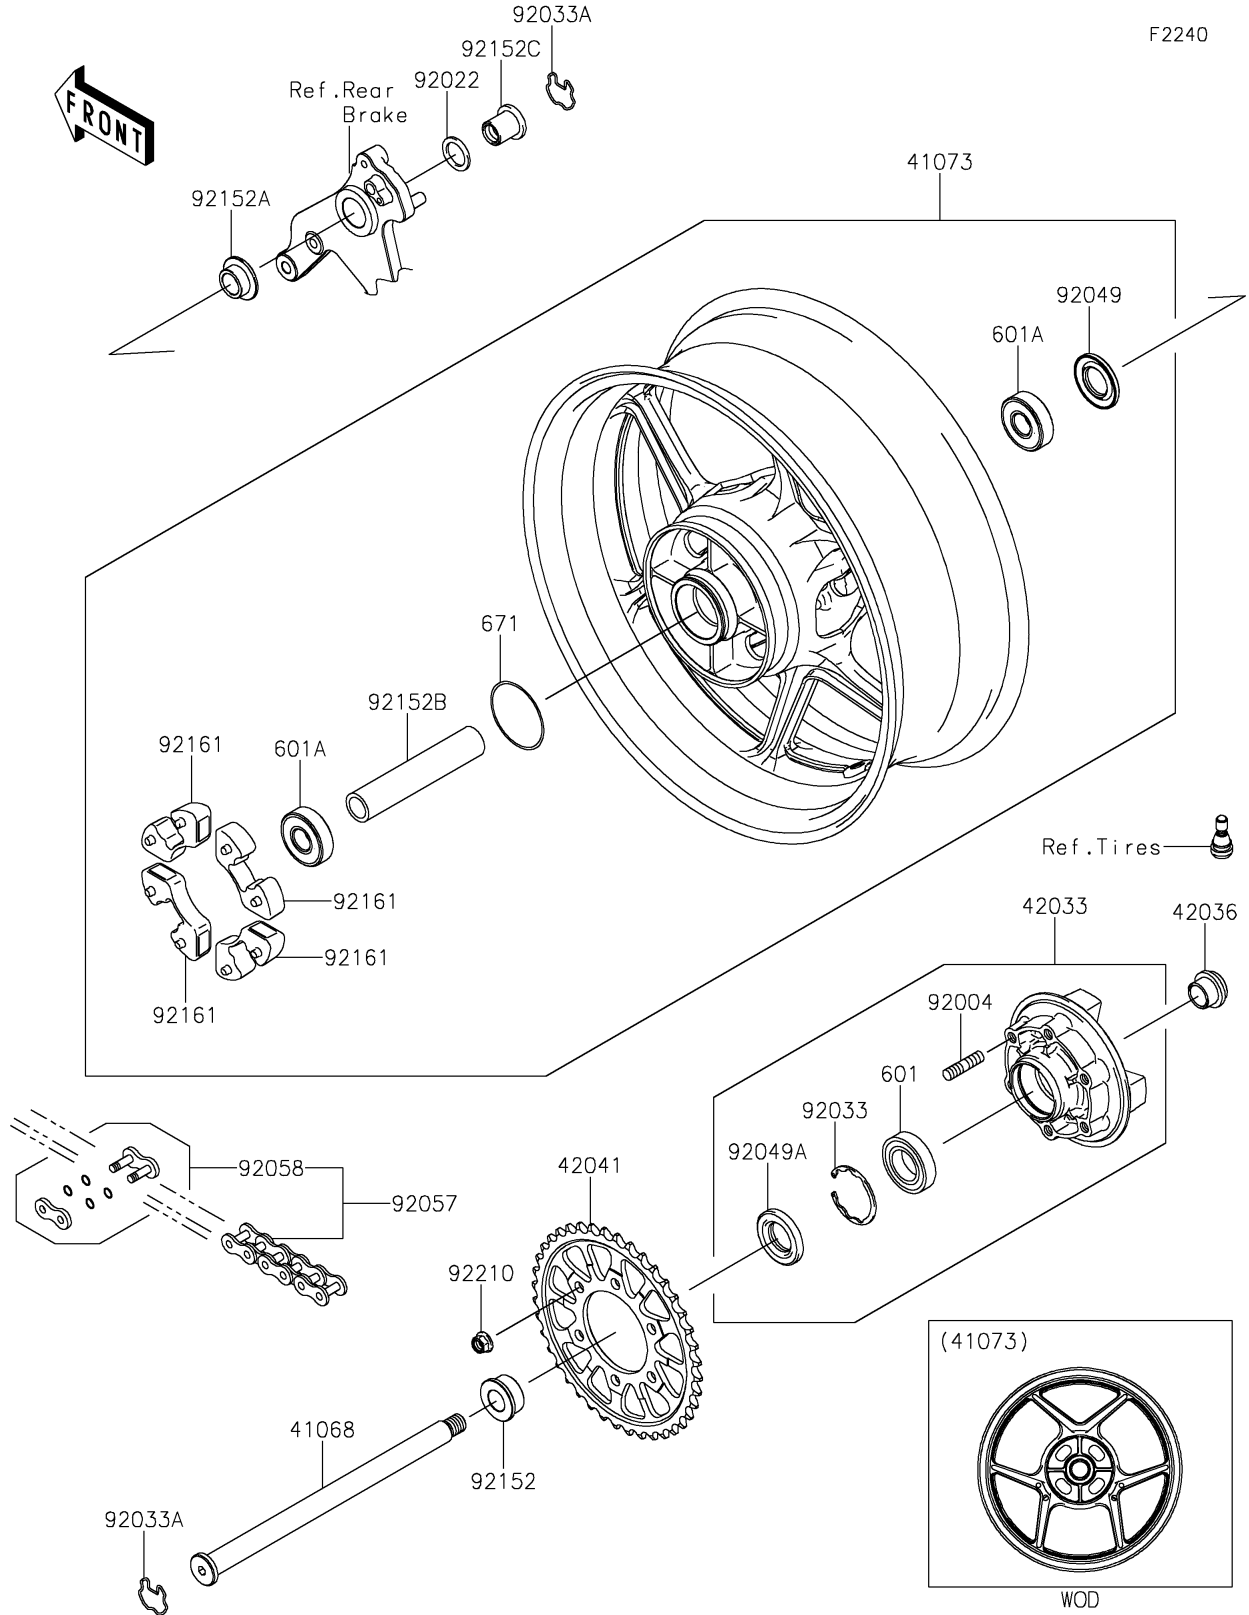

2024 Ninja 1000SX PARTS DIAGRAM

Rear Wheel/Chain

2024 Ninja 1000SX PARTS LIST

Rear Wheel/Chain

ITEM NAME	PART NUMBER	QUANTITY
AXLE,RR (Ref # 41068)	41068-0622	1
WHEEL-ASSY,RR,G.BLACK (Ref # 41073)	41073-0725-18F	1
COUPLING-ASSY,RR HUB (Ref # 42033)	42033-0028	1
SLEEVE,RR HUB,L=23 (Ref # 42036)	42036-1251	1
SPROCKET-HUB,41T (Ref # 42041)	42041-0095	1
STUD,10X19 (Ref # 92004)	92004-0028	6
WASHER,23X32X2.3 (Ref # 92022)	92022-1618	1
RING-SNAP,52MM (Ref # 92033)	92033-1043	1
RING-SNAP,RR AXLE (Ref # 92033A)	92033-1156	2
SEAL-OIL,27X52X5 (Ref # 92049)	92049-0723	1
SEAL-OIL (Ref # 92049A)	92049-1287	1
CHAIN,DRIVE,EK525ZX2-112L (Ref # 92057)	92057-0787	1
JOINT-CHAIN (Ref # 92058)	92058-0066	1
COLLAR,RR AXLE,LH,L=18 (Ref # 92152)	92152-0118	1
COLLAR,RR AXLE,RH,20X28X14.5 (Ref # 92152A)	92152-0876	1
COLLAR,RR HUB,20.2X28X144.5 (Ref # 92152B)	92152-0892	1
COLLAR,16X23X28 (Ref # 92152C)	92152-2279	1
DAMPER,SHOCK,RR HUB (Ref # 92161)	92161-0342	4
NUT,LOCK,FLANGED,10MM (Ref # 92210)	92210-0276	6
BEARING-BALL (Ref # 601)	601B6205UU	1
BEARING-BALL,#6304UUC3 (Ref # 601A)	601B6304UU	2
O RING,60MM (Ref # 671)	671B2560	1