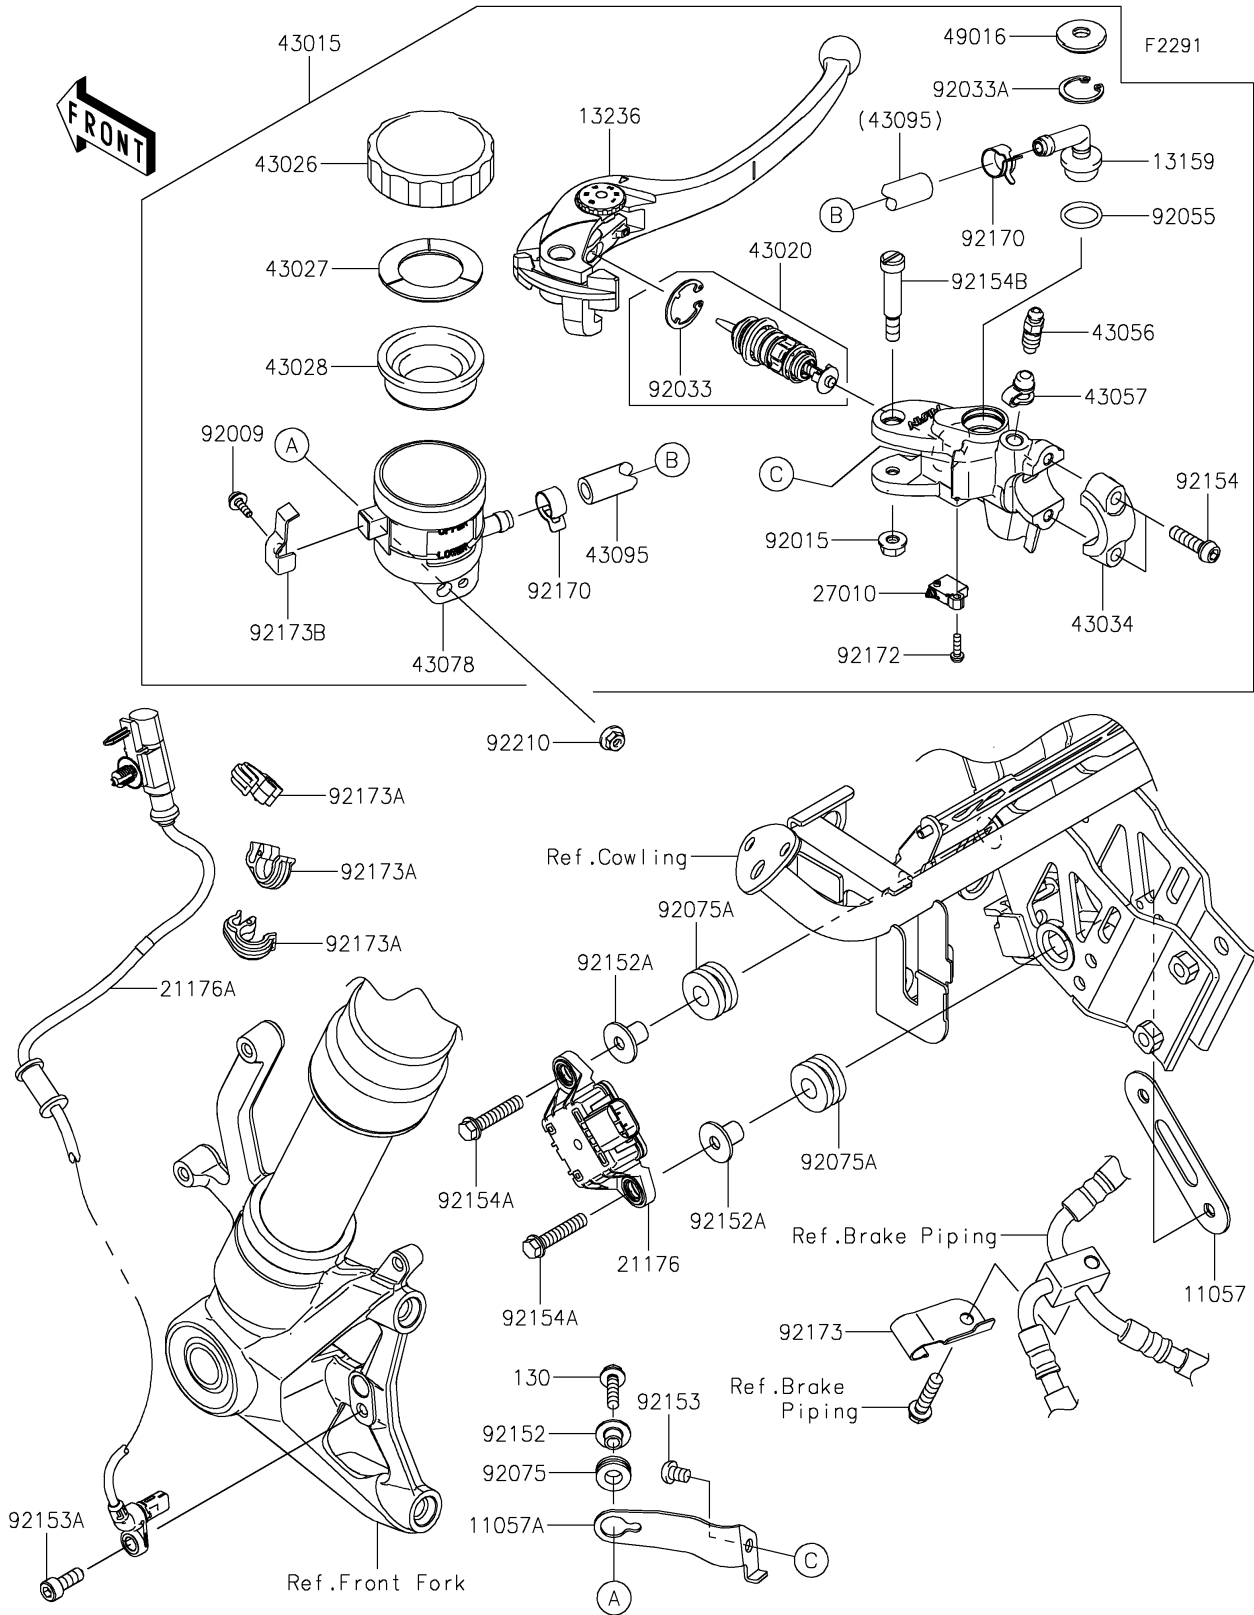

2022 NINJA® 1000SX PARTS DIAGRAM

Front Master Cylinder

2022 NINJA® 1000SX PARTS LIST

Front Master Cylinder

ITEM NAME	PART NUMBER	QUANTITY
BRACKET,SENSOR (Ref # 11057)	11057-0381	1
BRACKET,RESERVOIR (Ref # 11057A)	11057-7280	1
CONNECTOR (Ref # 13159)	13159-1061	1
LEVER-COMP,FRONT BRAKE (Ref # 13236)	13236-0824	1
SENSOR,INERTIAL (Ref # 21176)	21176-0878	1
SENSOR,WHEEL SPEED (Ref # 21176A)	21176-0923	1
SWITCH,BRAKE (Ref # 27010)	27010-0915	1
CYLINDER-ASSY-MASTER,FR (Ref # 43015)	43015-0764	1
PISTON-COMP-BRAKE (Ref # 43020)	43020-0010	1
CAP-BRAKE (Ref # 43026)	43026-1051	1
PLATE-DIAPHRAGM (Ref # 43027)	43027-1051	1
DIAPHRAGM,MASTER CYLINDER (Ref # 43028)	43028-1057	1
HOLDER-BRAKE,MASTER CYLINDER (Ref # 43034)	43034-0056	1
BREATHER-BRAKE (Ref # 43056)	43056-1056	1
CAP-BREATHER (Ref # 43057)	43057-1001	1
RESERVOIR (Ref # 43078)	43078-0591	1
HOSE-BRAKE,FR MASTER CYLINDER (Ref # 43095)	43095-0366	1
COVER-SEAL (Ref # 49016)	49016-1147	1
SCREW (Ref # 92009)	92009-1570	1
NUT,FLANGED,6MM,BLACK (Ref # 92015)	92015-1233	1
RING-SNAP (Ref # 92033)	92033-0034	1
RING-SNAP,20.5MM (Ref # 92033A)	92033-1186	1
RING-O,14.8X2.4 (Ref # 92055)	92055-0741	1
DAMPER (Ref # 92075)	92075-161	1
DAMPER,10X24X12 (Ref # 92075A)	92075-1690	2
COLLAR (Ref # 92152)	92152-0017	1
COLLAR,6.3X9.5X14.1 (Ref # 92152A)	92152-1847	2
BOLT,6X8 (Ref # 92153)	92153-0578	1
BOLT,SOCKET,6X16 (Ref # 92153A)	92153-1344	1

2022 NINJA® 1000SX PARTS LIST

Front Master Cylinder

ITEM NAME	PART NUMBER	QUANTITY
BOLT,SOCKET,6X22 (Ref # 92154)	92154-1724	2
BOLT,FLANGED,6X30 (Ref # 92154A)	92154-1857	2
BOLT,LEVER (Ref # 92154B)	92154-1912	1
CLAMP,HOSE (Ref # 92170)	92170-1091	2
SCREW (Ref # 92172)	92172-1243	1
CLAMP (Ref # 92173)	92173-0086	1
CLAMP,HOSE&SENSOR LINE (Ref # 92173A)	92173-1613	3
CLAMP (Ref # 92173B)	92173-1790	1
NUT,FLANGED,5MM (Ref # 92210)	92210-0007	1
BOLT-FLANGED,5X20 (Ref # 130)	130BB0520	1