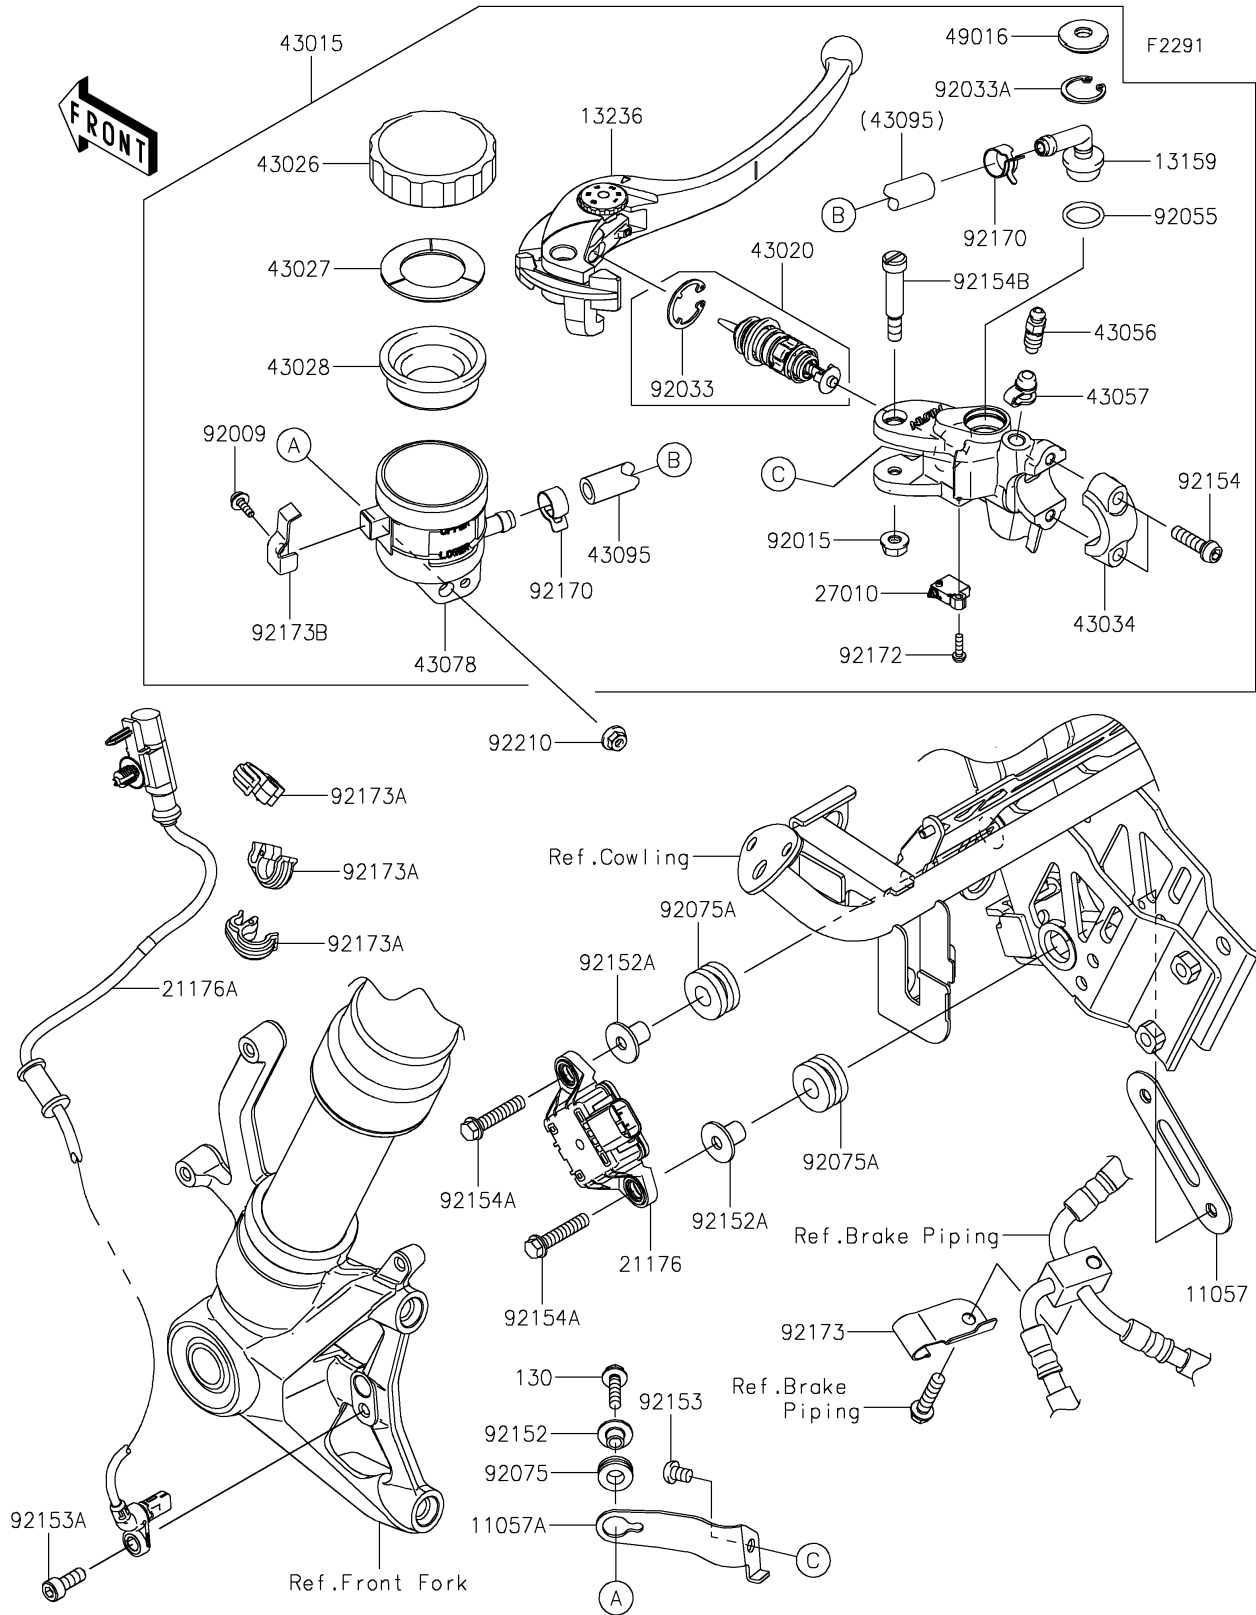

2022 NINJA® 1000SX PARTS DIAGRAM

Front Master Cylinder

2022 NINJA® 1000SX PARTS LIST

Front Master Cylinder

ITEM NAME	PART NUMBER	QUANTITY
BRACKET,SENSOR (Ref # 11057)	11057-0381	1
BRACKET,RESERVOIR (Ref # 11057A)	11057-7280	1
CONNECTOR (Ref # 13159)	13159-1061	1
LEVER-COMP,FRONT BRAKE (Ref # 13236)	13236-0824	1
SENSOR,INERTIAL (Ref # 21176)	21176-0878	1
SENSOR,WHEEL SPEED (Ref # 21176A)	21176-0923	1
SWITCH,BRAKE (Ref # 27010)	27010-0915	1
CYLINDER-ASSY-MASTER,FR (Ref # 43015)	43015-0764	1
PISTON-COMP-BRAKE (Ref # 43020)	43020-0010	1
CAP-BRAKE (Ref # 43026)	43026-1051	1
PLATE-DIAPHRAGM (Ref # 43027)	43027-1051	1
DIAPHRAGM,MASTER CYLINDER (Ref # 43028)	43028-1057	1
HOLDER-BRAKE,MASTER CYLINDER (Ref # 43034)	43034-0056	1
BREATHER-BRAKE (Ref # 43056)	43056-1056	1
CAP-BREATHER (Ref # 43057)	43057-1001	1
RESERVOIR (Ref # 43078)	43078-0591	1
HOSE-BRAKE,FR MASTER CYLINDER (Ref # 43095)	43095-0366	1
COVER-SEAL (Ref # 49016)	49016-1147	1
SCREW (Ref # 92009)	92009-1570	1
NUT,FLANGED,6MM,BLACK (Ref # 92015)	92015-1233	1
RING-SNAP (Ref # 92033)	92033-0034	1
RING-SNAP,20.5MM (Ref # 92033A)	92033-1186	1
RING-O,14.8X2.4 (Ref # 92055)	92055-0741	1
DAMPER (Ref # 92075)	92075-161	1
DAMPER,10X24X12 (Ref # 92075A)	92075-1690	2
COLLAR (Ref # 92152)	92152-0017	1
COLLAR,6.3X9.5X14.1 (Ref # 92152A)	92152-1847	2
BOLT,6X8 (Ref # 92153)	92153-0578	1
BOLT,SOCKET,6X16 (Ref # 92153A)	92153-1344	1

2022 NINJA® 1000SX PARTS LIST

Front Master Cylinder

ITEM NAME	PART NUMBER	QUANTITY
BOLT,SOCKET,6X22 (Ref # 92154)	92154-1724	2
BOLT,FLANGED,6X30 (Ref # 92154A)	92154-1857	2
BOLT,LEVER (Ref # 92154B)	92154-1912	1
CLAMP,HOSE (Ref # 92170)	92170-1091	2
SCREW (Ref # 92172)	92172-1243	1
CLAMP (Ref # 92173)	92173-0086	1
CLAMP,HOSE&SENSOR LINE (Ref # 92173A)	92173-1613	3
CLAMP (Ref # 92173B)	92173-1790	1
NUT,FLANGED,5MM (Ref # 92210)	92210-0007	1
BOLT-FLANGED,5X20 (Ref # 130)	130BB0520	1