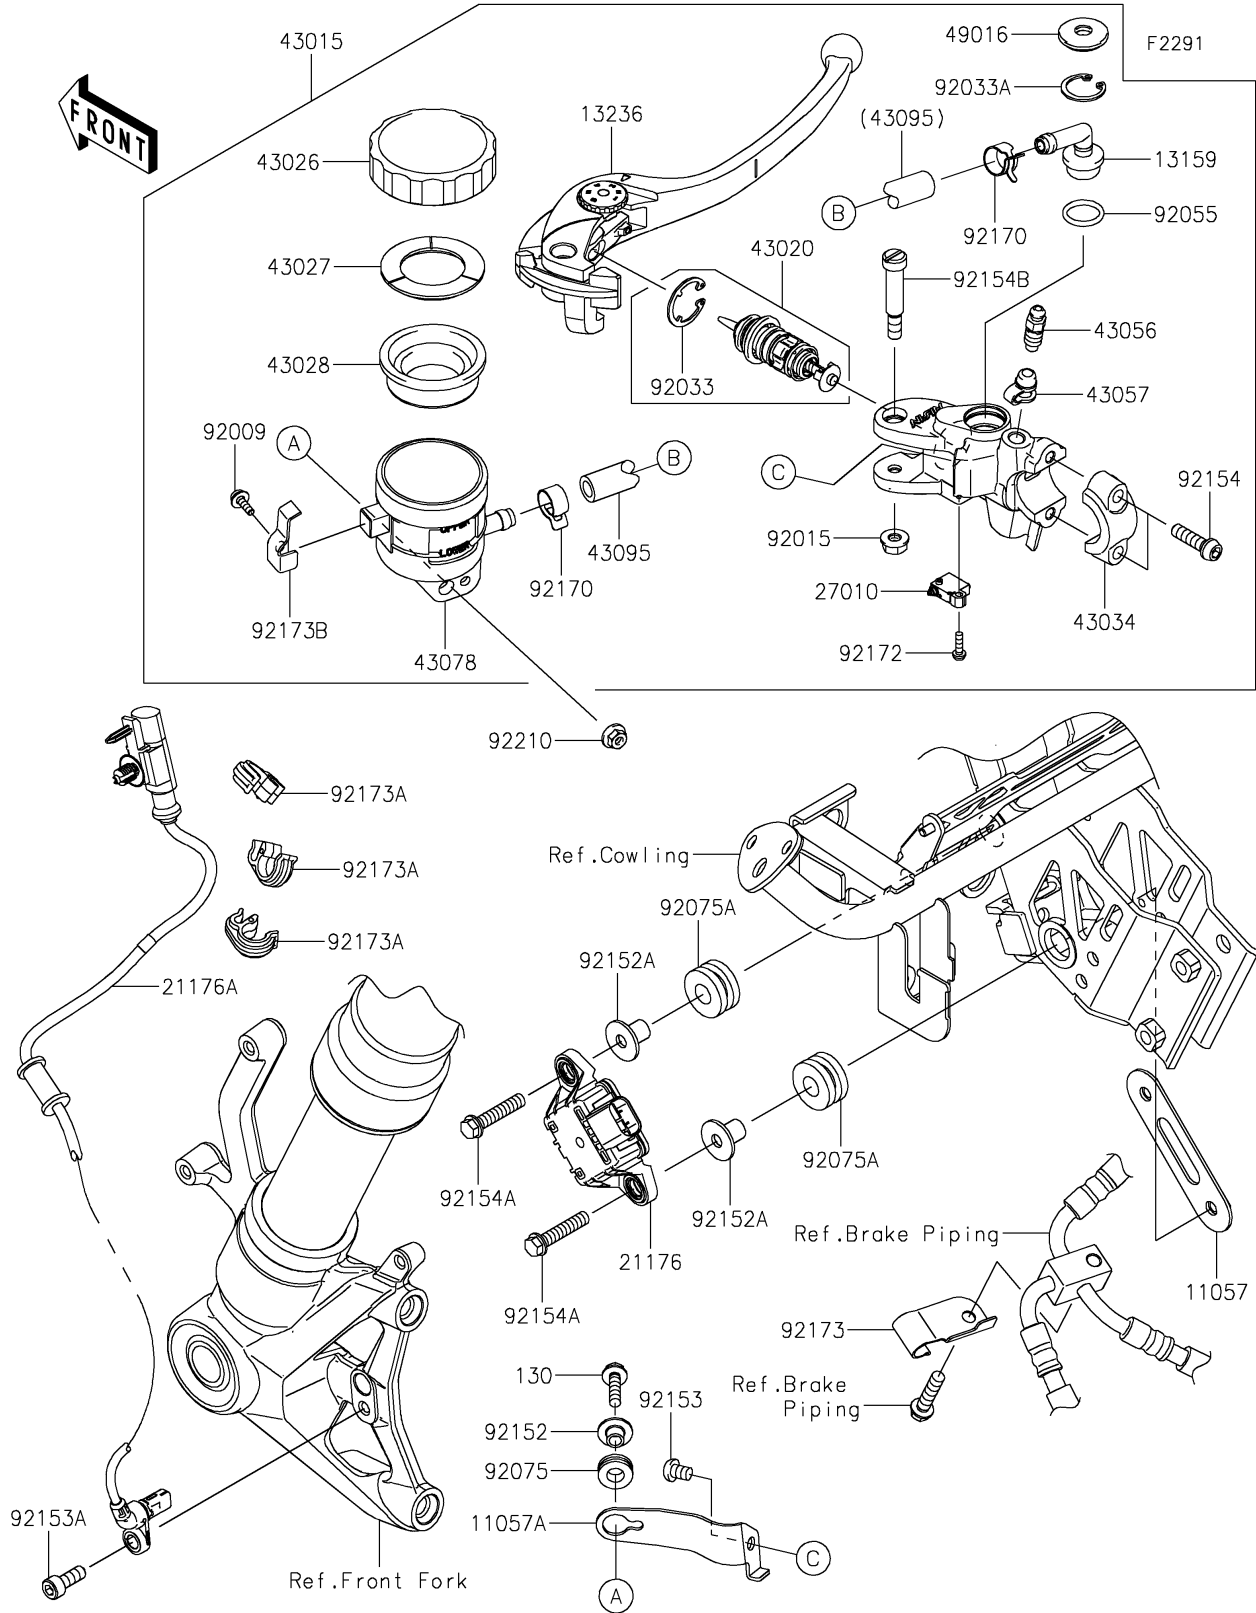

2022 NINJA® 1000SX PARTS DIAGRAM

Front Master Cylinder

2022 NINJA® 1000SX PARTS LIST

Front Master Cylinder

ITEM NAME	PART NUMBER	QUANTITY
BRACKET,SENSOR (Ref # 11057)	11057-0381	1
BRACKET,RESERVOIR (Ref # 11057A)	11057-7280	1
CONNECTOR (Ref # 13159)	13159-1061	1
LEVER-COMP,FRONT BRAKE (Ref # 13236)	13236-0824	1
SENSOR,INERTIAL (Ref # 21176)	21176-0878	1
SENSOR,WHEEL SPEED (Ref # 21176A)	21176-0923	1
SWITCH,BRAKE (Ref # 27010)	27010-0915	1
CYLINDER-ASSY-MASTER,FR (Ref # 43015)	43015-0764	1
PISTON-COMP-BRAKE (Ref # 43020)	43020-0010	1
CAP-BRAKE (Ref # 43026)	43026-1051	1
PLATE-DIAPHRAGM (Ref # 43027)	43027-1051	1
DIAPHRAGM,MASTER CYLINDER (Ref # 43028)	43028-1057	1
HOLDER-BRAKE,MASTER CYLINDER (Ref # 43034)	43034-0056	1
BREATHER-BRAKE (Ref # 43056)	43056-1056	1
CAP-BREATHER (Ref # 43057)	43057-1001	1
RESERVOIR (Ref # 43078)	43078-0591	1
HOSE-BRAKE,FR MASTER CYLINDER (Ref # 43095)	43095-0366	1
COVER-SEAL (Ref # 49016)	49016-1147	1
SCREW (Ref # 92009)	92009-1570	1
NUT,FLANGED,6MM,BLACK (Ref # 92015)	92015-1233	1
RING-SNAP (Ref # 92033)	92033-0034	1
RING-SNAP,20.5MM (Ref # 92033A)	92033-1186	1
RING-O,14.8X2.4 (Ref # 92055)	92055-0741	1
DAMPER (Ref # 92075)	92075-161	1
DAMPER,10X24X12 (Ref # 92075A)	92075-1690	2
COLLAR (Ref # 92152)	92152-0017	1
COLLAR,6.3X9.5X14.1 (Ref # 92152A)	92152-1847	2
BOLT,6X8 (Ref # 92153)	92153-0578	1
BOLT,SOCKET,6X16 (Ref # 92153A)	92153-1344	1

2022 NINJA® 1000SX PARTS LIST

Front Master Cylinder

ITEM NAME	PART NUMBER	QUANTITY
BOLT,SOCKET,6X22 (Ref # 92154)	92154-1724	2
BOLT,FLANGED,6X30 (Ref # 92154A)	92154-1857	2
BOLT,LEVER (Ref # 92154B)	92154-1912	1
CLAMP,HOSE (Ref # 92170)	92170-1091	2
SCREW (Ref # 92172)	92172-1243	1
CLAMP (Ref # 92173)	92173-0086	1
CLAMP,HOSE&SENSOR LINE (Ref # 92173A)	92173-1613	3
CLAMP (Ref # 92173B)	92173-1790	1
NUT,FLANGED,5MM (Ref # 92210)	92210-0007	1
BOLT-FLANGED,5X20 (Ref # 130)	130BB0520	1