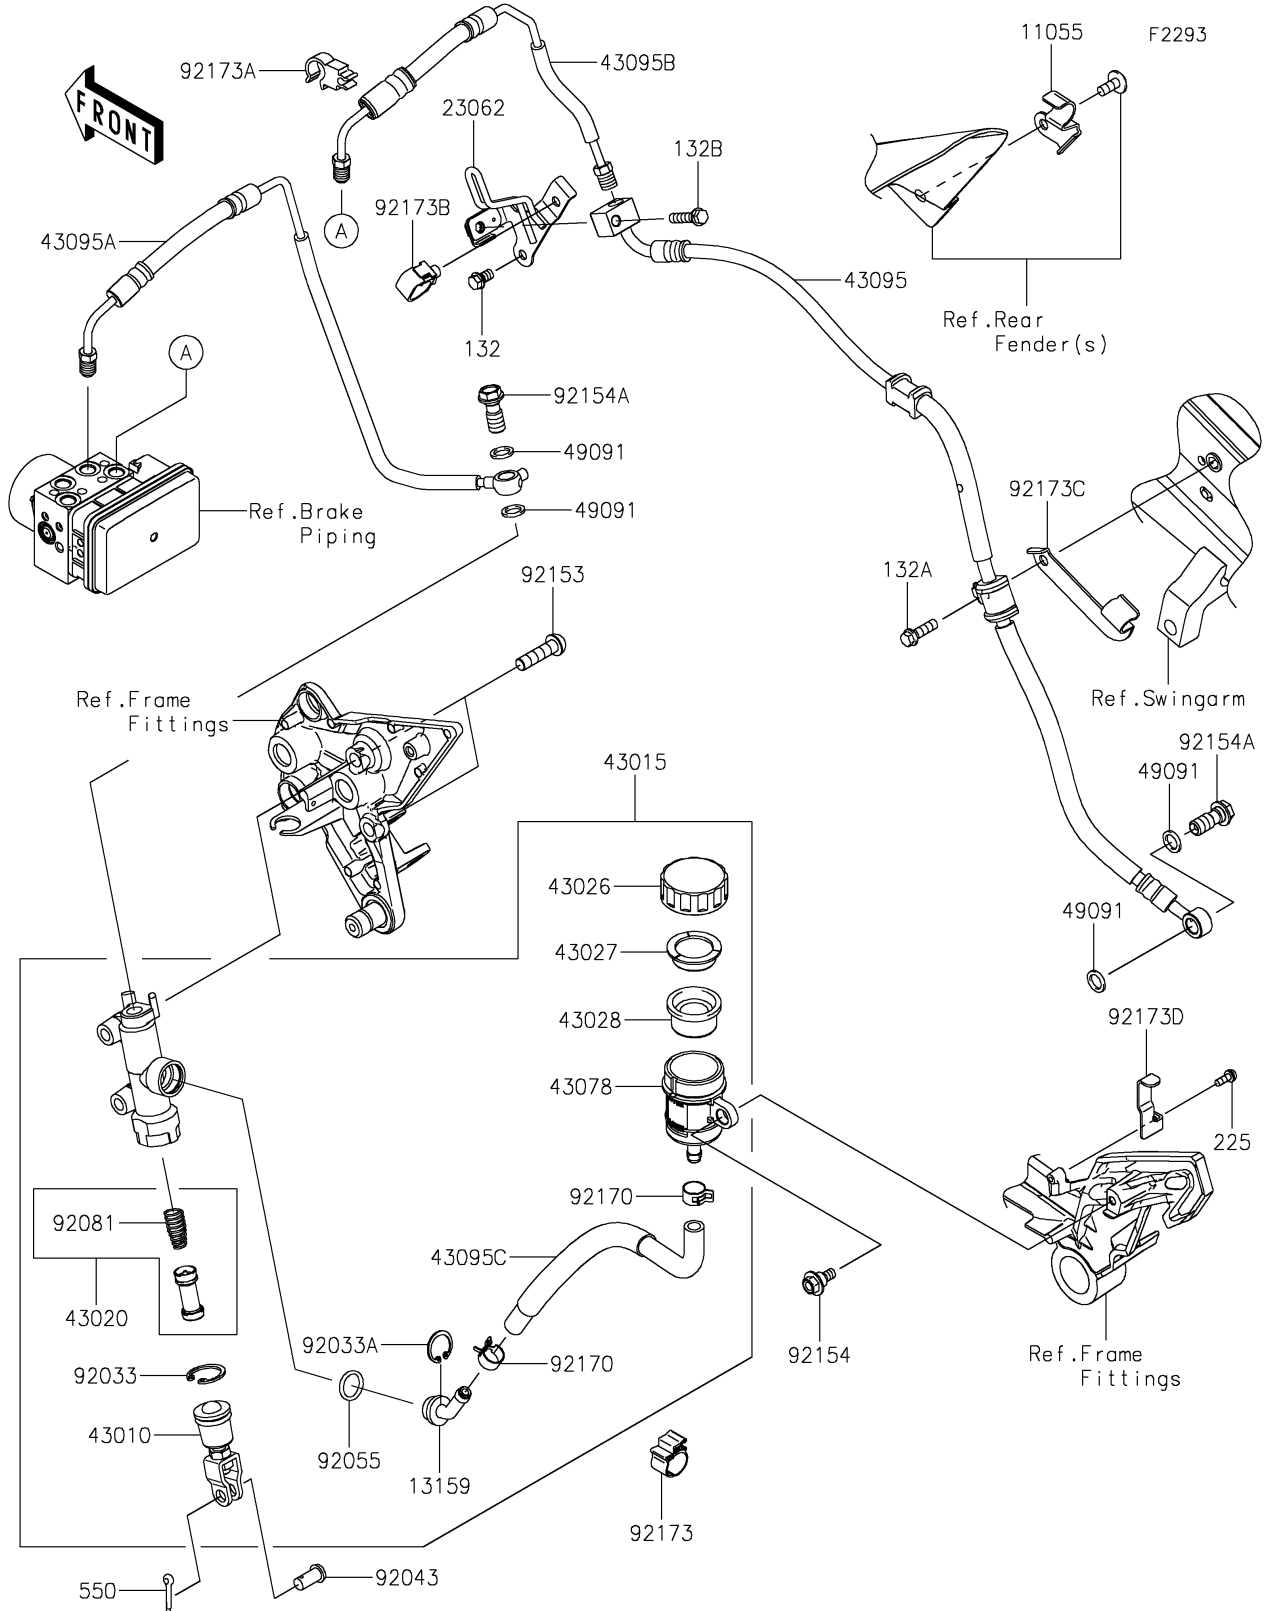

2022 NINJA® 1000SX PARTS DIAGRAM

Rear Master Cylinder

2022 NINJA® 1000SX PARTS LIST

Rear Master Cylinder

ITEM NAME	PART NUMBER	QUANTITY
BRACKET (Ref # 11055)	11055-1785	1
CONNECTOR (Ref # 13159)	13159-0008	1
BRACKET-COMP (Ref # 23062)	23062-1299	1
ROD-ASSY-BRAKE (Ref # 43010)	43010-1062	1
CYLINDER-ASSY-MASTER,RR (Ref # 43015)	43015-0596	1
PISTON-COMP-BRAKE (Ref # 43020)	43020-1057	1
CAP-BRAKE (Ref # 43026)	43026-0009	1
PLATE-DIAPHRAGM (Ref # 43027)	43027-1053	1
DIAPHRAGM (Ref # 43028)	43028-1065	1
RESERVOIR (Ref # 43078)	43078-0060	1
HOSE-BRAKE,RR (Ref # 43095)	43095-0510	1
HOSE-BRAKE,HU-RR M/C (Ref # 43095A)	43095-0785	1
HOSE-BRAKE,HU-RR CALIPER (Ref # 43095B)	43095-0786	1
HOSE-BRAKE,RR M/C (Ref # 43095C)	43095-0811	1
WASHER-SEAL,10.1X14.5X1.5 (Ref # 49091)	49091-0001	4
RING-SNAP,20.9X24.6X1.2 (Ref # 92033)	92033-0079	1
RING-SNAP,20.5MM (Ref # 92033A)	92033-1186	1
PIN (Ref # 92043)	92043-0904	1
RING-O,14.8X2.4 (Ref # 92055)	92055-0741	1
SPRING,MASTER CYLINDER (Ref # 92081)	92081-1737	1
BOLT,SOCKET,8X30 (Ref # 92153)	92153-0393	2
BOLT,FLANGED,6X16 (Ref # 92154)	92154-0385	1
BOLT,BANJO,10X23 (Ref # 92154A)	92154-1712	2
CLAMP,HOSE (Ref # 92170)	92170-1091	2
CLAMP,CLIP (Ref # 92173)	92173-0127	1
CLAMP (Ref # 92173A)	92173-0170	1
CLAMP,HOLDER CLIP (Ref # 92173B)	92173-0868	1
CLAMP (Ref # 92173C)	92173-1248	1
CLAMP (Ref # 92173D)	92173-1694	1

2022 NINJA® 1000SX PARTS LIST

Rear Master Cylinder

ITEM NAME	PART NUMBER	QUANTITY
BOLT-FLANGED-SMALL,6X10 (Ref # 132)	132BA0610	1
BOLT-FLANGED-SMALL,6X20 (Ref # 132A)	132BA0620	1
BOLT-FLANGED-SMALL,6X25 (Ref # 132B)	132BA0625	1
SCREW-PAN-WSP-CROS,4X12 (Ref # 225)	225AB0412	1
PIN-COTTER,2.0X15 (Ref # 550)	550AA2015	1