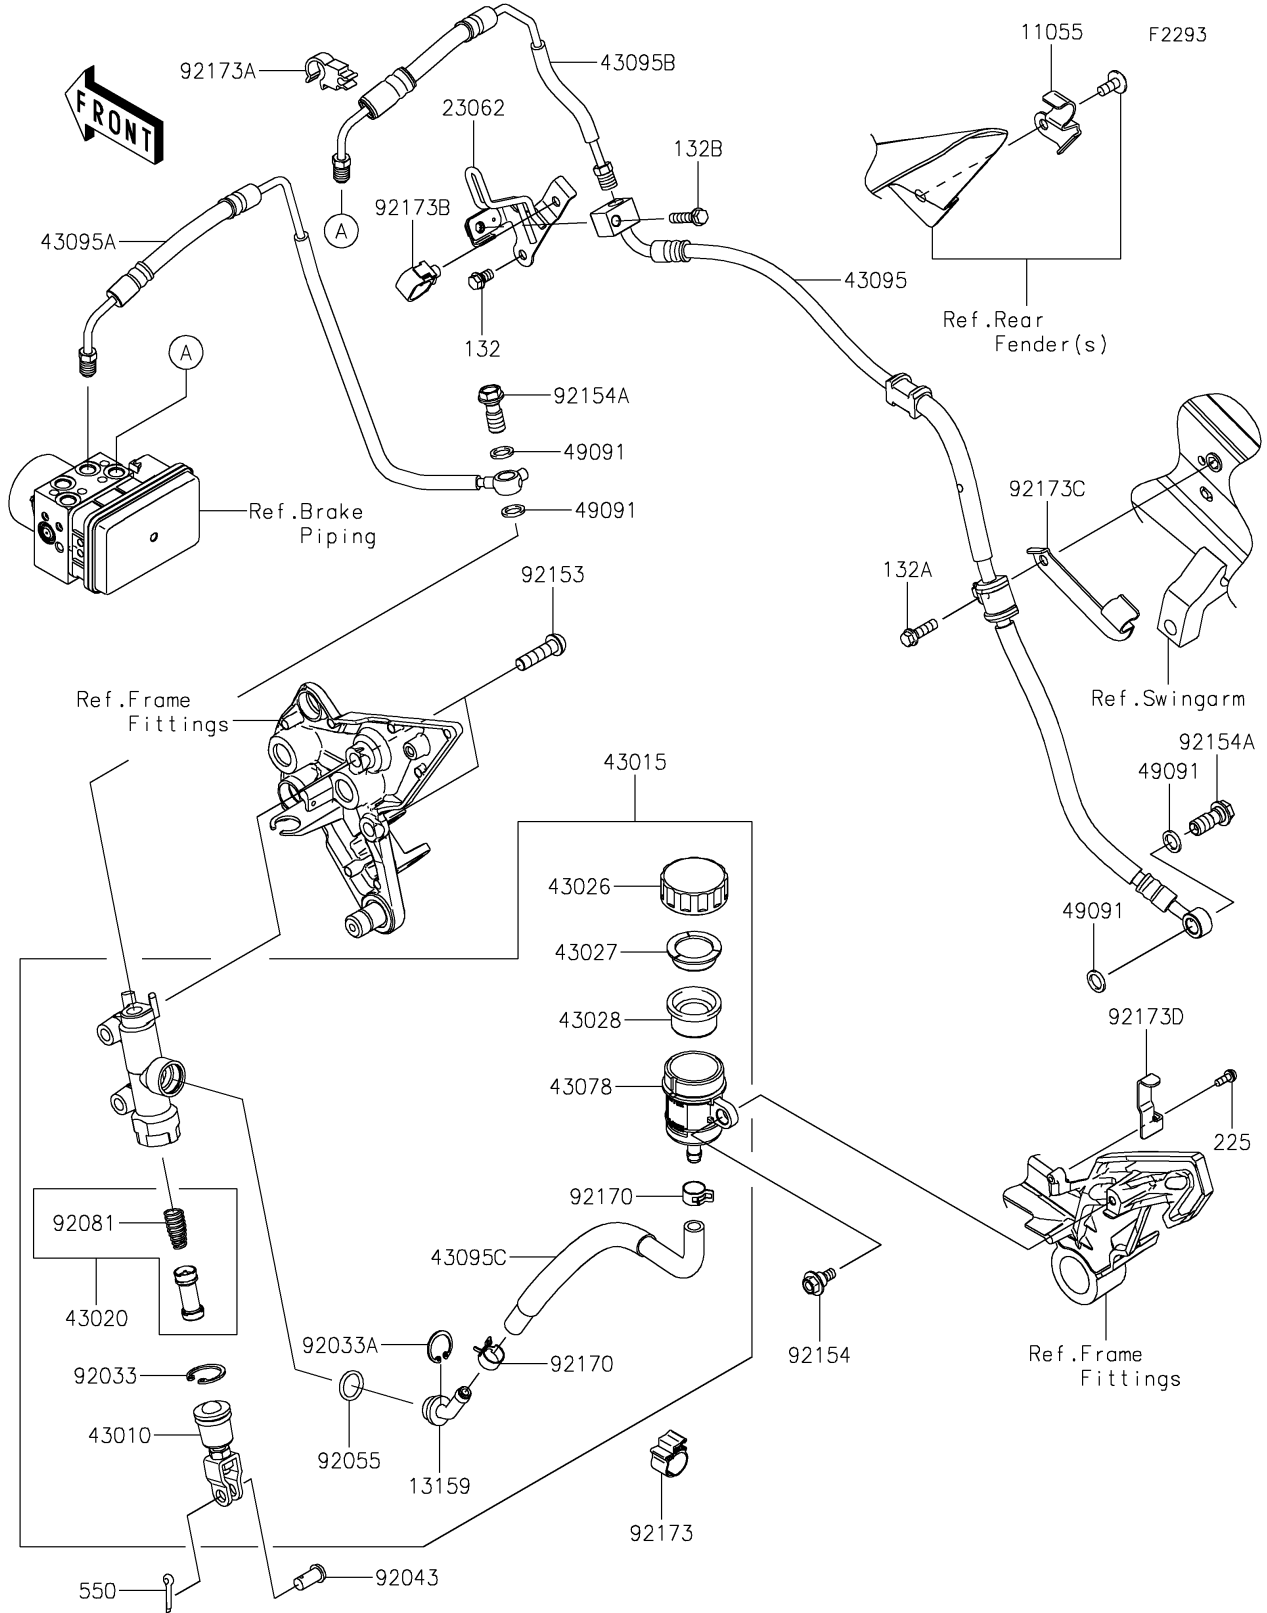

2022 NINJA® 1000SX PARTS DIAGRAM

Rear Master Cylinder

2022 NINJA® 1000SX PARTS LIST

Rear Master Cylinder

ITEM NAME	PART NUMBER	QUANTITY
BRACKET (Ref # 11055)	11055-1785	1
CONNECTOR (Ref # 13159)	13159-0008	1
BRACKET-COMP (Ref # 23062)	23062-1299	1
ROD-ASSY-BRAKE (Ref # 43010)	43010-1062	1
CYLINDER-ASSY-MASTER,RR (Ref # 43015)	43015-0596	1
PISTON-COMP-BRAKE (Ref # 43020)	43020-1057	1
CAP-BRAKE (Ref # 43026)	43026-0009	1
PLATE-DIAPHRAGM (Ref # 43027)	43027-1053	1
DIAPHRAGM (Ref # 43028)	43028-1065	1
RESERVOIR (Ref # 43078)	43078-0060	1
HOSE-BRAKE,RR (Ref # 43095)	43095-0510	1
HOSE-BRAKE,HU-RR M/C (Ref # 43095A)	43095-0785	1
HOSE-BRAKE,HU-RR CALIPER (Ref # 43095B)	43095-0786	1
HOSE-BRAKE,RR M/C (Ref # 43095C)	43095-0811	1
WASHER-SEAL,10.1X14.5X1.5 (Ref # 49091)	49091-0001	4
RING-SNAP,20.9X24.6X1.2 (Ref # 92033)	92033-0079	1
RING-SNAP,20.5MM (Ref # 92033A)	92033-1186	1
PIN (Ref # 92043)	92043-0904	1
RING-O,14.8X2.4 (Ref # 92055)	92055-0741	1
SPRING,MASTER CYLINDER (Ref # 92081)	92081-1737	1
BOLT,SOCKET,8X30 (Ref # 92153)	92153-0393	2
BOLT,FLANGED,6X16 (Ref # 92154)	92154-0385	1
BOLT,BANJO,10X23 (Ref # 92154A)	92154-1712	2
CLAMP,HOSE (Ref # 92170)	92170-1091	2
CLAMP,CLIP (Ref # 92173)	92173-0127	1
CLAMP (Ref # 92173A)	92173-0170	1
CLAMP,HOLDER CLIP (Ref # 92173B)	92173-0868	1
CLAMP (Ref # 92173C)	92173-1248	1
CLAMP (Ref # 92173D)	92173-1694	1

2022 NINJA® 1000SX PARTS LIST

Rear Master Cylinder

ITEM NAME	PART NUMBER	QUANTITY
BOLT-FLANGED-SMALL,6X10 (Ref # 132)	132BA0610	1
BOLT-FLANGED-SMALL,6X20 (Ref # 132A)	132BA0620	1
BOLT-FLANGED-SMALL,6X25 (Ref # 132B)	132BA0625	1
SCREW-PAN-WSP-CROS,4X12 (Ref # 225)	225AB0412	1
PIN-COTTER,2.0X15 (Ref # 550)	550AA2015	1