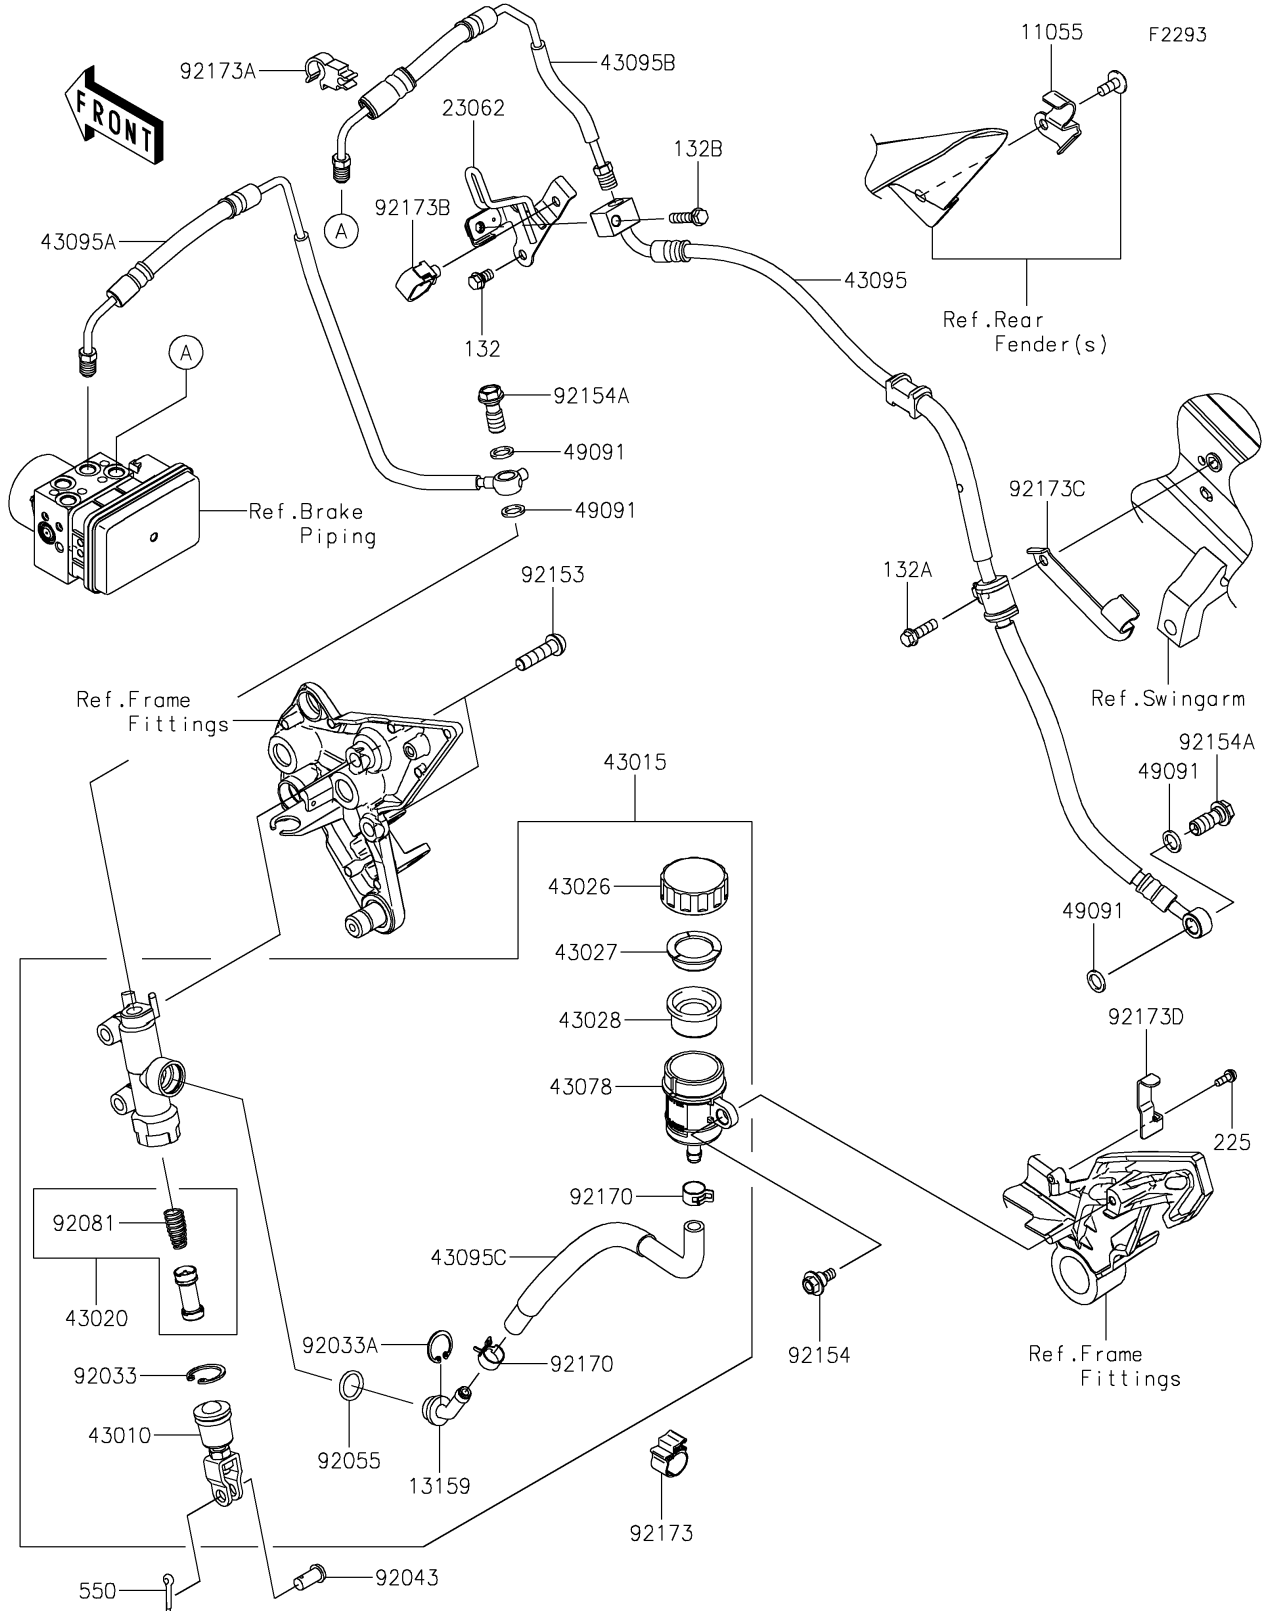

2024 NINJA® 1000SX ABS PARTS DIAGRAM

Rear Master Cylinder

2024 NINJA® 1000SX ABS PARTS LIST

Rear Master Cylinder

ITEM NAME	PART NUMBER	QUANTITY
BRACKET (Ref # 11055)	11055-1785	1
CONNECTOR (Ref # 13159)	13159-0008	1
BRACKET-COMP (Ref # 23062)	23062-1299	1
ROD-ASSY-BRAKE (Ref # 43010)	43010-1062	1
CYLINDER-ASSY-MASTER,RR (Ref # 43015)	43015-0596	1
PISTON-COMP-BRAKE (Ref # 43020)	43020-1057	1
CAP-BRAKE (Ref # 43026)	43026-0009	1
PLATE-DIAPHRAGM (Ref # 43027)	43027-1053	1
DIAPHRAGM (Ref # 43028)	43028-1065	1
RESERVOIR (Ref # 43078)	43078-0060	1
HOSE-BRAKE,RR (Ref # 43095)	43095-0510	1
HOSE-BRAKE,HU-RR M/C (Ref # 43095A)	43095-0785	1
HOSE-BRAKE,HU-RR CALIPER (Ref # 43095B)	43095-0786	1
HOSE-BRAKE,RR M/C (Ref # 43095C)	43095-0811	1
WASHER-SEAL,10.1X14.5X1.5 (Ref # 49091)	49091-0001	4
RING-SNAP,20.9X24.6X1.2 (Ref # 92033)	92033-0079	1
RING-SNAP,20.5MM (Ref # 92033A)	92033-1186	1
PIN (Ref # 92043)	92043-0904	1
RING-O,14.8X2.4 (Ref # 92055)	92055-0741	1
SPRING,MASTER CYLINDER (Ref # 92081)	92081-1737	1
BOLT,SOCKET,8X30 (Ref # 92153)	92153-0393	2
BOLT,FLANGED,6X16 (Ref # 92154)	92154-0385	1
BOLT,BANJO,10X23 (Ref # 92154A)	92154-1712	2
CLAMP,HOSE (Ref # 92170)	92170-1091	2
CLAMP,CLIP (Ref # 92173)	92173-0127	1
CLAMP (Ref # 92173A)	92173-0170	1
CLAMP,HOLDER CLIP (Ref # 92173B)	92173-0868	1
CLAMP (Ref # 92173C)	92173-1248	1
CLAMP (Ref # 92173D)	92173-1694	1

2024 NINJA® 1000SX ABS PARTS LIST

Rear Master Cylinder

ITEM NAME	PART NUMBER	QUANTITY
BOLT-FLANGED-SMALL,6X10 (Ref # 132)	132BA0610	1
BOLT-FLANGED-SMALL,6X20 (Ref # 132A)	132BA0620	1
BOLT-FLANGED-SMALL,6X25 (Ref # 132B)	132BA0625	1
SCREW-PAN-WSP-CROS,4X12 (Ref # 225)	225AB0412	1
PIN-COTTER,2.0X15 (Ref # 550)	550AA2015	1