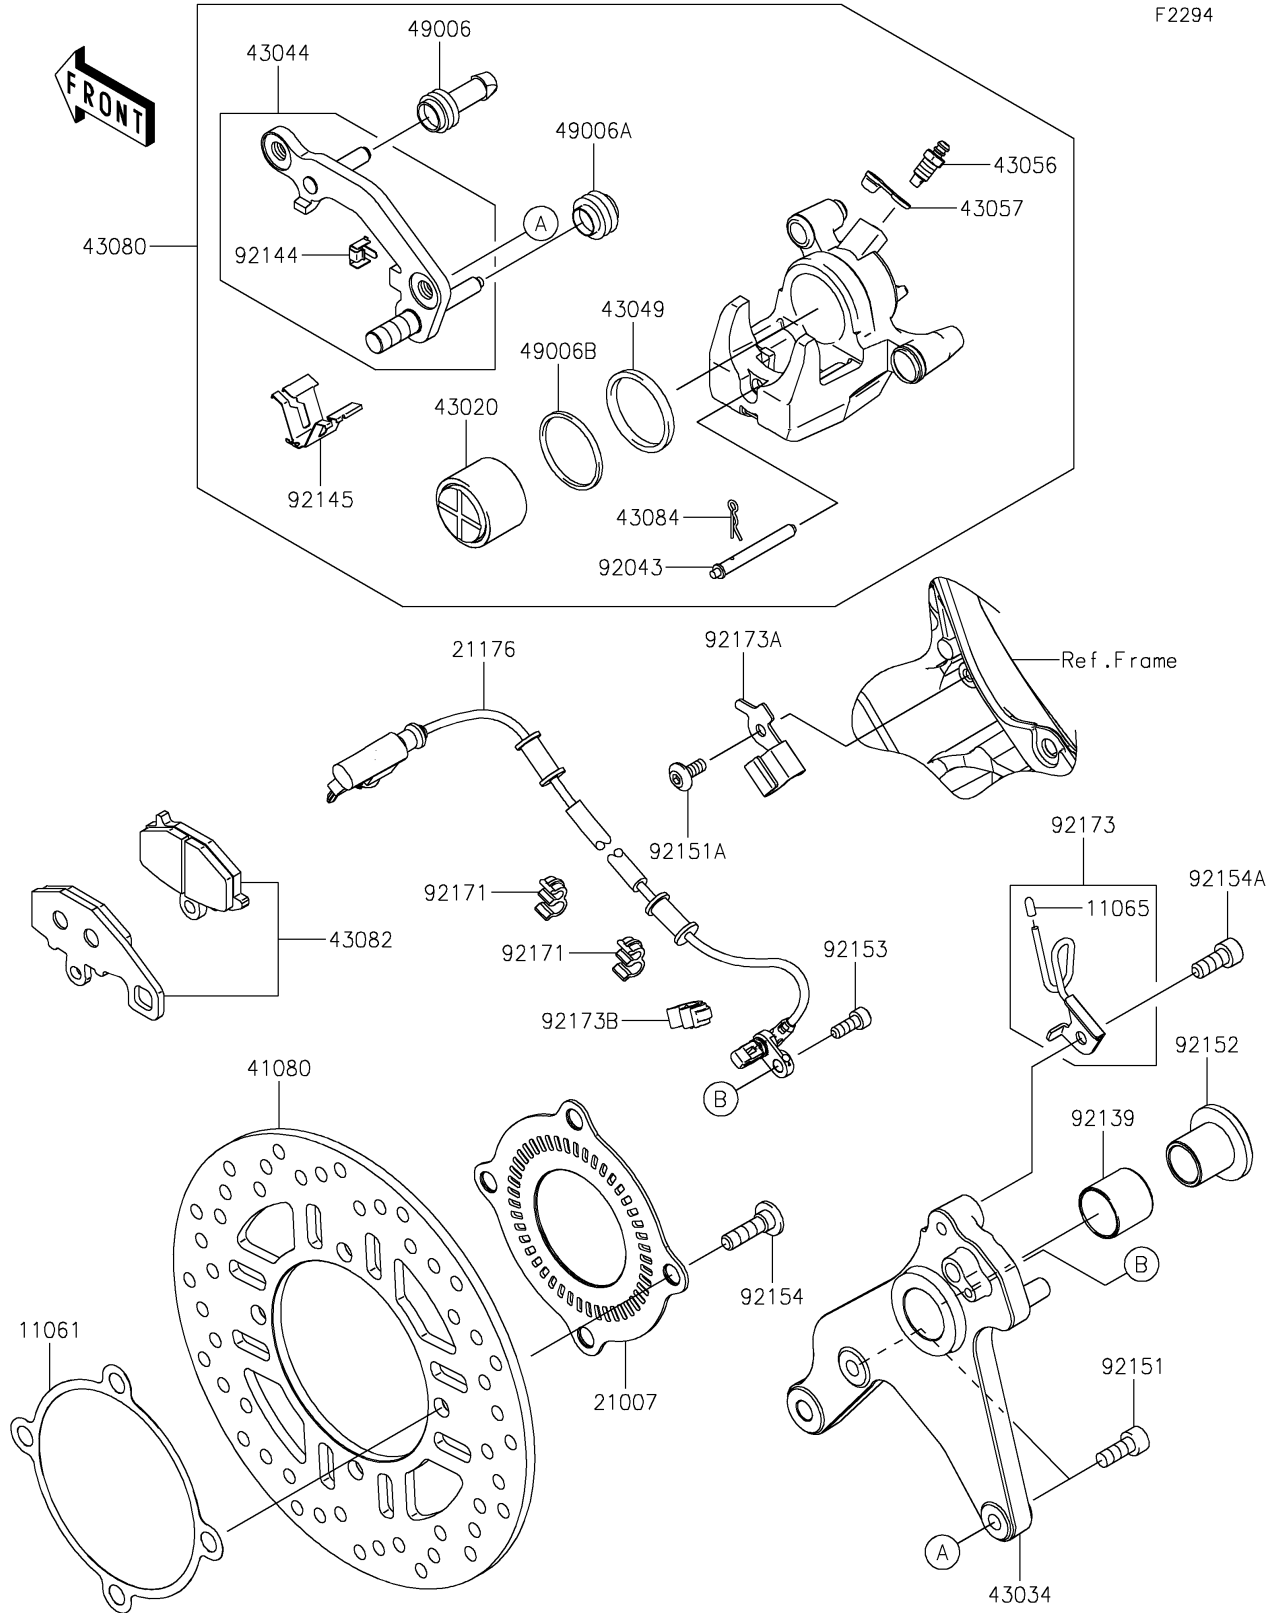

2022 NINJA® 1000SX PARTS DIAGRAM

Rear Brake

F2294

2022 NINJA® 1000SX PARTS LIST

Rear Brake

ITEM NAME	PART NUMBER	QUANTITY
GASKET,DISC PLATE (Ref # 11061)	11061-0204	1
CAP (Ref # 11065)	11065-0374	1
ROTOR,SENSOR,RR (Ref # 21007)	21007-0682	1
SENSOR,WHEEL SPEED (Ref # 21176)	21176-0924	1
DISC,RR (Ref # 41080)	41080-0647	1
PISTON-COMP-BRAKE (Ref # 43020)	43020-1119	1
HOLDER-BRAKE,RR (Ref # 43034)	43034-0153	1
HOLDER-COMP-CALIPER,RR (Ref # 43044)	43044-0033	1
PACKING,PISTON SEAL (Ref # 43049)	43049-1097	1
BREATHER-BRAKE (Ref # 43056)	43056-0007	1
CAP-BREATHER (Ref # 43057)	43057-003	1
CALIPER-SUB-ASSY,RR,BLACK (Ref # 43080)	43080-0103-DJ	1
PAD-ASSY-BRAKE (Ref # 43082)	43082-0167	1
CLAMP,PAD (Ref # 43084)	43084-003	1
BOOT,CALIPER (Ref # 49006)	49006-1054	1
BOOT,CALIPER (Ref # 49006A)	49006-1095	1
BOOT,PISTON SEAL (Ref # 49006B)	49006-1212	1
PIN,PAD (Ref # 92043)	92043-1489	1
BUSHING,25X28X25 (Ref # 92139)	92139-0278	1
SPRING,STOPPER (Ref # 92144)	92144-1831	1
SPRING (Ref # 92145)	92145-0760	1
BOLT,SOCKET,8X20 (Ref # 92151)	92151-1289	2
BOLT,SOCKET,6X14 (Ref # 92151A)	92151-1654	1
COLLAR,20X25X30 (Ref # 92152)	92152-1960	1
BOLT,SOCKET,6X16 (Ref # 92153)	92153-1344	1
BOLT,SOCKET,8X30 (Ref # 92154)	92154-1865	4
BOLT,SOCKET,8X20 (Ref # 92154A)	92154-1976	1
CLAMP (Ref # 92171)	92171-0921	2
CLAMP (Ref # 92173)	92173-1099	1

2022 NINJA® 1000SX PARTS LIST

Rear Brake

ITEM NAME	PART NUMBER	QUANTITY
CLAMP,RR WHEEL SPEED SENSOR (Ref # 92173A)	92173-1144	1
CLAMP,HOSE&SENSOR LINE (Ref # 92173B)	92173-1613	1