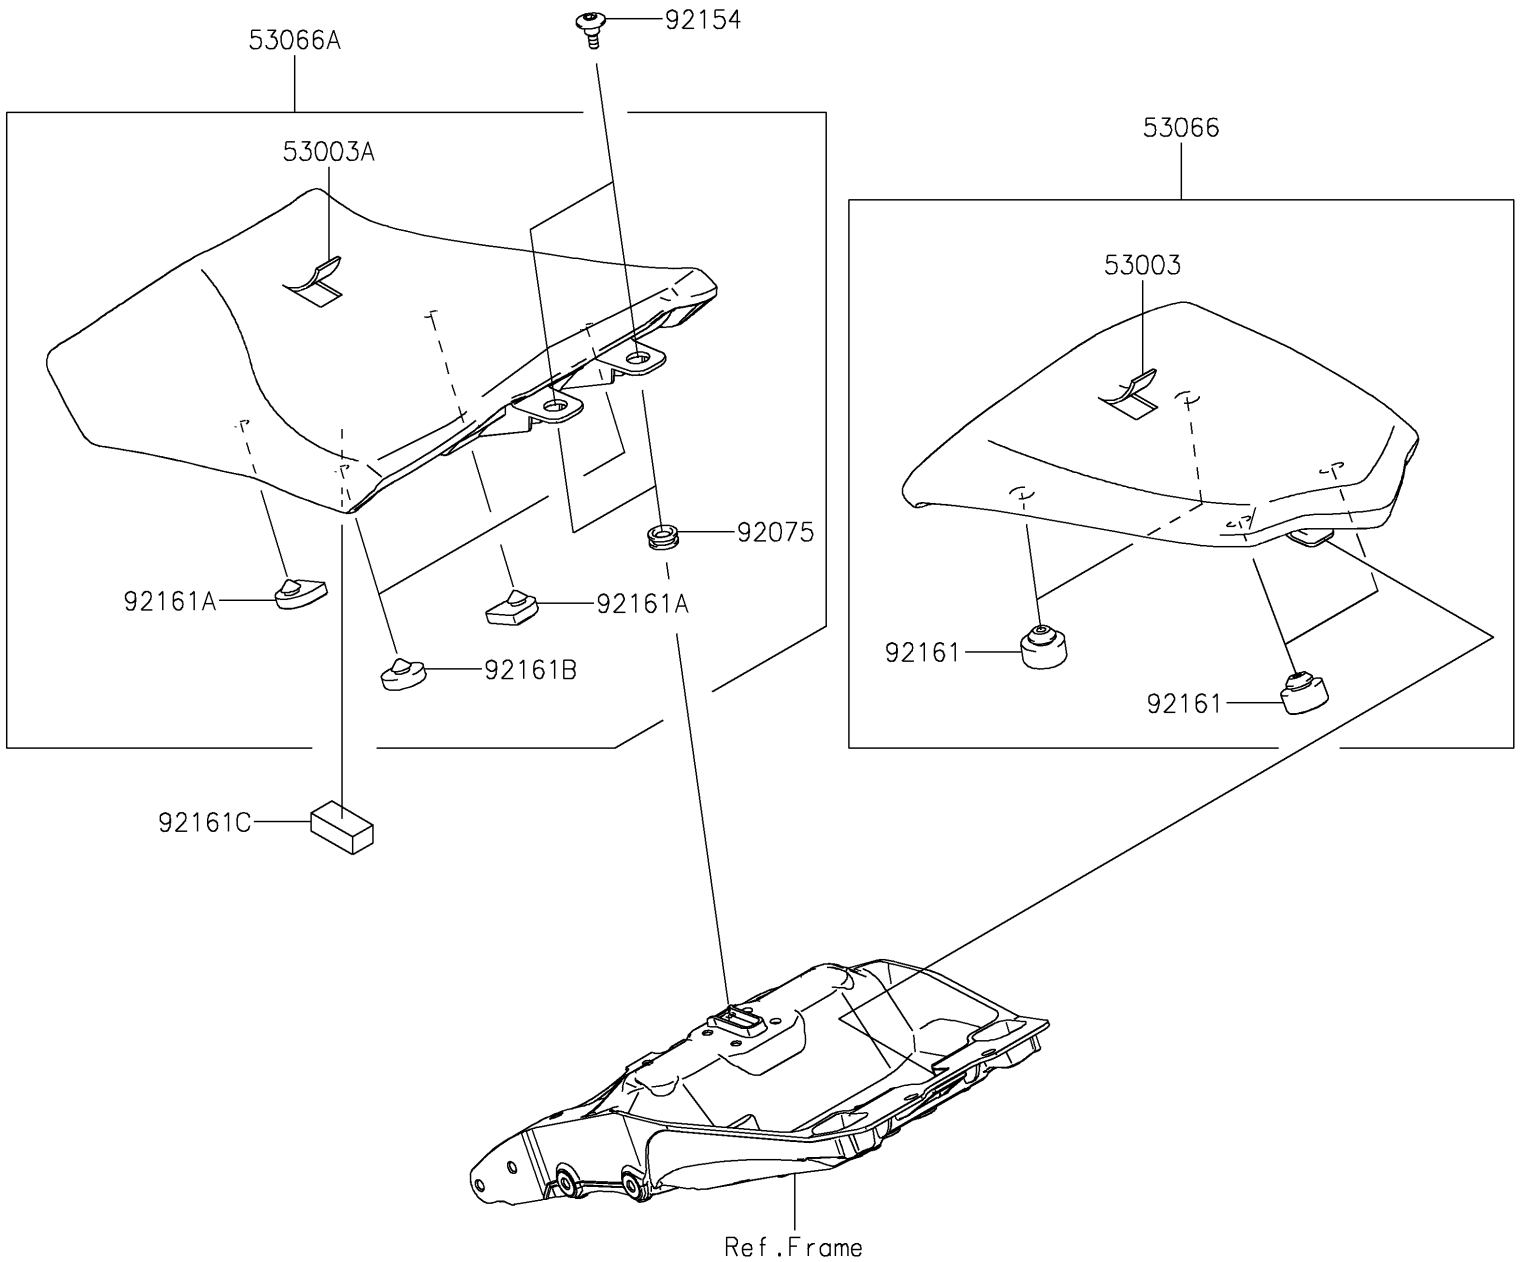

# 2022 NINJA® 1000SX PARTS DIAGRAM

Seat

F2510

## 2022 NINJA® 1000SX PARTS LIST

### Seat

ITEM NAME	PART NUMBER	QUANTITY
LEATHER,RR SEAT,BLACK (Ref # 53003)	53003-0587-MA	1
LEATHER,FR SEAT,BLACK (Ref # 53003A)	53003-0588-MA	1
SEAT-ASSY,RR,BLACK (Ref # 53066)	53066-0774-MA	1
SEAT-ASSY,FR,BLACK (Ref # 53066A)	53066-0775-MA	1
DAMPER (Ref # 92075)	92075-1634	2
BOLT (Ref # 92154)	92154-2328	2
DAMPER,SEAT (Ref # 92161)	92161-0930	4
DAMPER,FR SEAT,FR (Ref # 92161A)	92161-0954	2
DAMPER,FR SEAT,RR (Ref # 92161B)	92161-0955	2
DAMPER,20X40X15 (Ref # 92161C)	92161-1608	1