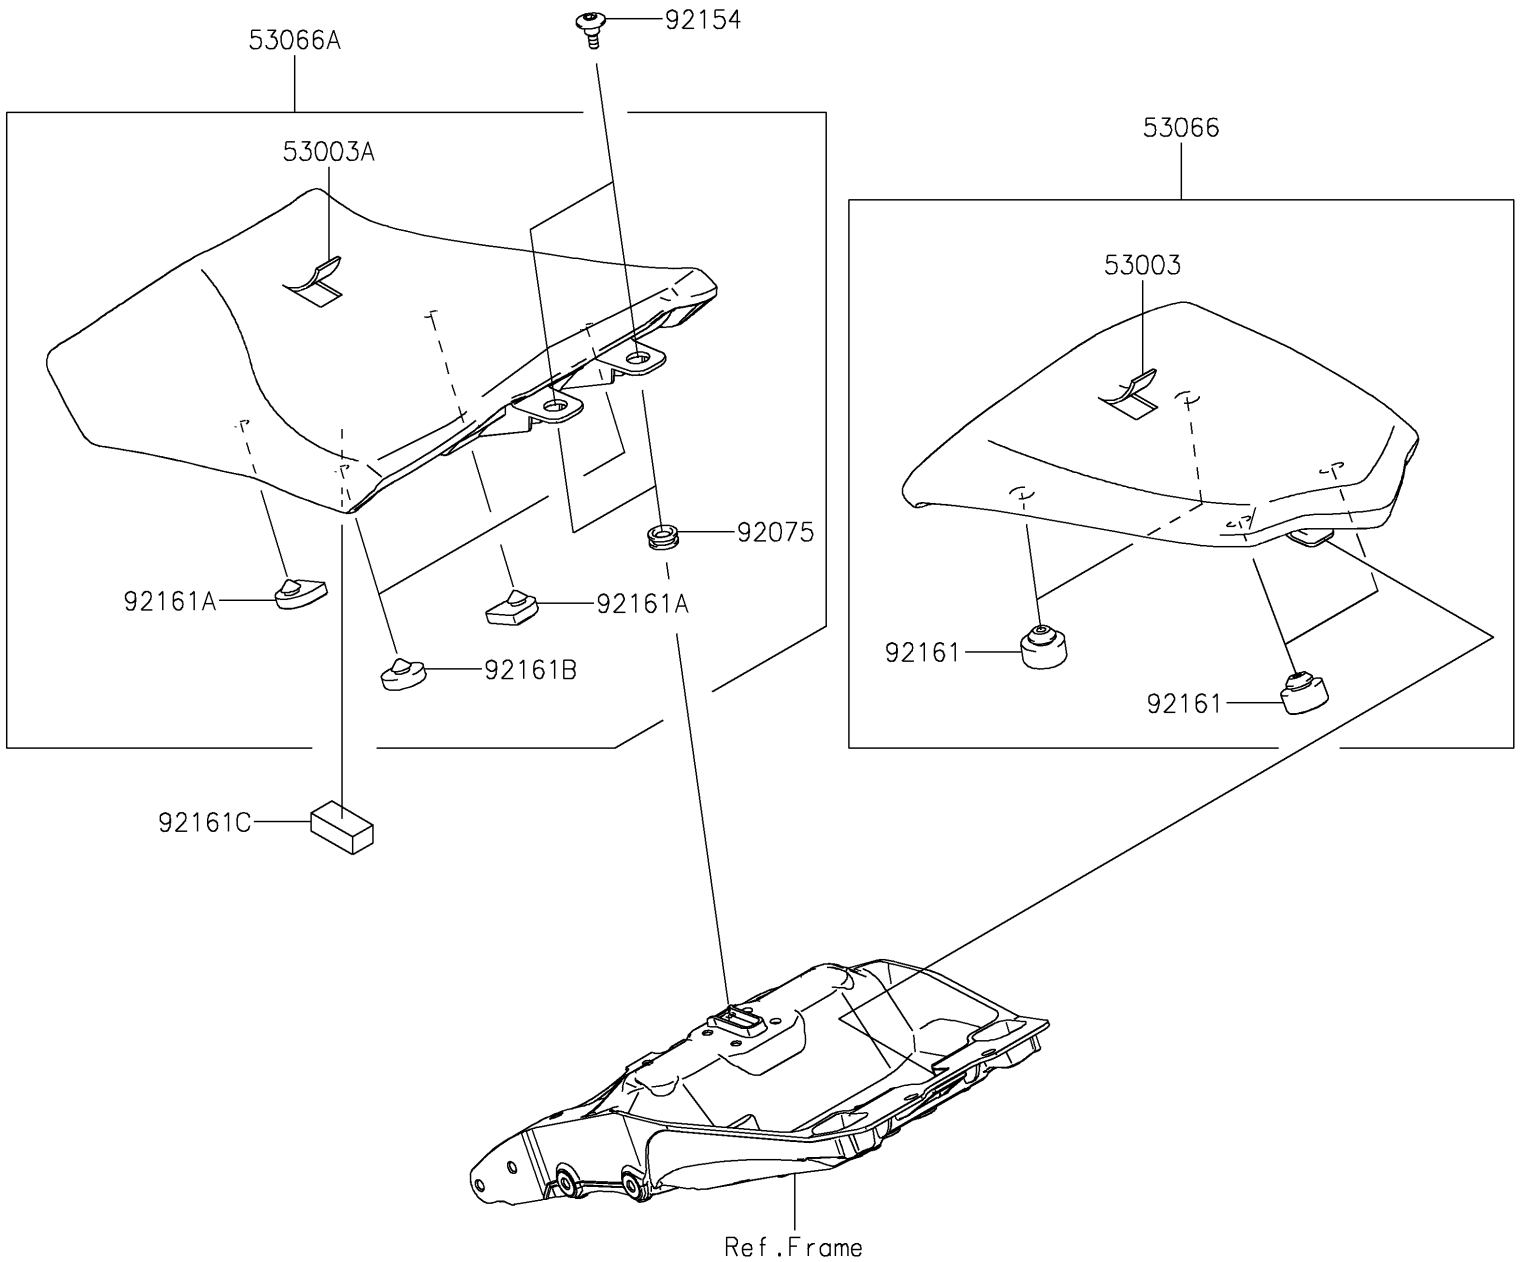

# 2024 NINJA® 1000SX ABS PARTS DIAGRAM

Seat

F2510

## 2024 NINJA® 1000SX ABS PARTS LIST

### Seat

ITEM NAME	PART NUMBER	QUANTITY
LEATHER,RR SEAT,BLACK (Ref # 53003)	53003-0587-MA	1
LEATHER,FR SEAT,BLACK (Ref # 53003A)	53003-0588-MA	1
SEAT-ASSY,RR,BLACK (Ref # 53066)	53066-0774-MA	1
SEAT-ASSY,FR,BLACK (Ref # 53066A)	53066-0775-MA	1
DAMPER (Ref # 92075)	92075-1634	2
BOLT (Ref # 92154)	92154-2328	2
DAMPER,SEAT (Ref # 92161)	92161-0930	4
DAMPER,FR SEAT,FR (Ref # 92161A)	92161-0954	2
DAMPER,FR SEAT,RR (Ref # 92161B)	92161-0955	2
DAMPER,20X40X15 (Ref # 92161C)	92161-1608	1