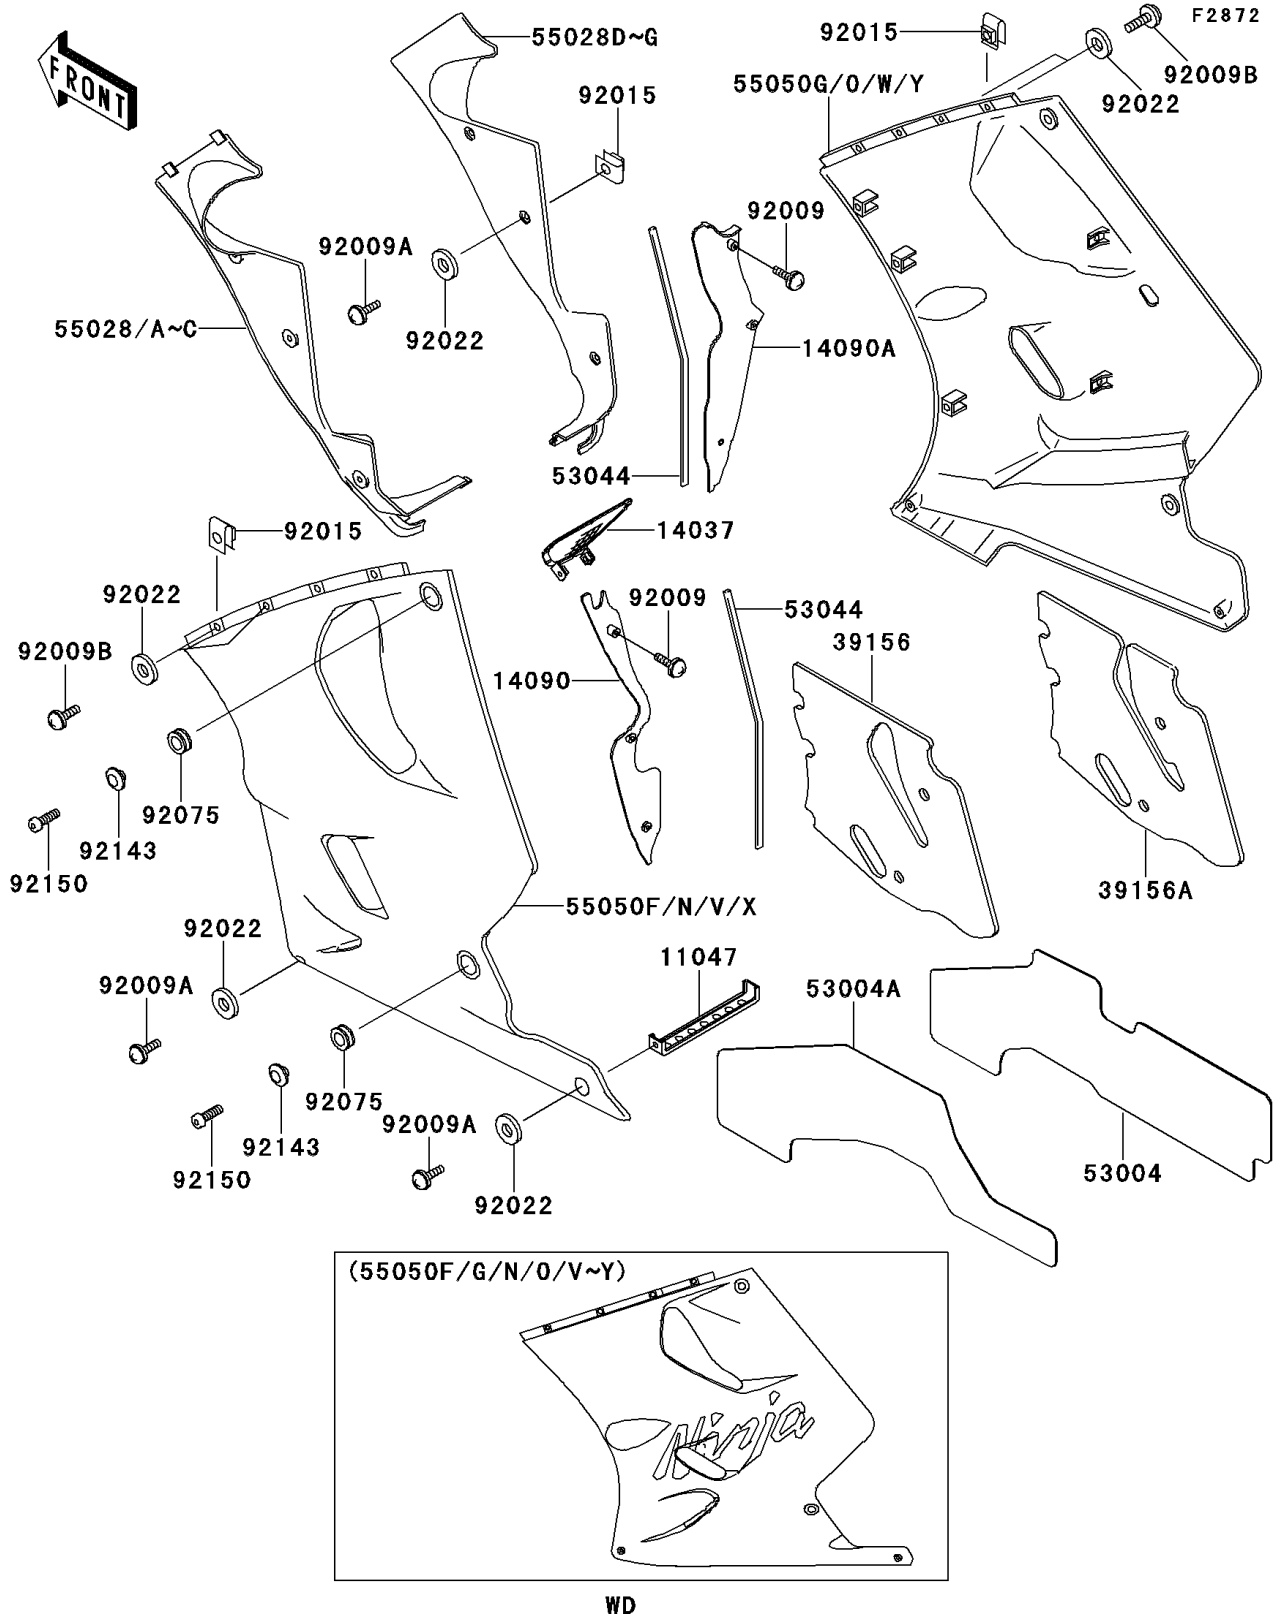

1999 Ninja® ZX™-11 PARTS DIAGRAM

Cowling Lower

1999 Ninja® ZX™-11 PARTS LIST

Cowling Lowers

ITEM NAME	PART NUMBER	QUANTITY
BRACKET,LWR COWLING (Ref # 11047)	11047-1080	1
SCREEN,FR COWLING (Ref # 14037)	14037-1176	1
COVER,HEAT GUARD,LH (Ref # 14090)	14090-1283	1
COVER,HEAT GUARD,RH (Ref # 14090A)	14090-1284	1
PAD,LWR COWLING,LH,UPP (Ref # 39156)	39156-1310	1
PAD,LWR COWLING,RH,UPP (Ref # 39156A)	39156-1311	1
MAT,LWR COWLING,RH,LWR (Ref # 53004)	53004-1075	1
MAT,LWR COWLING,LH,LWR (Ref # 53004A)	53004-1089	1
TRIM,L=300 (Ref # 53044)	53044-1213	2
SCREW,TAPPING,5X14 (Ref # 92009)	92009-1197	6
SCREW,5X16,BLACK (Ref # 92009A)	92009-1654	10
SCREW,5X20,BLACK (Ref # 92009B)	92009-1656	8
NUT,5MM (Ref # 92015)	92015-1798	14
WASHER,NYLON,5.3X11.5X1.5 (Ref # 92022)	92022-1521	14
DAMPER (Ref # 92075)	92075-1634	4
COLLAR,BLACK (Ref # 92143)	92143-1226	4
BOLT,SOCKET,6X18 (Ref # 92150)	92150-1553	4
COWLING,FR,LH,C.W.RED (Ref # 55028)	55028-1298-H3	1
COWLING,FR,LH,EBONY (Ref # 55028A)	55028-1298-H8	1
COWLING,FR,LH,C.W.RED (Ref # 55028B)	55028-1298-TF	1
COWLING,FR,RH,C.W.RED (Ref # 55028D)	55028-1299-H3	1
COWLING,FR,RH,EBONY (Ref # 55028E)	55028-1299-H8	1
COWLING,FR,RH,C.W.RED (Ref # 55028F)	55028-1299-TF	1
COWLING-ASSY.,LWR,LH,EBONY (Ref # 55050F)	55050-5099-H8	1
COWLING-ASSY.,LWR,RH,EBONY (Ref # 55050G)	55050-5100-H8	1
COWLING-ASSY.,LWR,LH,C.W.RED (Ref # 55050N)	55050-5212-TF	1
COWLING-ASSY.,LWR,RH,C.W.RED (Ref # 55050O)	55050-5213-TF	1
COWLING-ASSY.,LWR,LH,C.W.RED (Ref # 55050V)	55050-5275-H3	1
COWLING-ASSY.,LWR,RH,C.W.RED (Ref # 55050W)	55050-5276-H3	1