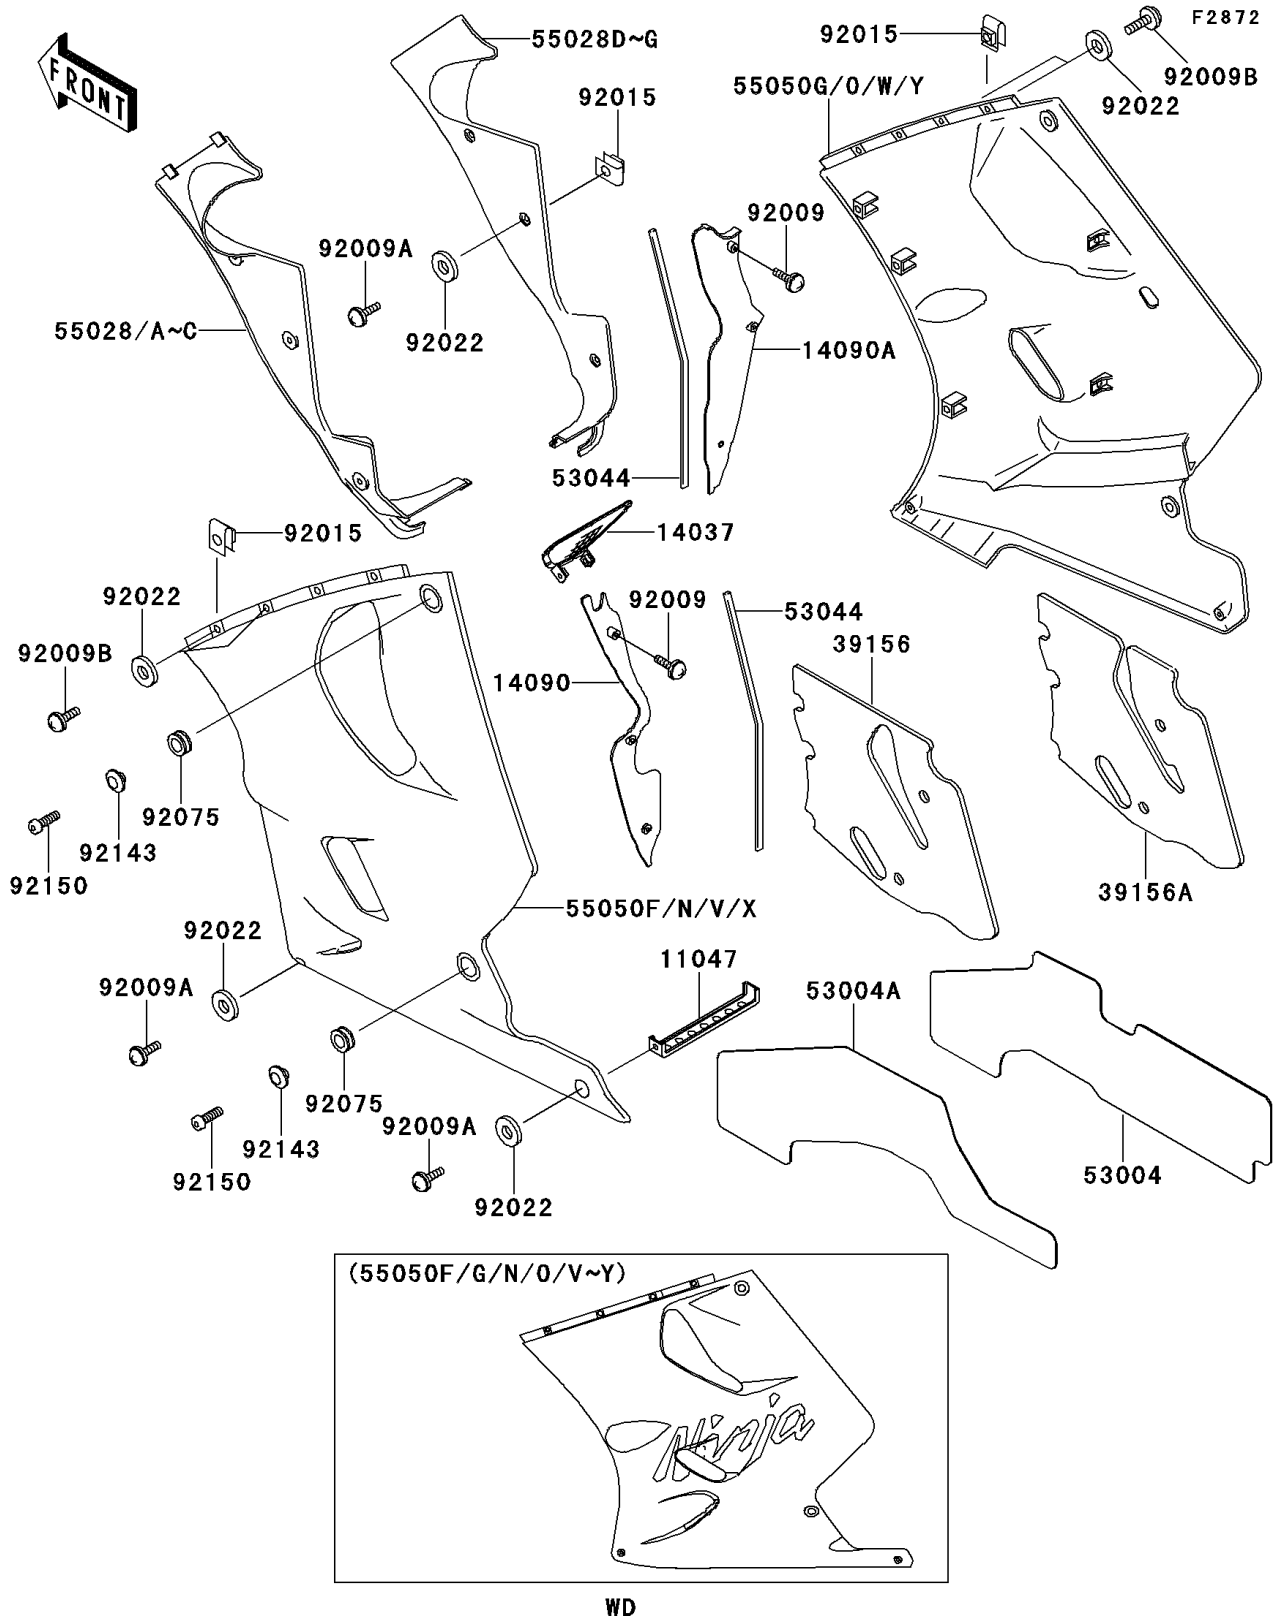

2000 Ninja® ZX™-11 PARTS DIAGRAM

Cowling Lower

2000 Ninja® ZX™ -11 PARTS LIST

Cowling Lowers

ITEM NAME	PART NUMBER	QUANTITY
BRACKET,LWR COWLING (Ref # 11047)	11047-1080	1
SCREEN,FR COWLING (Ref # 14037)	14037-1176	1
COVER,HEAT GUARD,LH (Ref # 14090)	14090-1283	1
COVER,HEAT GUARD,RH (Ref # 14090A)	14090-1284	1
PAD,LWR COWLING,LH,UPP (Ref # 39156)	39156-1310	1
PAD,LWR COWLING,RH,UPP (Ref # 39156A)	39156-1311	1
MAT,LWR COWLING,RH,LWR (Ref # 53004)	53004-1075	1
MAT,LWR COWLING,LH,LWR (Ref # 53004A)	53004-1089	1
TRIM,L=300 (Ref # 53044)	53044-1213	2
SCREW,TAPPING,5X14 (Ref # 92009)	92009-1197	6
SCREW,5X16,BLACK (Ref # 92009A)	92009-1654	10
SCREW,5X20,BLACK (Ref # 92009B)	92009-1656	8
NUT,5MM (Ref # 92015)	92015-1798	14
WASHER,NYLON,5.3X11.5X1.5 (Ref # 92022)	92022-1521	14
DAMPER (Ref # 92075)	92075-1634	4
COLLAR,BLACK (Ref # 92143)	92143-1226	4
BOLT,SOCKET,6X18 (Ref # 92150)	92150-1553	4
COWLING,FR,LH,C.W.RED (Ref # 55028)	55028-1298-H3	1
COWLING,FR,LH,C.W.RED (Ref # 55028B)	55028-1298-TF	1
COWLING,FR,RH,C.W.RED (Ref # 55028D)	55028-1299-H3	1
COWLING,FR,RH,C.W.RED (Ref # 55028F)	55028-1299-TF	1
COWLING-ASSY.,LWR,LH,C.W.RED (Ref # 55050N)	55050-5212-TF	1
COWLING-ASSY.,LWR,RH,C.W.RED (Ref # 55050O)	55050-5213-TF	1
COWLING-ASSY.,LWR,LH,C.W.RED (Ref # 55050V)	55050-5275-H3	1
COWLING-ASSY.,LWR,RH,C.W.RED (Ref # 55050W)	55050-5276-H3	1