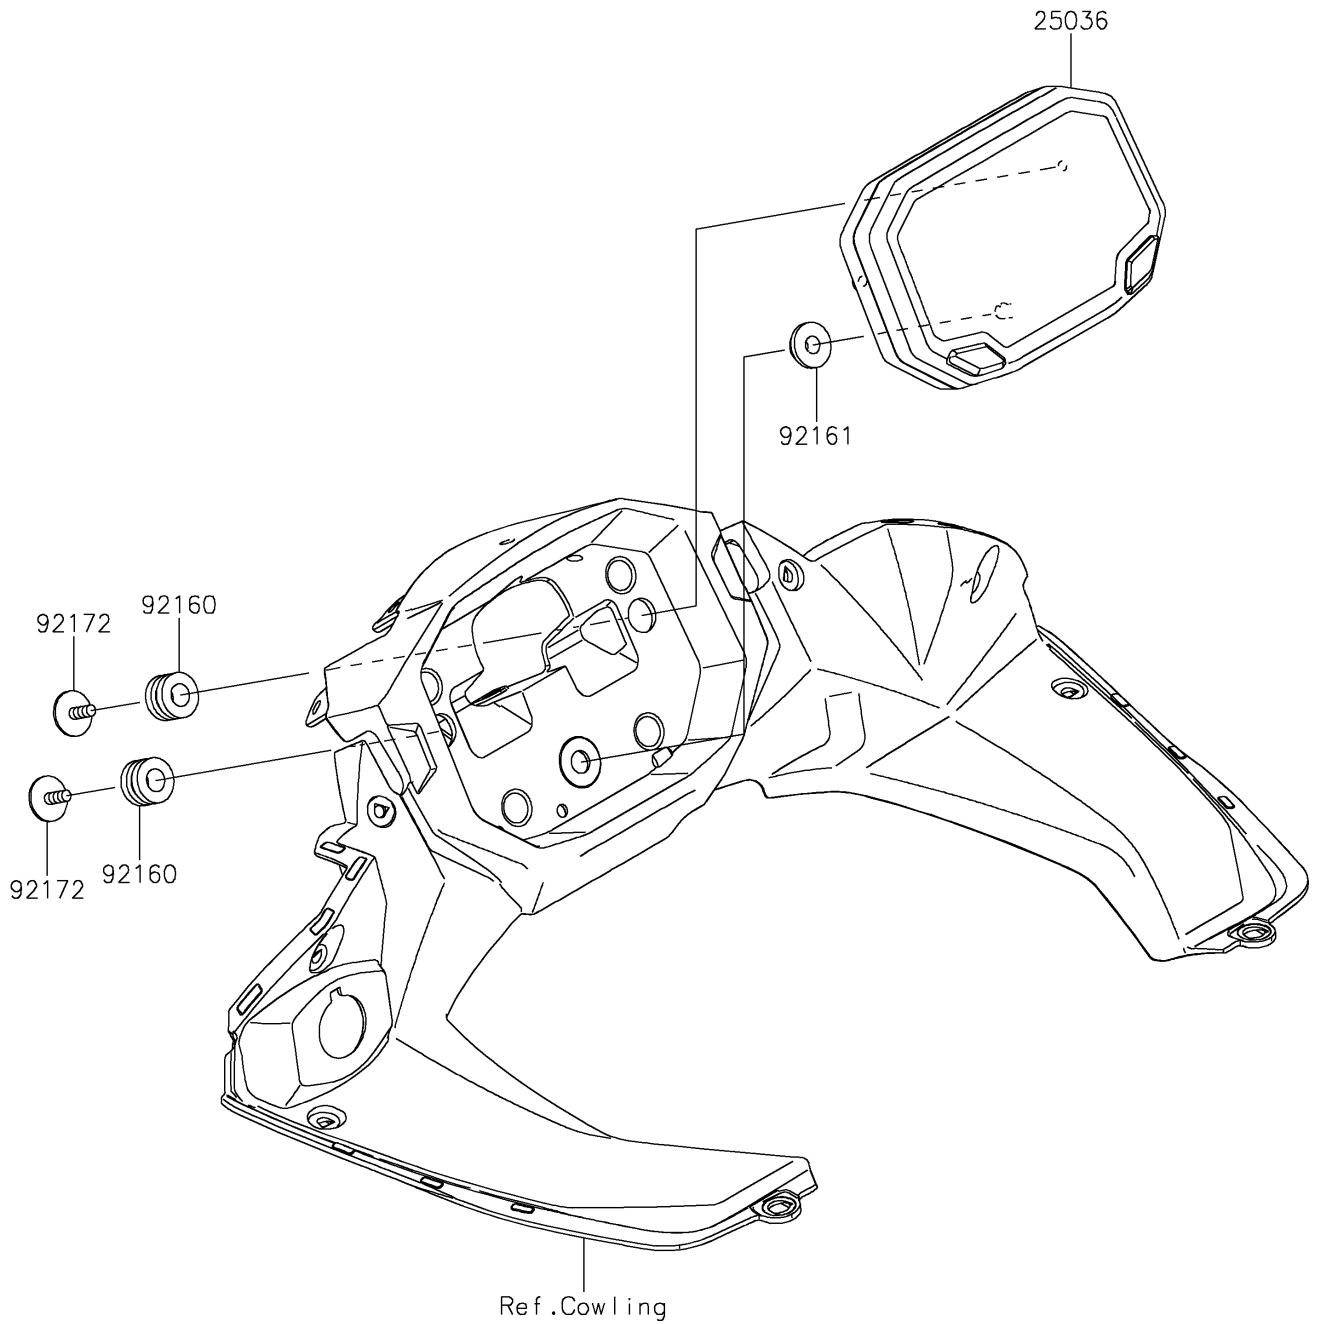

# 2022 NINJA® 1000SX PARTS DIAGRAM

Meter(s)

F2530

## 2022 NINJA® 1000SX PARTS LIST

Meter(s)

ITEM NAME	PART NUMBER	QUANTITY
METER-ASSY,TFT DISPLAY (Ref # 25036)	25036-0048	1
DAMPER,10X20X12 (Ref # 92160)	92160-1167	2
DAMPER (Ref # 92161)	92161-1531	1
SCREW,CROSS,5X14 (Ref # 92172)	92172-1226	2