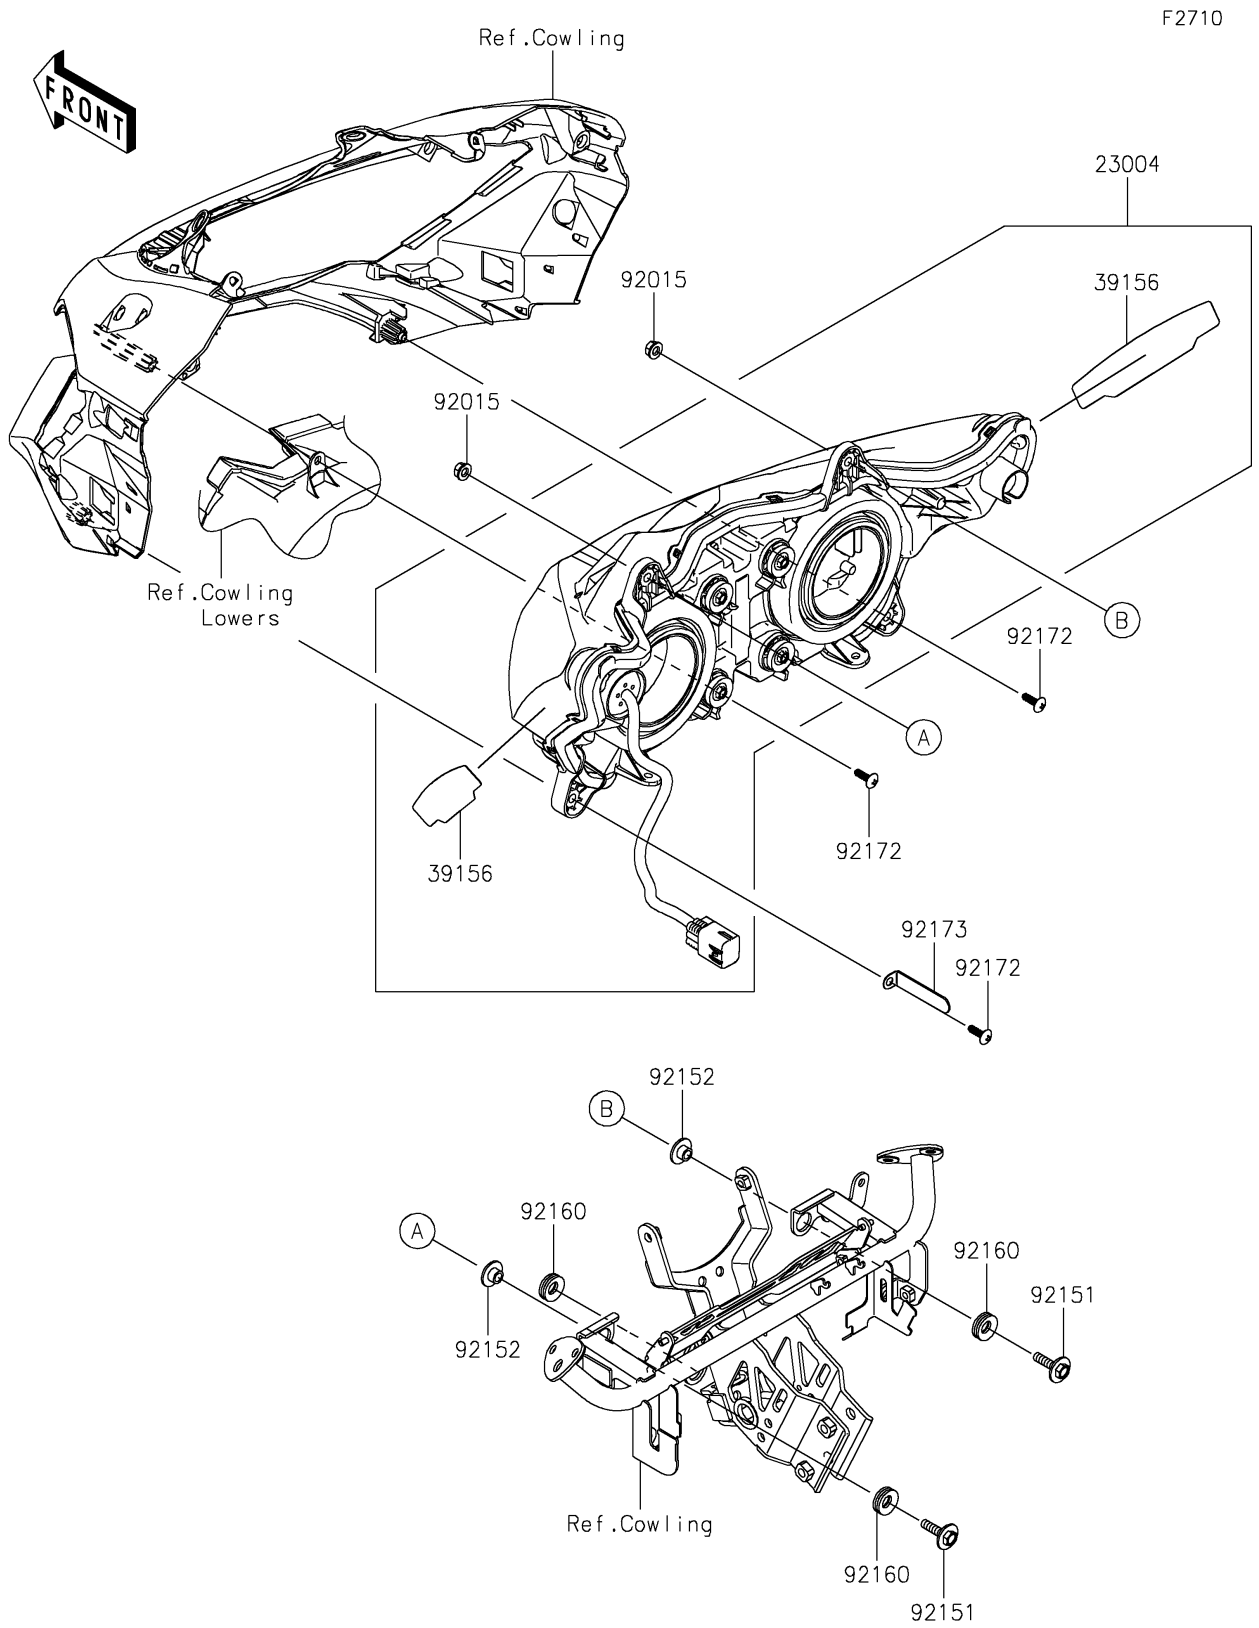

2022 NINJA® 1000SX PARTS DIAGRAM

Headlight(s)

F2710

2022 NINJA® 1000SX PARTS LIST

Headlight(s)

ITEM NAME	PART NUMBER	QUANTITY
LAMP-HEAD,LED (Ref # 23004)	23004-0412	1
PAD (Ref # 39156)	39156-2153	2
NUT,FLANGED,6MM (Ref # 92015)	92015-1367	2
BOLT,6X25 (Ref # 92151)	92151-1241	2
COLLAR (Ref # 92152)	92152-1255	2
DAMPER (Ref # 92160)	92160-1278	3
SCREW,TAPPING,5X16 (Ref # 92172)	92172-0238	3
CLAMP (Ref # 92173)	92173-0923	1