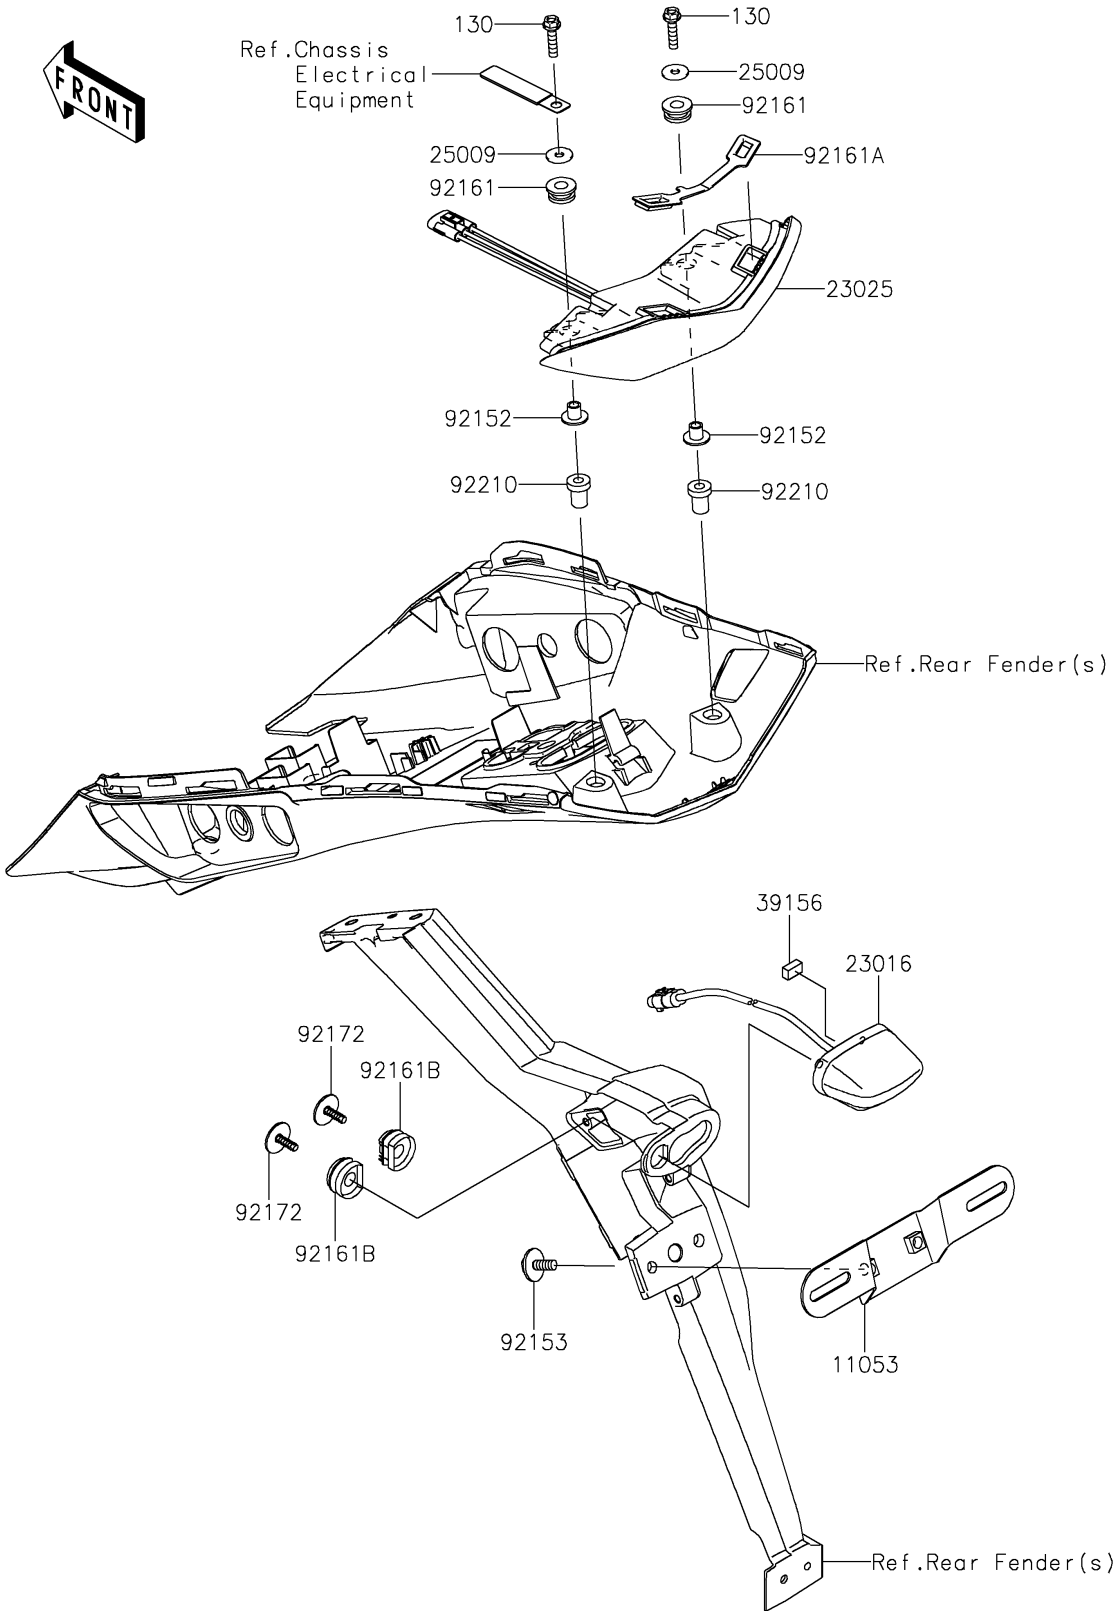

2022 NINJA® 1000SX PARTS DIAGRAM

Taillight(s)

F2720

2022 NINJA® 1000SX PARTS LIST

Taillight(s)

ITEM NAME	PART NUMBER	QUANTITY
BRACKET,LICENSE (Ref # 11053)	11053-0400	1
LAMP-ASSY,LICENSE,LED (Ref # 23016)	23016-0639	1
LAMP-TAIL (Ref # 23025)	23025-0348	1
WASHER,5.2X16X1.2 (Ref # 25009)	25009-004	2
PAD,7X12X5 (Ref # 39156)	39156-2292	1
COLLAR (Ref # 92152)	92152-0092	2
BOLT,6X16 (Ref # 92153)	92153-1423	2
DAMPER (Ref # 92161)	92161-0317	2
DAMPER,TAIL LAMP (Ref # 92161A)	92161-0808	1
DAMPER (Ref # 92161B)	92161-2128	2
SCREW,TAPTITE,5X16 (Ref # 92172)	92172-0481	2
NUT,5MM (Ref # 92210)	92210-0001	2
BOLT-FLANGED,5X25 (Ref # 130)	130BA0525	2