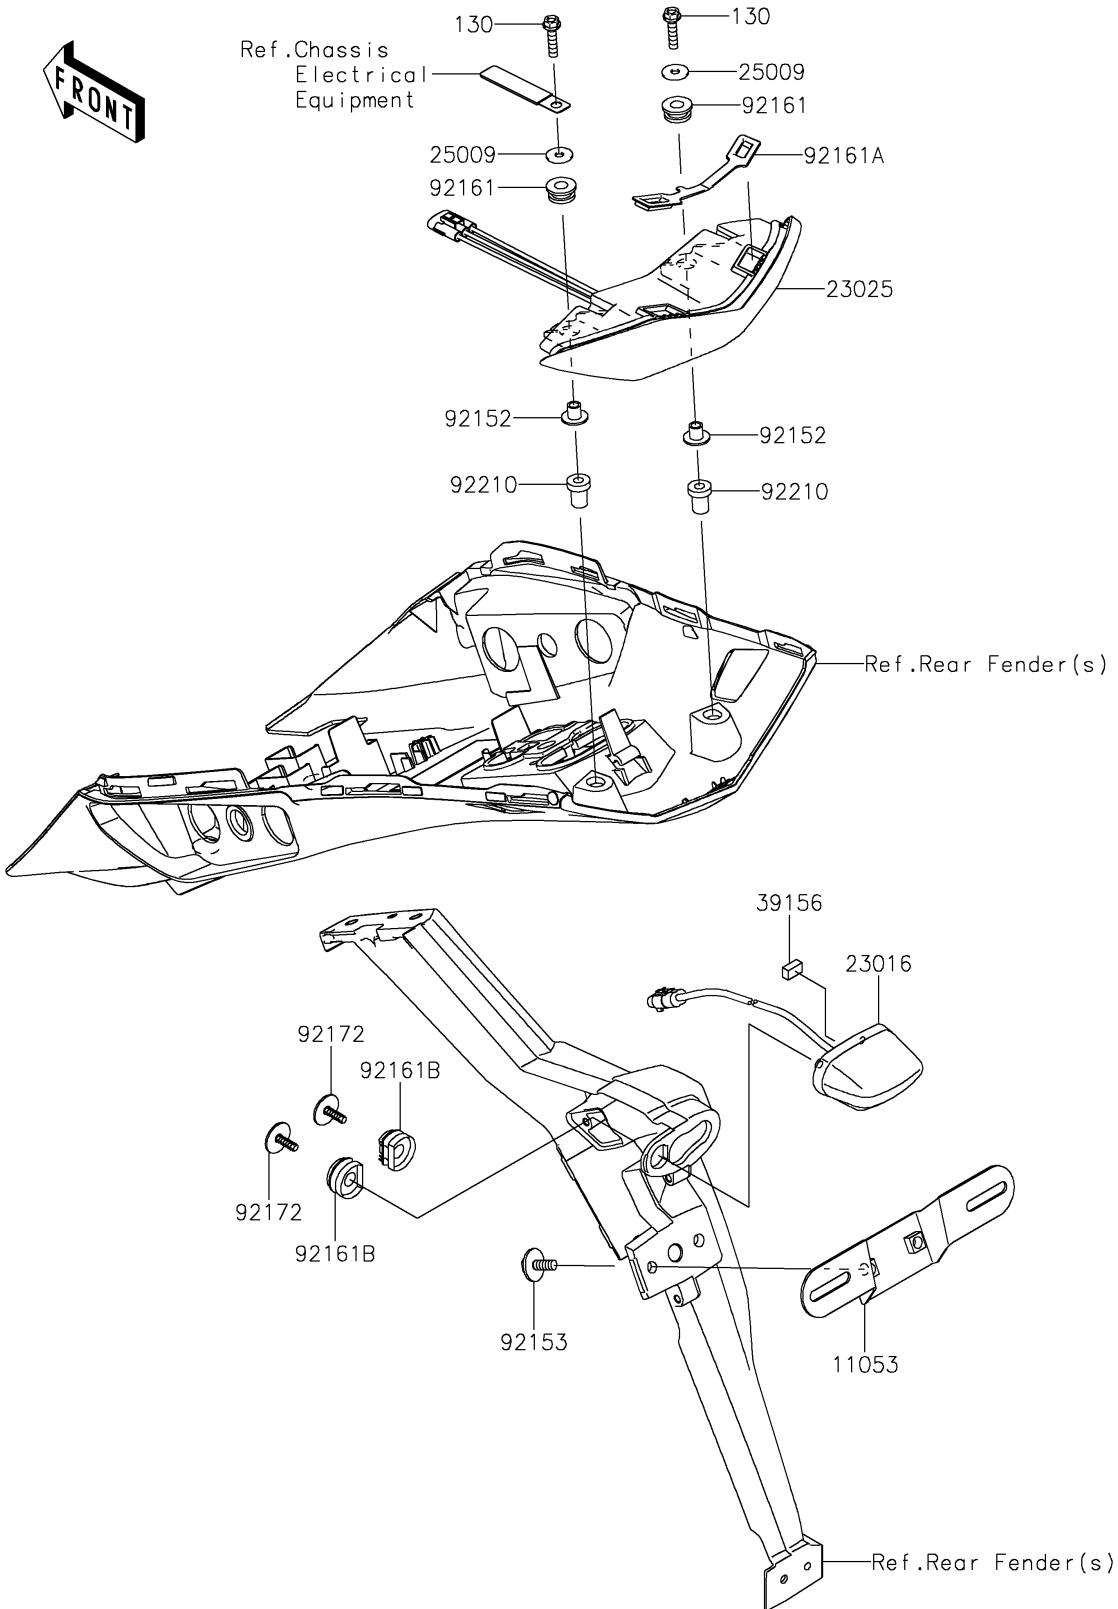

2024 Ninja 1000SX PARTS DIAGRAM

Taillight(s)

F2720

2024 Ninja 1000SX PARTS LIST

Taillight(s)

ITEM NAME	PART NUMBER	QUANTITY
BRACKET,LICENSE (Ref # 11053)	11053-0400	1
LAMP-ASSY,LICENSE,LED (Ref # 23016)	23016-0639	1
LAMP-TAIL (Ref # 23025)	23025-0348	1
WASHER,5.2X16X1.2 (Ref # 25009)	25009-004	2
PAD,7X12X5 (Ref # 39156)	39156-2292	1
COLLAR (Ref # 92152)	92152-0092	2
BOLT,6X16 (Ref # 92153)	92153-1423	2
DAMPER (Ref # 92161)	92161-0317	2
DAMPER,TAIL LAMP (Ref # 92161A)	92161-0808	1
DAMPER (Ref # 92161B)	92161-2128	2
SCREW,TAPTITE,5X16 (Ref # 92172)	92172-0481	2
NUT,5MM (Ref # 92210)	92210-0001	2
BOLT-FLANGED,5X25 (Ref # 130)	130BA0525	2