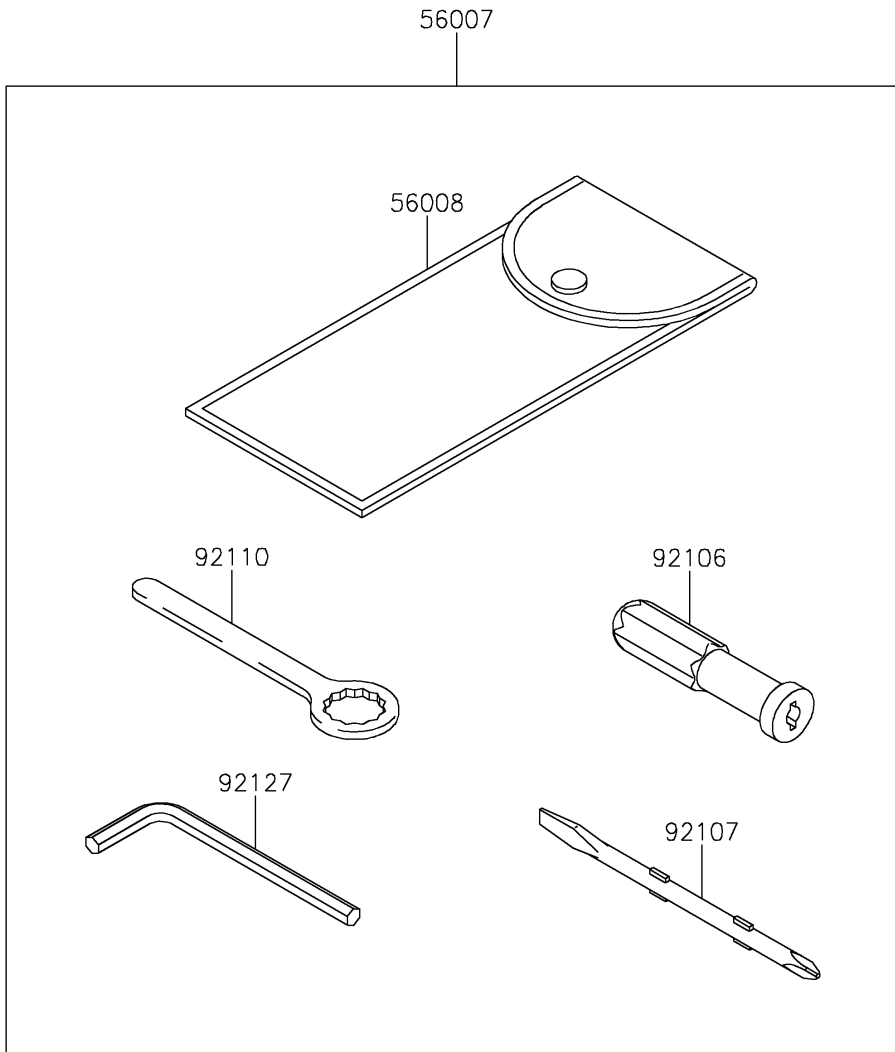

2022 NINJA® 1000SX PARTS DIAGRAM

Owner's Tools

F2810

2022 NINJA® 1000SX PARTS LIST

Owner's Tools

ITEM NAME	PART NUMBER	QUANTITY
TOOL-KIT (Ref # 56007)	56007-0167	1
BAG,TOOL (Ref # 56008)	56008-0577	1
GASKET-LIQUID,TB1211F,CLEAR (Ref # 92104)	92104-0004	1
GASKET-LIQUID,TB1216B,BLACK (Ref # 92104A)	92104-1064	1
GRIP-SCREW DRIVER (Ref # 92106)	92106-1001	1
TOOL-DRIVER,#2PHILLIPS&SLOT (Ref # 92107)	92107-1051	1
TOOL-WRENCH,BOX END,19MM (Ref # 92110)	92110-0060	1
TOOL-WRENCH,ALLEN,6MM (Ref # 92127)	92127-003	1