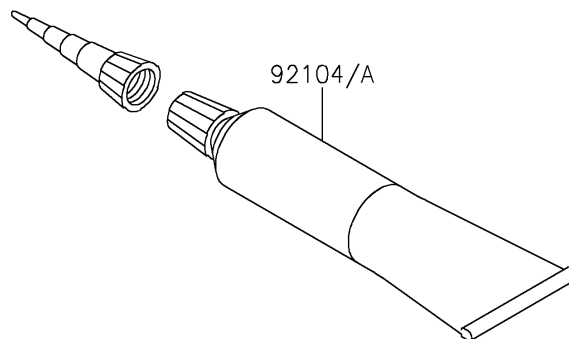

2022 NINJA® 1000SX PARTS DIAGRAM

Owner's Tools

F2810

2022 NINJA® 1000SX PARTS LIST

Owner's Tools

ITEM NAME	PART NUMBER	QUANTITY
TOOL-KIT (Ref # 56007)	56007-0167	1
BAG,TOOL (Ref # 56008)	56008-0577	1
GASKET-LIQUID,TB1211F,CLEAR (Ref # 92104)	92104-0004	1
GASKET-LIQUID,TB1216B,BLACK (Ref # 92104A)	92104-1064	1
GRIP-SCREW DRIVER (Ref # 92106)	92106-1001	1
TOOL-DRIVER,#2PHILLIPS&SLOT (Ref # 92107)	92107-1051	1
TOOL-WRENCH,BOX END,19MM (Ref # 92110)	92110-0060	1
TOOL-WRENCH,ALLEN,6MM (Ref # 92127)	92127-003	1