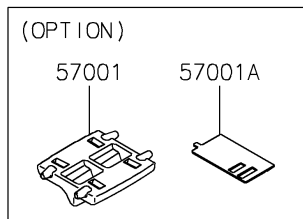

2022 NINJA® 1000SX PARTS DIAGRAM

Decals(Black)(KNFNN)

F2861

2022 NINJA® 1000SX PARTS LIST

Decals(Black)(KNFNN)

ITEM NAME	PART NUMBER	QUANTITY
MARK,FR FENDER,KTRC ABS (Ref # 56054)	56054-0953	2
MARK,KAWASAKI (Ref # 56054A)	56054-1358	2
MARK,WINDSHIELD,KAWASAKI (Ref # 56054B)	56054-2185	1
PATTERN,SIDE COWL.,UPP,LH (Ref # 56076)	56076-2999	1
PATTERN,SIDE COWL.,UPP,RH (Ref # 56076A)	56076-3701	1
PATTERN,SIDE COWL.,LH (Ref # 56076B)	56076-3702	1
PATTERN,SIDE COWL.,RH (Ref # 56076C)	56076-3703	1
PATTERN,WHEEL,273X12 (Ref # 56076D)	56076-3732	4
PATTERN,WHEEL,253X6 (Ref # 56076E)	56076-3733	4
RIM STRIPE APPLICATOR (Ref # 57001)	57001-1752	AR
RIM STRIPE APPLICATOR,10/12MM (Ref # 57001A)	57001-1836	AR