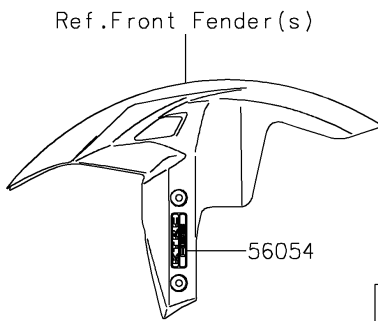

2022 NINJA® 1000SX PARTS DIAGRAM

Decals(Black)(KNFNN)

F2861

2022 NINJA® 1000SX PARTS LIST

Decals(Black)(KNFNN)

ITEM NAME	PART NUMBER	QUANTITY
MARK,FR FENDER,KTRC ABS (Ref # 56054)	56054-0953	2
MARK,KAWASAKI (Ref # 56054A)	56054-1358	2
MARK,WINDSHIELD,KAWASAKI (Ref # 56054B)	56054-2185	1
PATTERN,SIDE COWL.,UPP,LH (Ref # 56076)	56076-2999	1
PATTERN,SIDE COWL.,UPP,RH (Ref # 56076A)	56076-3701	1
PATTERN,SIDE COWL.,LH (Ref # 56076B)	56076-3702	1
PATTERN,SIDE COWL.,RH (Ref # 56076C)	56076-3703	1
PATTERN,WHEEL,273X12 (Ref # 56076D)	56076-3732	4
PATTERN,WHEEL,253X6 (Ref # 56076E)	56076-3733	4
RIM STRIPE APPLICATOR (Ref # 57001)	57001-1752	AR
RIM STRIPE APPLICATOR,10/12MM (Ref # 57001A)	57001-1836	AR