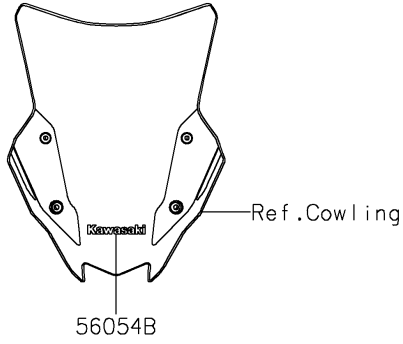

2022 NINJA® 1000SX PARTS DIAGRAM

Decals(Black)(KNFNN)

F2861

2022 NINJA® 1000SX PARTS LIST

Decals(Black)(KNFNN)

ITEM NAME	PART NUMBER	QUANTITY
MARK,FR FENDER,KTRC ABS (Ref # 56054)	56054-0953	2
MARK,KAWASAKI (Ref # 56054A)	56054-1358	2
MARK,WINDSHIELD,KAWASAKI (Ref # 56054B)	56054-2185	1
PATTERN,SIDE COWL.,UPP,LH (Ref # 56076)	56076-2999	1
PATTERN,SIDE COWL.,UPP,RH (Ref # 56076A)	56076-3701	1
PATTERN,SIDE COWL.,LH (Ref # 56076B)	56076-3702	1
PATTERN,SIDE COWL.,RH (Ref # 56076C)	56076-3703	1
PATTERN,WHEEL,273X12 (Ref # 56076D)	56076-3732	4
PATTERN,WHEEL,253X6 (Ref # 56076E)	56076-3733	4
RIM STRIPE APPLICATOR (Ref # 57001)	57001-1752	AR
RIM STRIPE APPLICATOR,10/12MM (Ref # 57001A)	57001-1836	AR