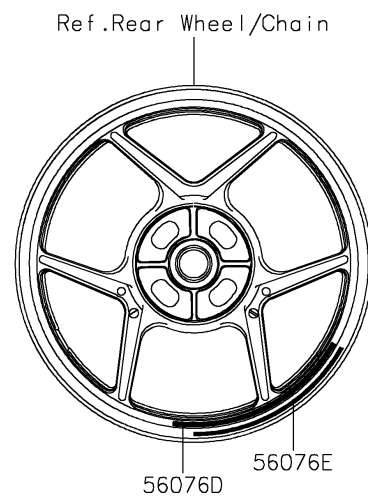

2022 NINJA® 1000SX PARTS DIAGRAM

Decals(Black)(KNFNN)

F2861

2022 NINJA® 1000SX PARTS LIST

Decals(Black)(KNFNN)

ITEM NAME	PART NUMBER	QUANTITY
MARK,FR FENDER,KTRC ABS (Ref # 56054)	56054-0953	2
MARK,KAWASAKI (Ref # 56054A)	56054-1358	2
MARK,WINDSHIELD,KAWASAKI (Ref # 56054B)	56054-2185	1
PATTERN,SIDE COWL.,UPP,LH (Ref # 56076)	56076-2999	1
PATTERN,SIDE COWL.,UPP,RH (Ref # 56076A)	56076-3701	1
PATTERN,SIDE COWL.,LH (Ref # 56076B)	56076-3702	1
PATTERN,SIDE COWL.,RH (Ref # 56076C)	56076-3703	1
PATTERN,WHEEL,273X12 (Ref # 56076D)	56076-3732	4
PATTERN,WHEEL,253X6 (Ref # 56076E)	56076-3733	4
RIM STRIPE APPLICATOR (Ref # 57001)	57001-1752	AR
RIM STRIPE APPLICATOR,10/12MM (Ref # 57001A)	57001-1836	AR