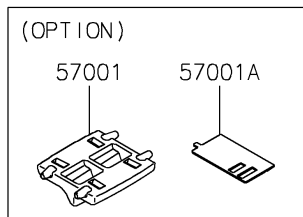

2022 NINJA® 1000SX PARTS DIAGRAM

Decals(Black)(KNFNN)

F2861

2022 NINJA® 1000SX PARTS LIST

Decals(Black)(KNFNN)

ITEM NAME	PART NUMBER	QUANTITY
MARK,FR FENDER,KTRC ABS (Ref # 56054)	56054-0953	2
MARK,KAWASAKI (Ref # 56054A)	56054-1358	2
MARK,WINDSHIELD,KAWASAKI (Ref # 56054B)	56054-2185	1
PATTERN,SIDE COWL.,UPP,LH (Ref # 56076)	56076-2999	1
PATTERN,SIDE COWL.,UPP,RH (Ref # 56076A)	56076-3701	1
PATTERN,SIDE COWL.,LH (Ref # 56076B)	56076-3702	1
PATTERN,SIDE COWL.,RH (Ref # 56076C)	56076-3703	1
PATTERN,WHEEL,273X12 (Ref # 56076D)	56076-3732	4
PATTERN,WHEEL,253X6 (Ref # 56076E)	56076-3733	4
RIM STRIPE APPLICATOR (Ref # 57001)	57001-1752	AR
RIM STRIPE APPLICATOR,10/12MM (Ref # 57001A)	57001-1836	AR