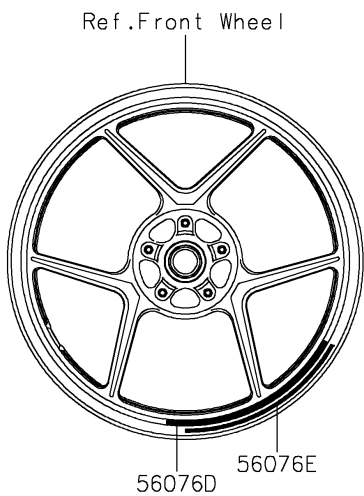

2022 NINJA® 1000SX PARTS DIAGRAM

Decals(Black)(KNFNN)

F2861

2022 NINJA® 1000SX PARTS LIST

Decals(Black)(KNFNN)

ITEM NAME	PART NUMBER	QUANTITY
MARK,FR FENDER,KTRC ABS (Ref # 56054)	56054-0953	2
MARK,KAWASAKI (Ref # 56054A)	56054-1358	2
MARK,WINDSHIELD,KAWASAKI (Ref # 56054B)	56054-2185	1
PATTERN,SIDE COWL.,UPP,LH (Ref # 56076)	56076-2999	1
PATTERN,SIDE COWL.,UPP,RH (Ref # 56076A)	56076-3701	1
PATTERN,SIDE COWL.,LH (Ref # 56076B)	56076-3702	1
PATTERN,SIDE COWL.,RH (Ref # 56076C)	56076-3703	1
PATTERN,WHEEL,273X12 (Ref # 56076D)	56076-3732	4
PATTERN,WHEEL,253X6 (Ref # 56076E)	56076-3733	4
RIM STRIPE APPLICATOR (Ref # 57001)	57001-1752	AR
RIM STRIPE APPLICATOR,10/12MM (Ref # 57001A)	57001-1836	AR