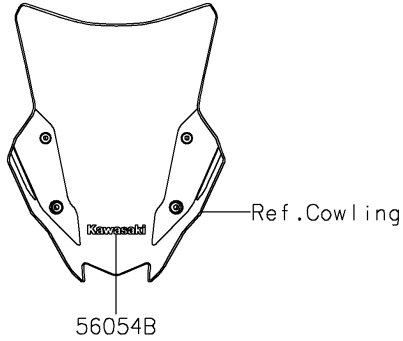

2022 NINJA® 1000SX PARTS DIAGRAM

Decals(Black)(KNFNN)

F2861

2022 NINJA® 1000SX PARTS LIST

Decals(Black)(KNFNN)

ITEM NAME	PART NUMBER	QUANTITY
MARK,FR FENDER,KTRC ABS (Ref # 56054)	56054-0953	2
MARK,KAWASAKI (Ref # 56054A)	56054-1358	2
MARK,WINDSHIELD,KAWASAKI (Ref # 56054B)	56054-2185	1
PATTERN,SIDE COWL.,UPP,LH (Ref # 56076)	56076-2999	1
PATTERN,SIDE COWL.,UPP,RH (Ref # 56076A)	56076-3701	1
PATTERN,SIDE COWL.,LH (Ref # 56076B)	56076-3702	1
PATTERN,SIDE COWL.,RH (Ref # 56076C)	56076-3703	1
PATTERN,WHEEL,273X12 (Ref # 56076D)	56076-3732	4
PATTERN,WHEEL,253X6 (Ref # 56076E)	56076-3733	4
RIM STRIPE APPLICATOR (Ref # 57001)	57001-1752	AR
RIM STRIPE APPLICATOR,10/12MM (Ref # 57001A)	57001-1836	AR