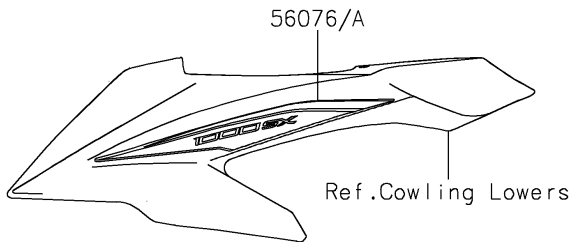

2022 NINJA® 1000SX PARTS DIAGRAM

Decals(Black)(KNFNN)

F2861

2022 NINJA® 1000SX PARTS LIST

Decals(Black)(KNFNN)

ITEM NAME	PART NUMBER	QUANTITY
MARK,FR FENDER,KTRC ABS (Ref # 56054)	56054-0953	2
MARK,KAWASAKI (Ref # 56054A)	56054-1358	2
MARK,WINDSHIELD,KAWASAKI (Ref # 56054B)	56054-2185	1
PATTERN,SIDE COWL.,UPP,LH (Ref # 56076)	56076-2999	1
PATTERN,SIDE COWL.,UPP,RH (Ref # 56076A)	56076-3701	1
PATTERN,SIDE COWL.,LH (Ref # 56076B)	56076-3702	1
PATTERN,SIDE COWL.,RH (Ref # 56076C)	56076-3703	1
PATTERN,WHEEL,273X12 (Ref # 56076D)	56076-3732	4
PATTERN,WHEEL,253X6 (Ref # 56076E)	56076-3733	4
RIM STRIPE APPLICATOR (Ref # 57001)	57001-1752	AR
RIM STRIPE APPLICATOR,10/12MM (Ref # 57001A)	57001-1836	AR