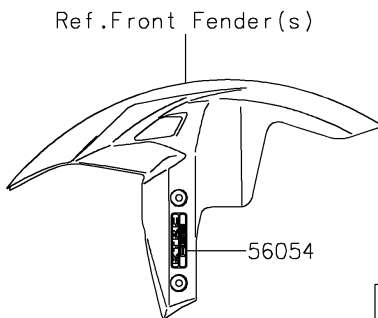

2022 NINJA® 1000SX PARTS DIAGRAM

Decals(Black)(KNFNN)

F2861

2022 NINJA® 1000SX PARTS LIST

Decals(Black)(KNFNN)

ITEM NAME	PART NUMBER	QUANTITY
MARK,FR FENDER,KTRC ABS (Ref # 56054)	56054-0953	2
MARK,KAWASAKI (Ref # 56054A)	56054-1358	2
MARK,WINDSHIELD,KAWASAKI (Ref # 56054B)	56054-2185	1
PATTERN,SIDE COWL.,UPP,LH (Ref # 56076)	56076-2999	1
PATTERN,SIDE COWL.,UPP,RH (Ref # 56076A)	56076-3701	1
PATTERN,SIDE COWL.,LH (Ref # 56076B)	56076-3702	1
PATTERN,SIDE COWL.,RH (Ref # 56076C)	56076-3703	1
PATTERN,WHEEL,273X12 (Ref # 56076D)	56076-3732	4
PATTERN,WHEEL,253X6 (Ref # 56076E)	56076-3733	4
RIM STRIPE APPLICATOR (Ref # 57001)	57001-1752	AR
RIM STRIPE APPLICATOR,10/12MM (Ref # 57001A)	57001-1836	AR