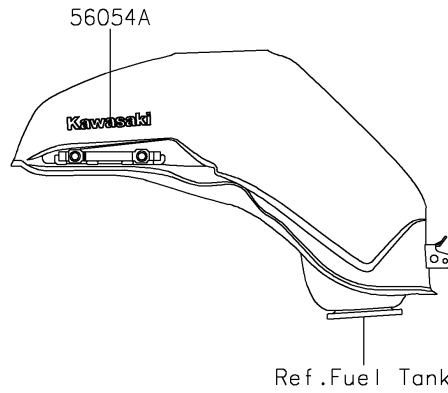

2022 NINJA® 1000SX PARTS DIAGRAM

Decals(Black)(KNFNN)

F2861

2022 NINJA® 1000SX PARTS LIST

Decals(Black)(KNFNN)

ITEM NAME	PART NUMBER	QUANTITY
MARK,FR FENDER,KTRC ABS (Ref # 56054)	56054-0953	2
MARK,KAWASAKI (Ref # 56054A)	56054-1358	2
MARK,WINDSHIELD,KAWASAKI (Ref # 56054B)	56054-2185	1
PATTERN,SIDE COWL.,UPP,LH (Ref # 56076)	56076-2999	1
PATTERN,SIDE COWL.,UPP,RH (Ref # 56076A)	56076-3701	1
PATTERN,SIDE COWL.,LH (Ref # 56076B)	56076-3702	1
PATTERN,SIDE COWL.,RH (Ref # 56076C)	56076-3703	1
PATTERN,WHEEL,273X12 (Ref # 56076D)	56076-3732	4
PATTERN,WHEEL,253X6 (Ref # 56076E)	56076-3733	4
RIM STRIPE APPLICATOR (Ref # 57001)	57001-1752	AR
RIM STRIPE APPLICATOR,10/12MM (Ref # 57001A)	57001-1836	AR