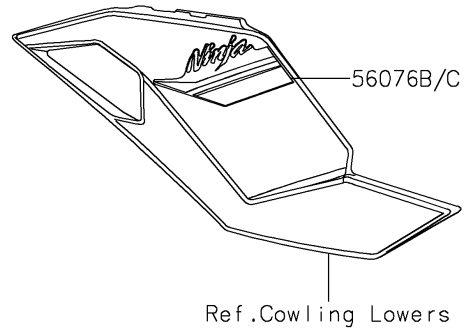

2022 NINJA® 1000SX PARTS DIAGRAM

Decals(Black)(KNFNN)

F2861

2022 NINJA® 1000SX PARTS LIST

Decals(Black)(KNFNN)

ITEM NAME	PART NUMBER	QUANTITY
MARK,FR FENDER,KTRC ABS (Ref # 56054)	56054-0953	2
MARK,KAWASAKI (Ref # 56054A)	56054-1358	2
MARK,WINDSHIELD,KAWASAKI (Ref # 56054B)	56054-2185	1
PATTERN,SIDE COWL.,UPP,LH (Ref # 56076)	56076-2999	1
PATTERN,SIDE COWL.,UPP,RH (Ref # 56076A)	56076-3701	1
PATTERN,SIDE COWL.,LH (Ref # 56076B)	56076-3702	1
PATTERN,SIDE COWL.,RH (Ref # 56076C)	56076-3703	1
PATTERN,WHEEL,273X12 (Ref # 56076D)	56076-3732	4
PATTERN,WHEEL,253X6 (Ref # 56076E)	56076-3733	4
RIM STRIPE APPLICATOR (Ref # 57001)	57001-1752	AR
RIM STRIPE APPLICATOR,10/12MM (Ref # 57001A)	57001-1836	AR